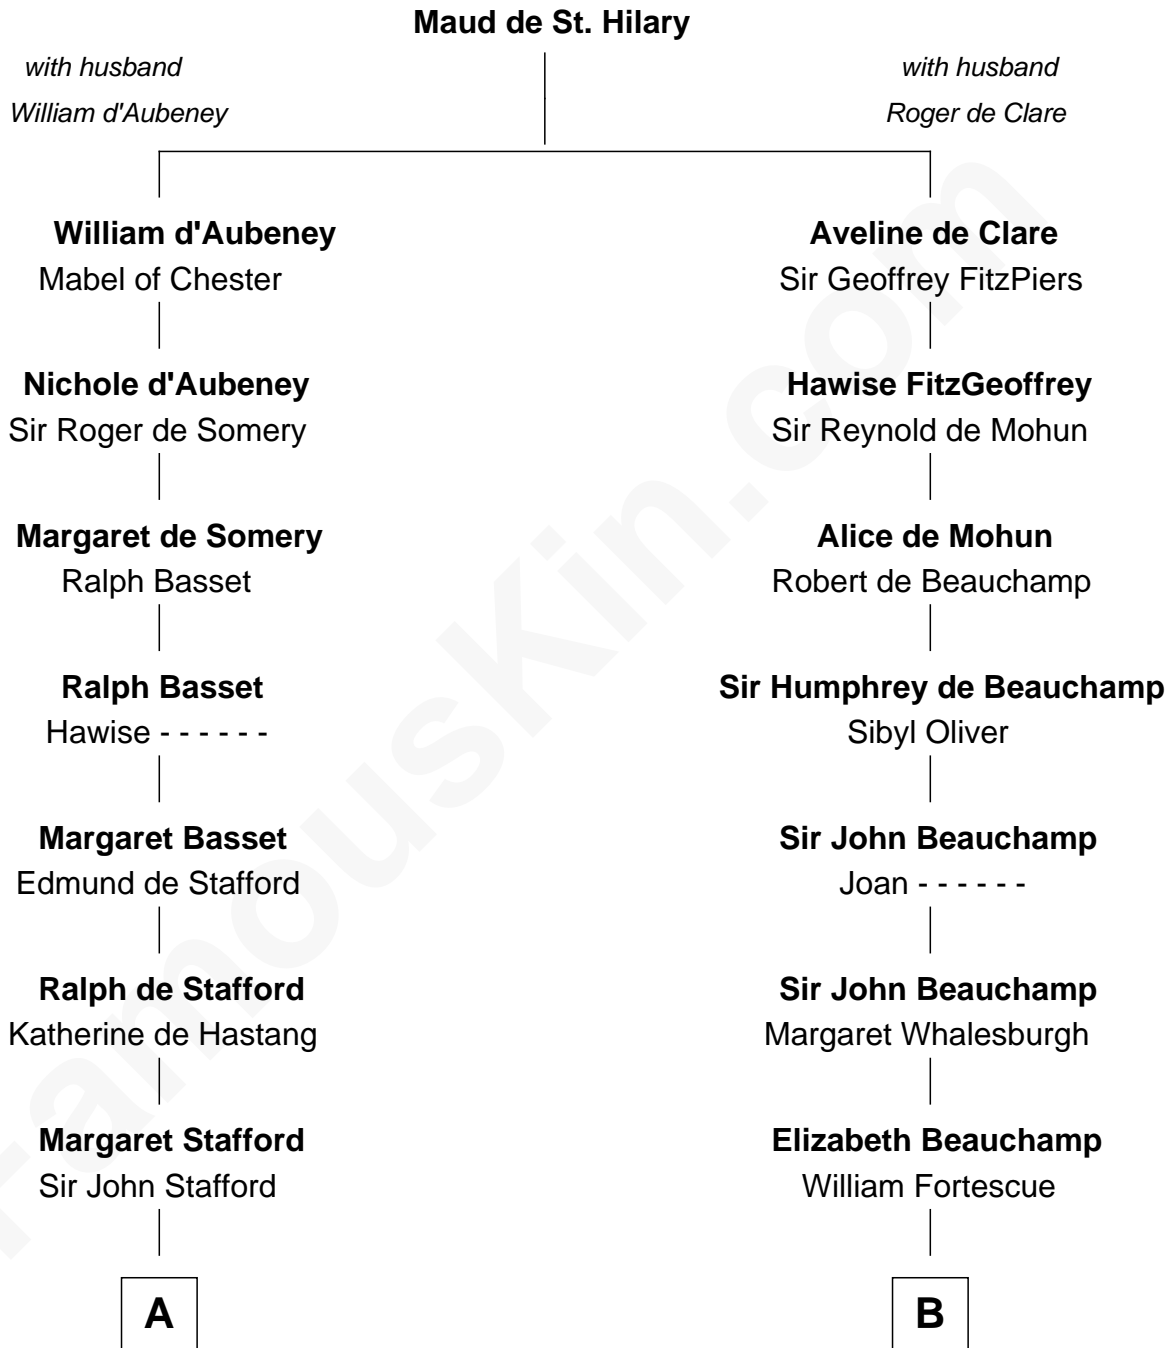

FamousKin.com Relationship Chart of

William Greene

2nd Governor of Rhode Island

19th cousin of

Aaron Burr

Killed Alexander Hamilton

C

Samuel Greene

Mary Gorton

William Greene

Catharine Greene

William Greene

2nd Governor of Rhode Island

D

Rev. Jonathan Edwards

Sarah Pierpont

Esther Edwards

Aaron Burr

Aaron Burr

Killed Alexander Hamilton

FamousKin.com