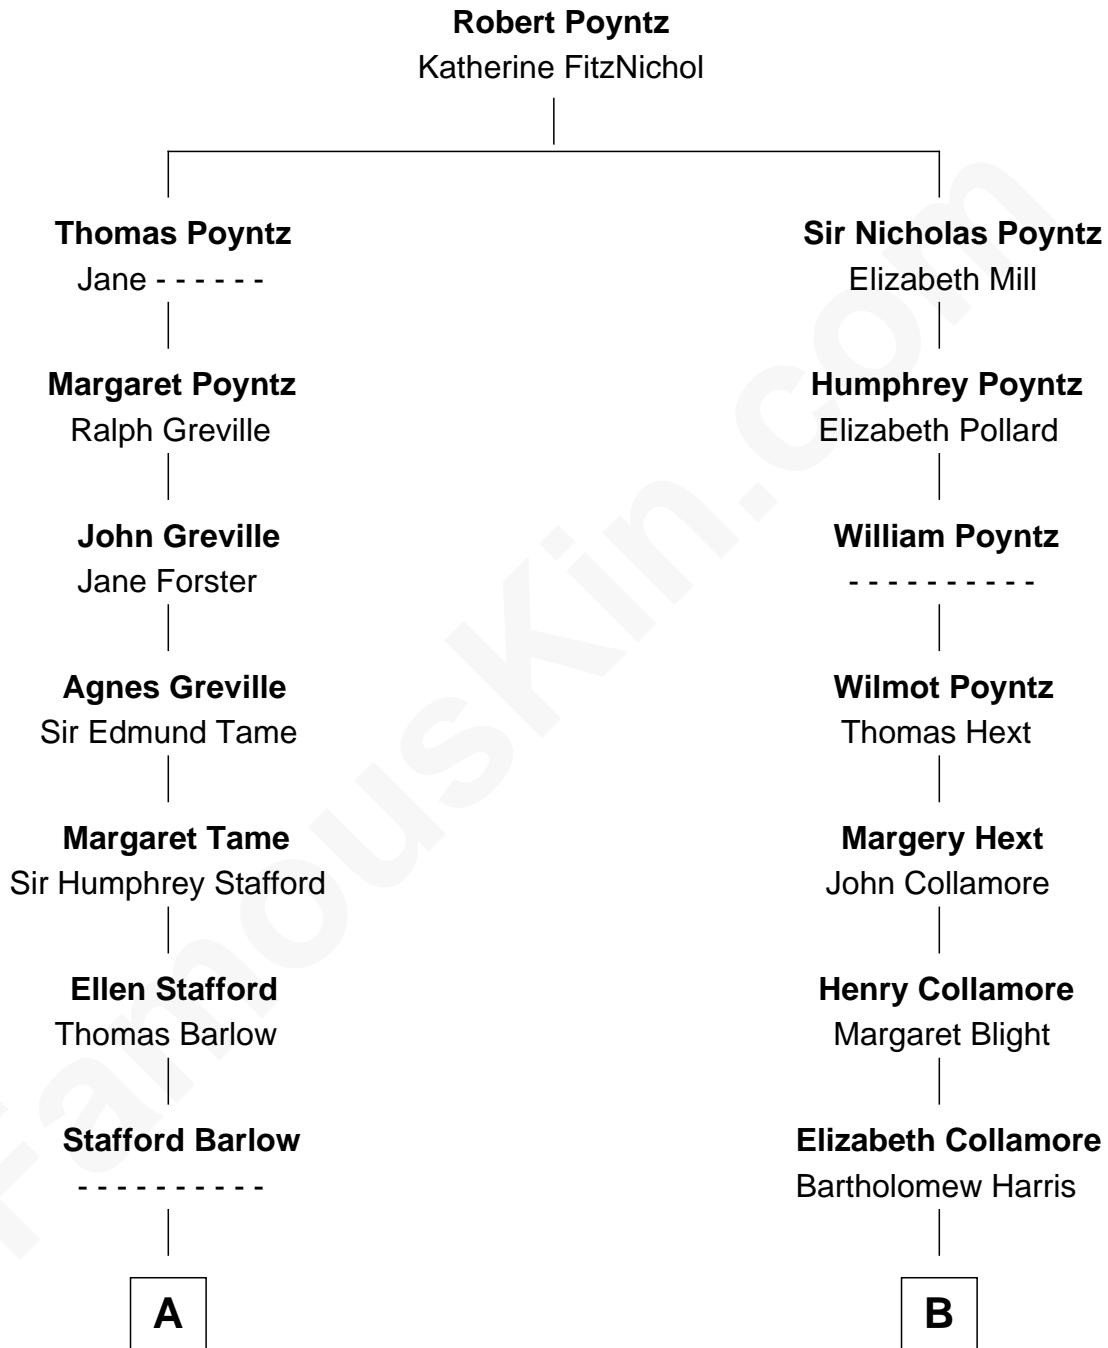

FamousKin.com

Relationship Chart of

William Greene

2nd Governor of Rhode Island

11th cousin 1 time removed of

Aaron Burr

Killed Alexander Hamilton

A

Audrey Barlow

William Almy

Annis Almy

John Greene

Samuel Greene

Mary Gorton

William Greene

Catharine Greene