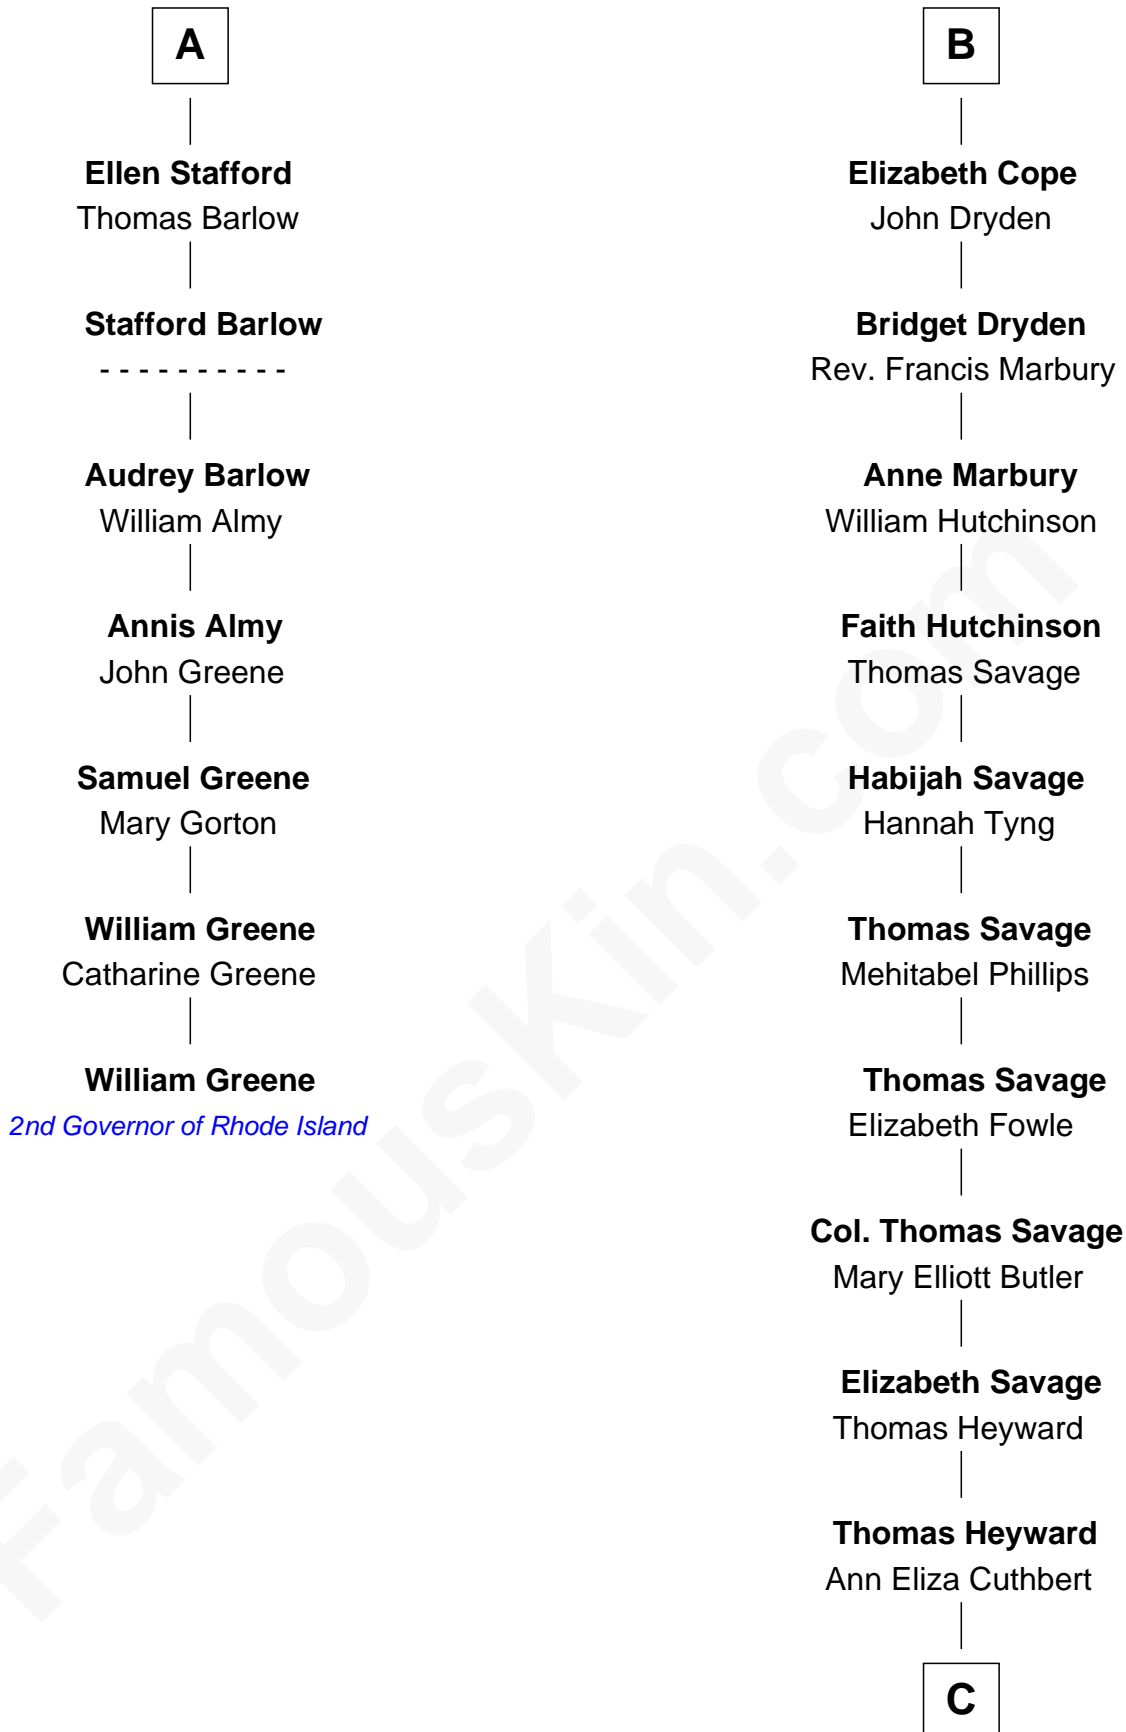

## Relationship Chart of

### William Greene

*2nd Governor of Rhode Island*

13th cousin 7 times removed of

### DuBose Heyward

*Author of Porgy (Porgy & Bess)*

C

**Thomas Savage Heyward**

Georgianna Hasell

**Thomas Savage Heyward**

Louisa Watkins

**Edwin Watkins Heyward**