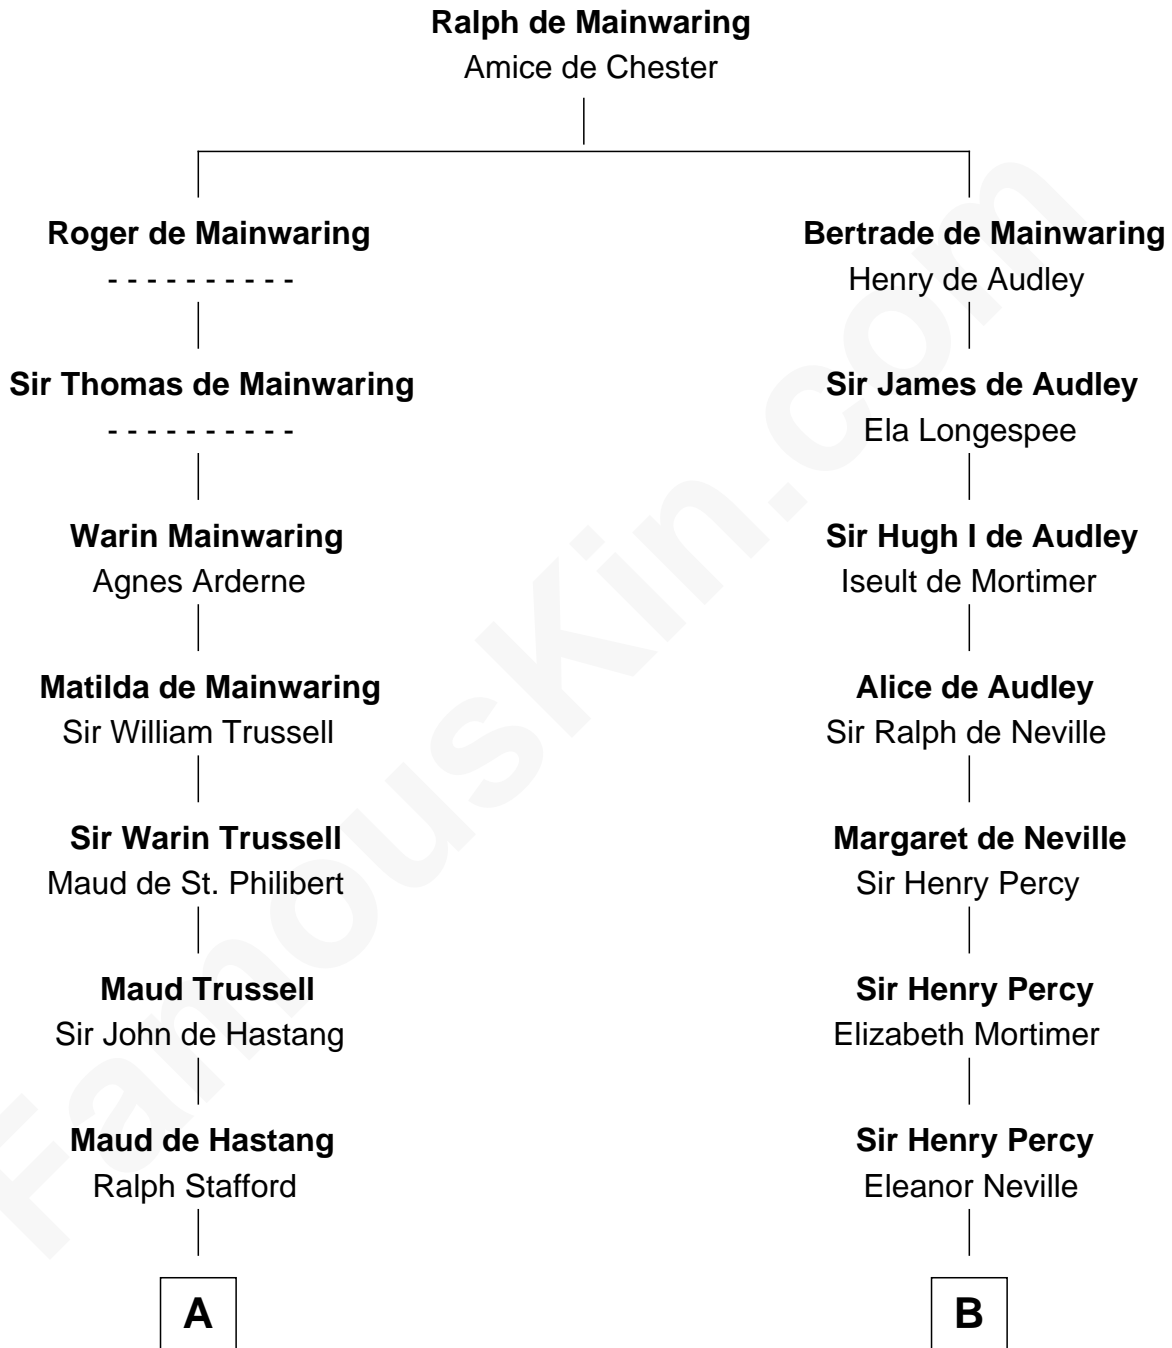

FamousKin.com Relationship Chart of William Greene

2nd Governor of Rhode Island

18th cousin 3 times removed of

Francis Scott Key

Author of "The Star Spangled Banner"

C

William Greene
Catharine Greene

William Greene
2nd Governor of Rhode Island

D

Anne Knipe
Michael Arnold

Alicia Arnold
John Ross

Ann Arnold Ross
Frances Key

John Ross Key
Anne Phebe Penn Dagworthy Charlton

Francis Scott Key
Author of "The Star Spangled Banner"