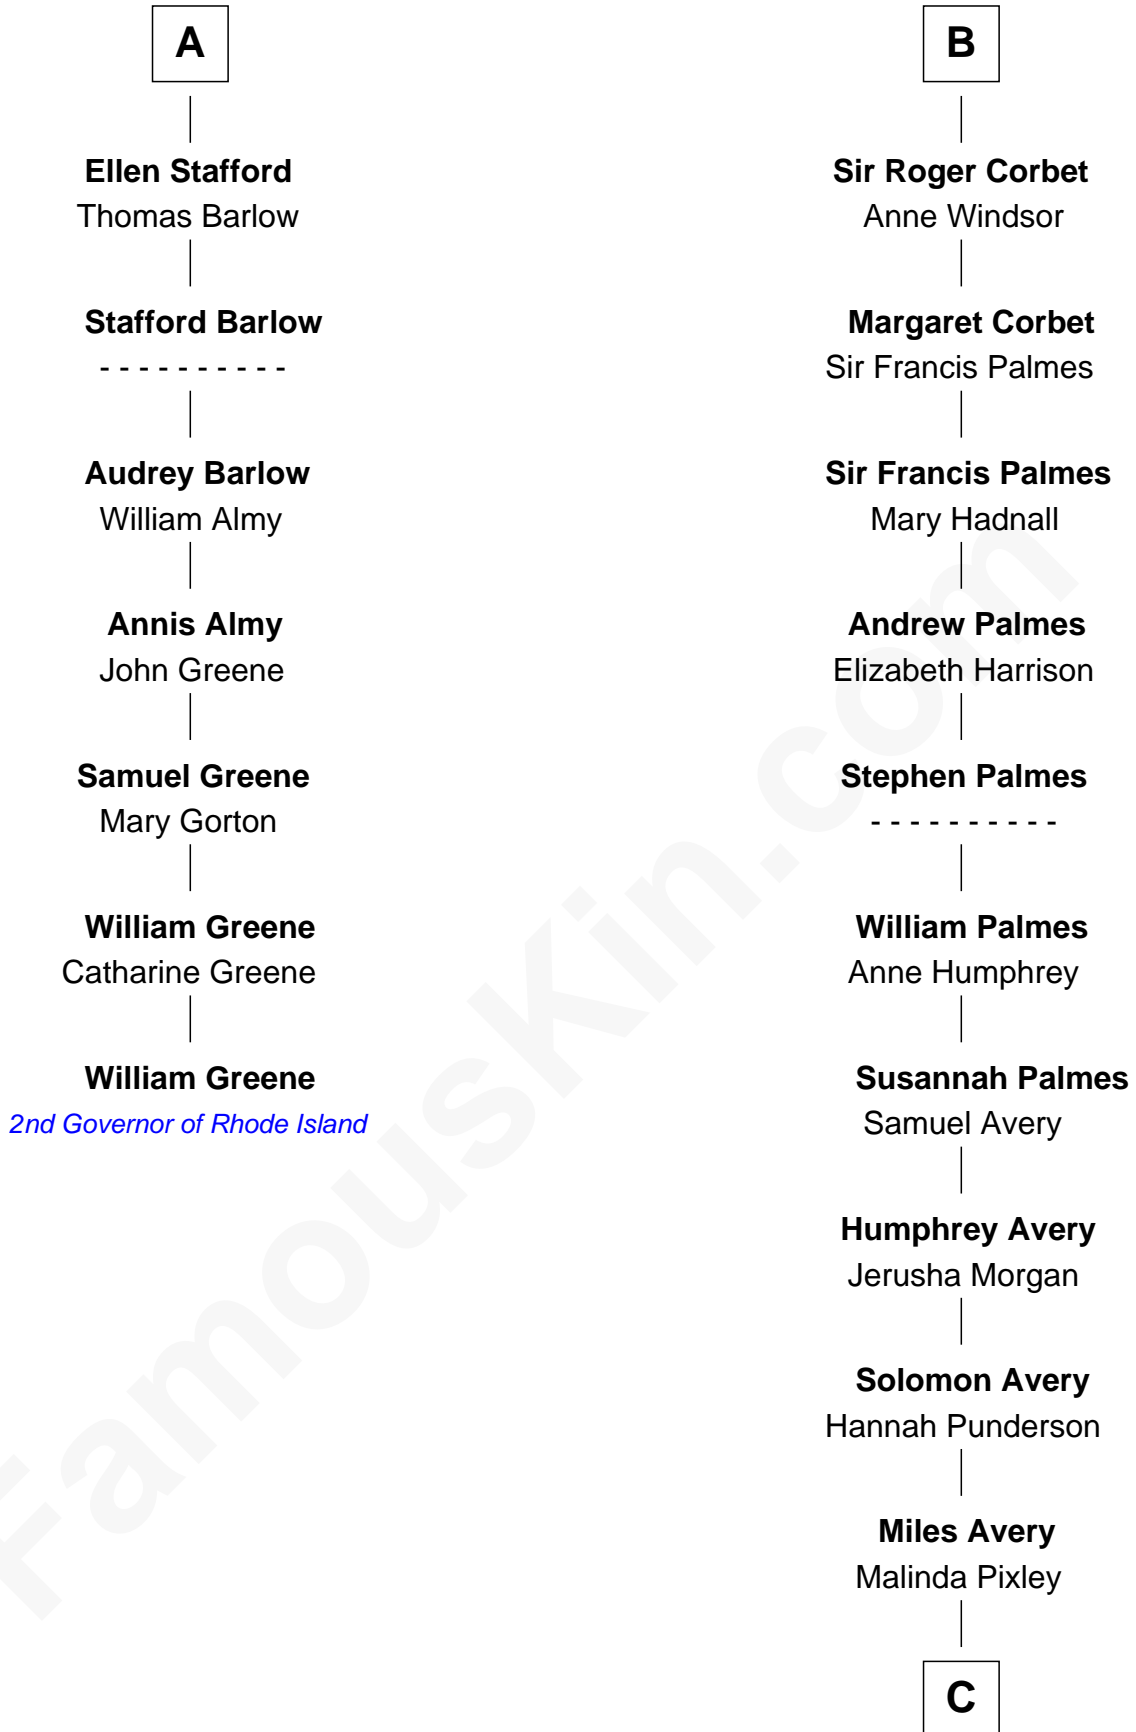

FamousKin.com

Relationship Chart of

William Greene

2nd Governor of Rhode Island

13th cousin 6 times removed of

John D. Rockefeller

Founder of the Standard Oil Company

C

Lucy Avery

Godfrey Lewis Rockefeller

William Avery Rockefeller

Eliza Davison

John D. Rockefeller

Founder of the Standard Oil Company