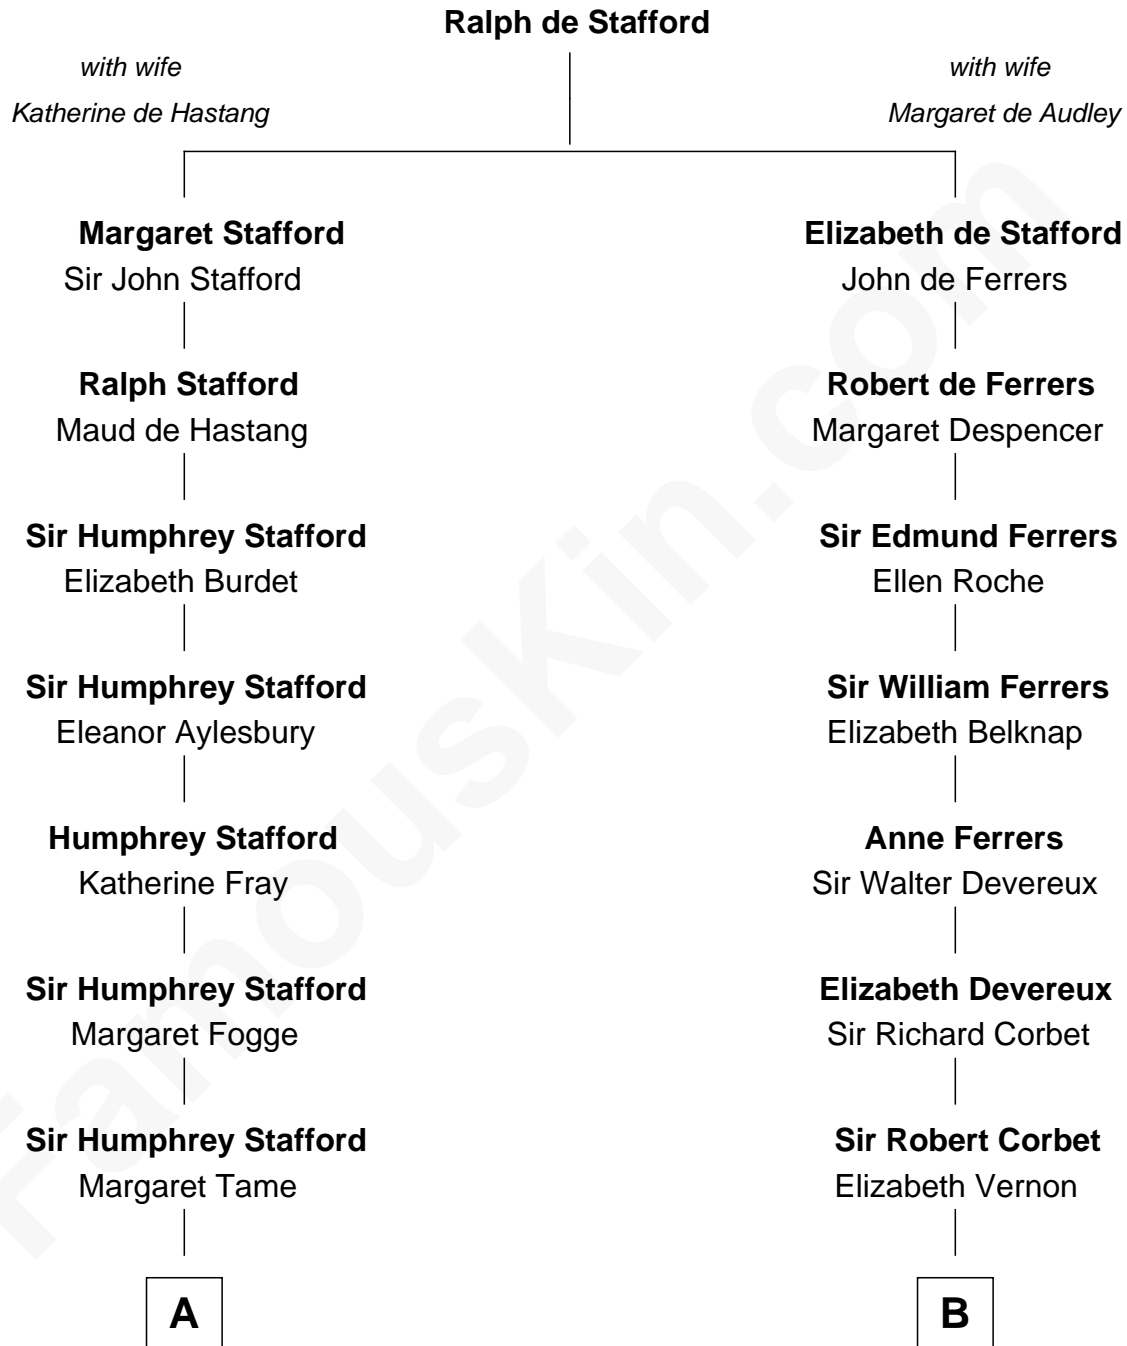

FamousKin.com

Relationship Chart of

William Greene

2nd Governor of Rhode Island

13th cousin 6 times removed of

John D. Rockefeller

Founder of the Standard Oil Company

C

Lucy Avery

Godfrey Lewis Rockefeller

William Avery Rockefeller

Eliza Davison

John D. Rockefeller

Founder of the Standard Oil Company