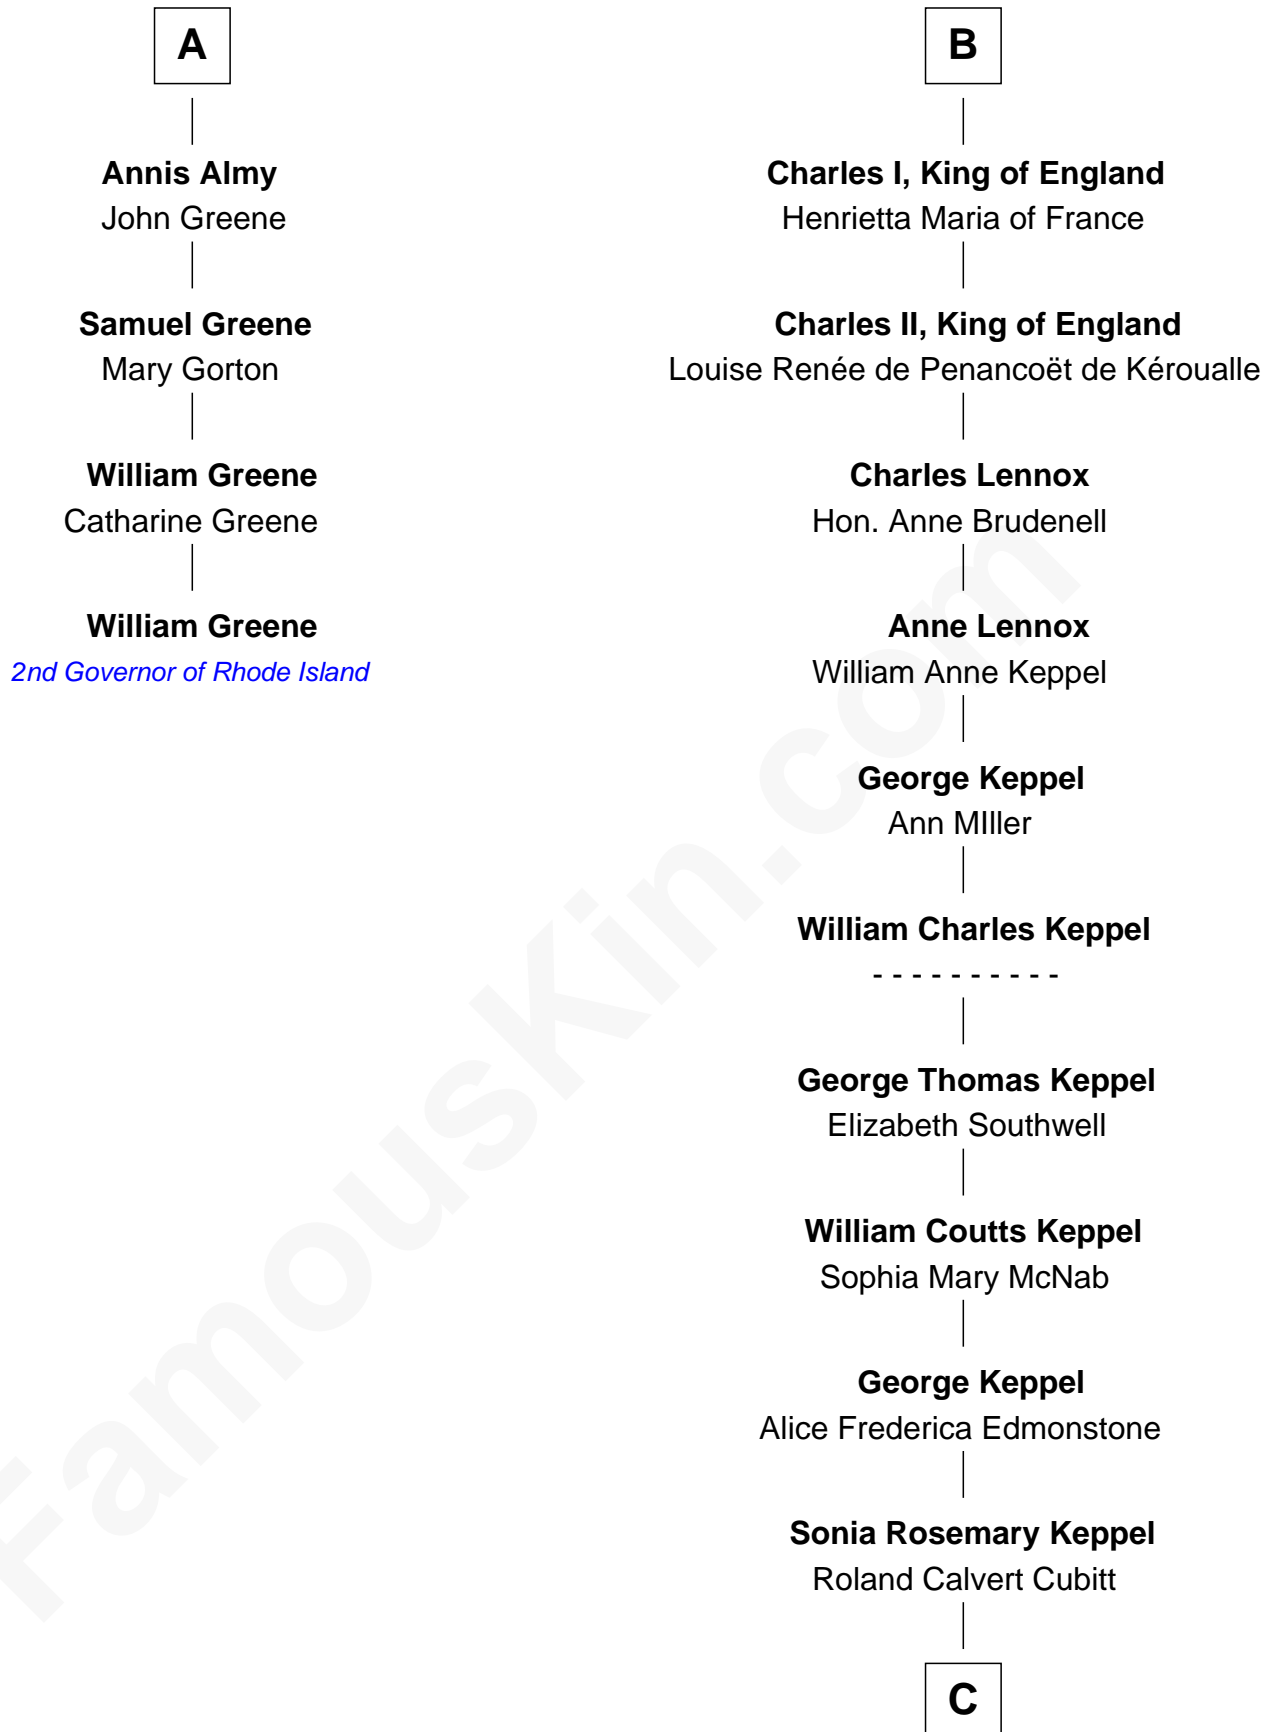

# FamousKin.com Relationship Chart of William Greene

2nd Governor of Rhode Island

10th cousin 8 times removed of

**Camilla Parker Bowles**

Queen Consort of the United Kingdom

C

**Rosalind Maud Cubitt**  
Bruce Middleton Hope Shand

**Camilla Parker Bowles**  
*Queen Consort*

FamousKin.com