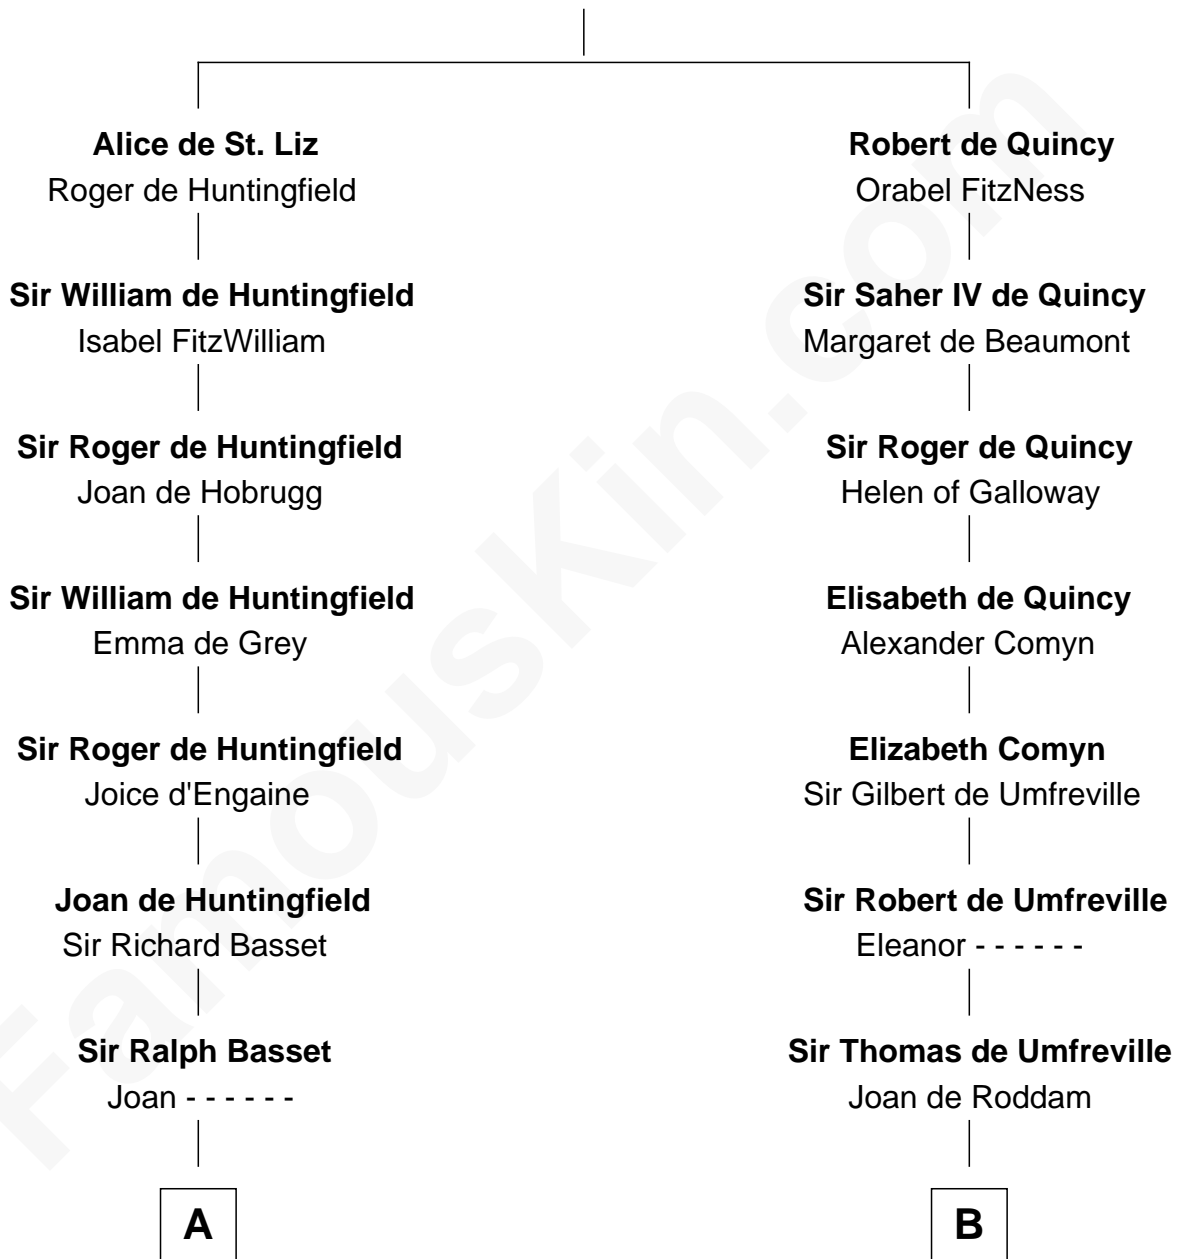

FamousKin.com

Relationship Chart of

William Greene

2nd Governor of Rhode Island

20th cousin 1 time removed of

Helen (Herron) Taft

First Lady of President William H. Taft

Saher I de Quincy

Maud de St. Liz

C

Annis Almy
John Greene

Samuel Greene
Mary Gorton

William Greene
Catharine Greene

William Greene
2nd Governor of Rhode Island

D

Lawrence Clinton
Sarah Tryon

Rev. Isaac Clinton
Charity Welles

Maria Clinton
Ela Collins

Harriet Anne Collins
John Williamson Herron

Helen (Herron) Taft
First Lady of William H. Taft