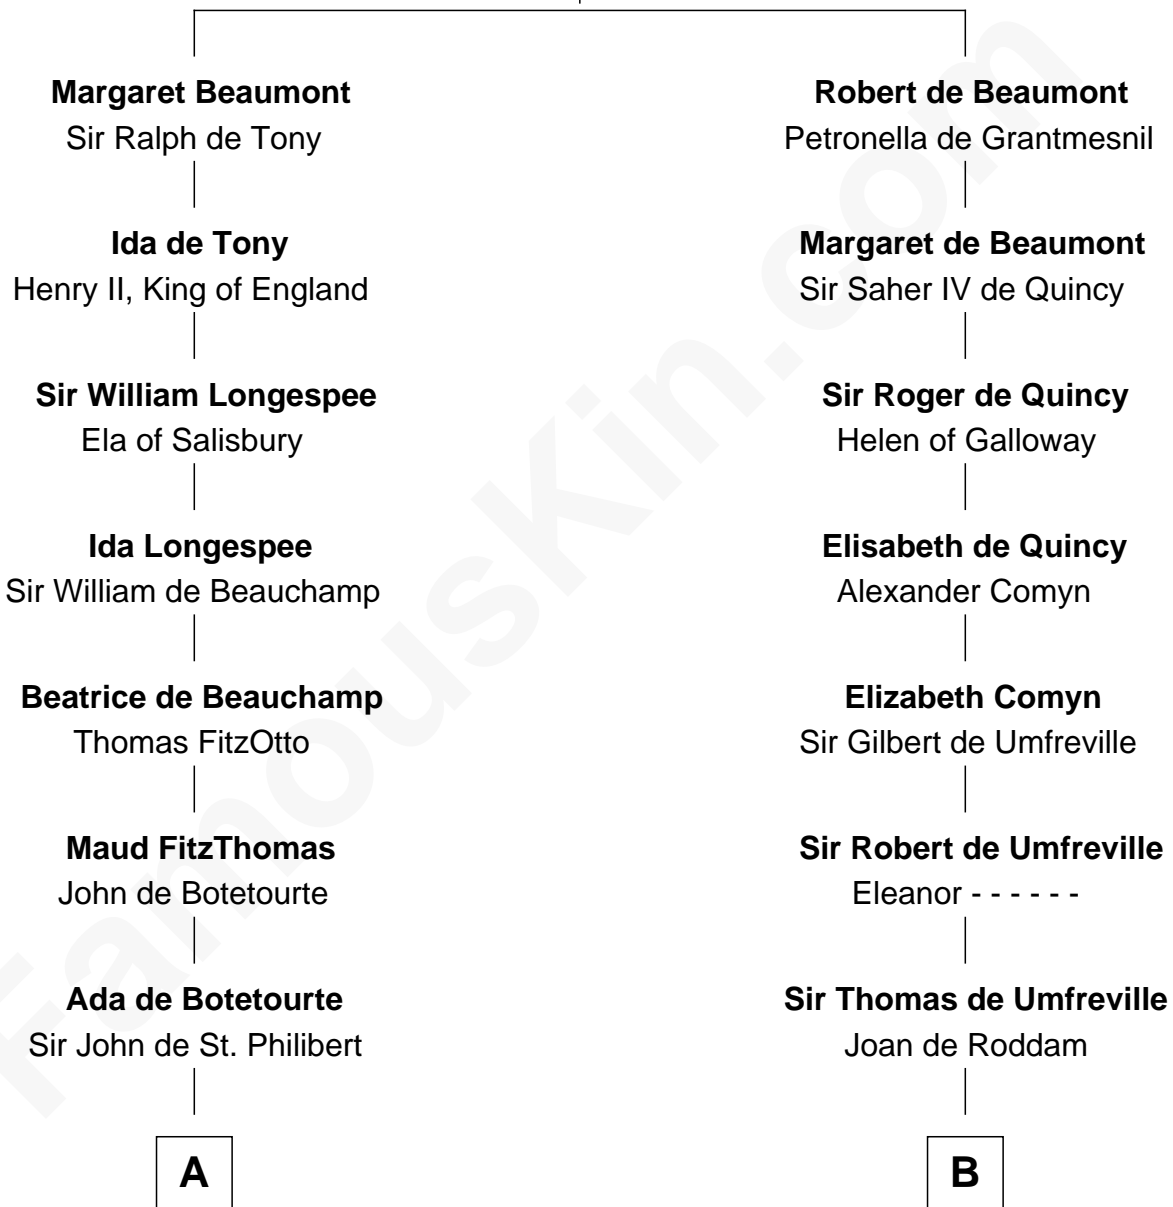

FamousKin.com Relationship Chart of

William Greene

2nd Governor of Rhode Island

21st cousin of

Helen (Herron) Taft

First Lady of President William H. Taft

Robert de Beaumont

Amicia de Gael

C

Audrey Barlow

William Almy

Annis Almy

John Greene

Samuel Greene

Mary Gorton

William Greene