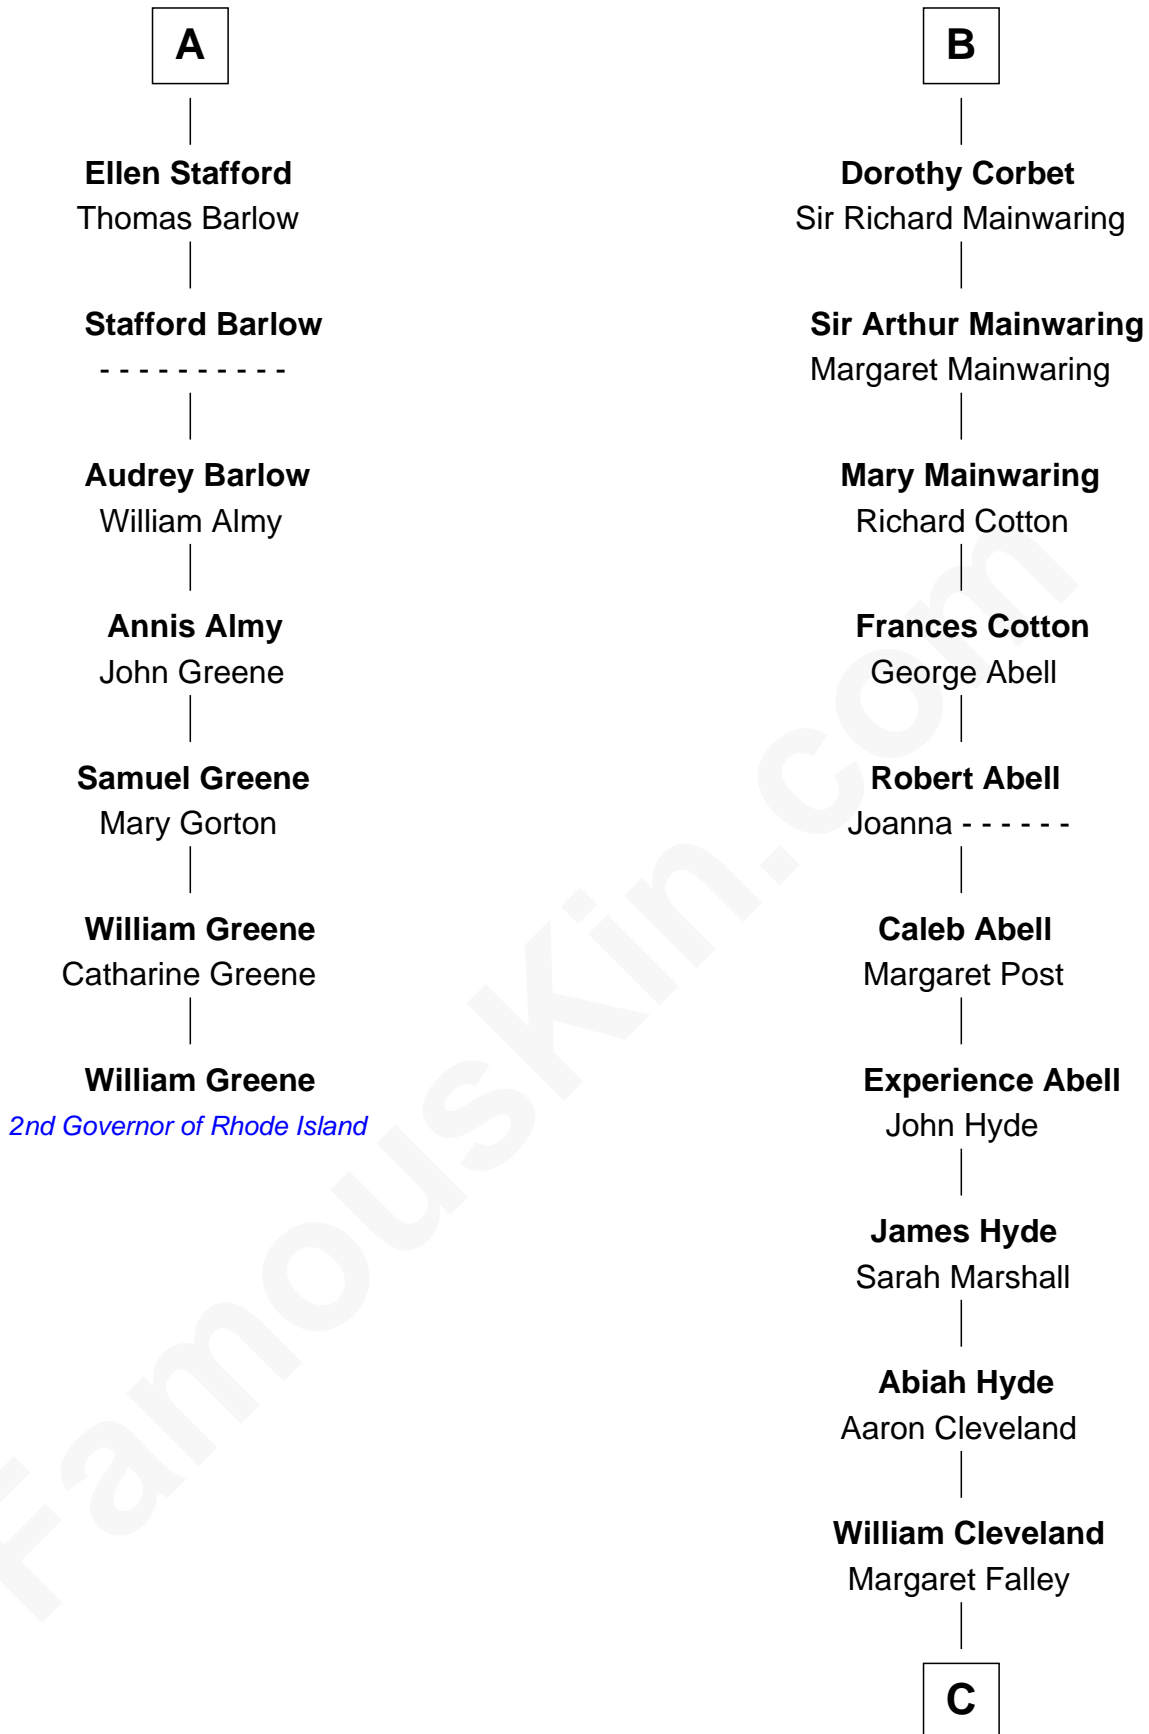

## Relationship Chart of

### William Greene

*2nd Governor of Rhode Island*

13th cousin 5 times removed of

### Grover Cleveland

*22nd and 24th U.S. President*

C

Rev. Richard Falley Cleveland

Ann Neal

Grover Cleveland

*22nd and 24th U.S. President*

FamousKin.com