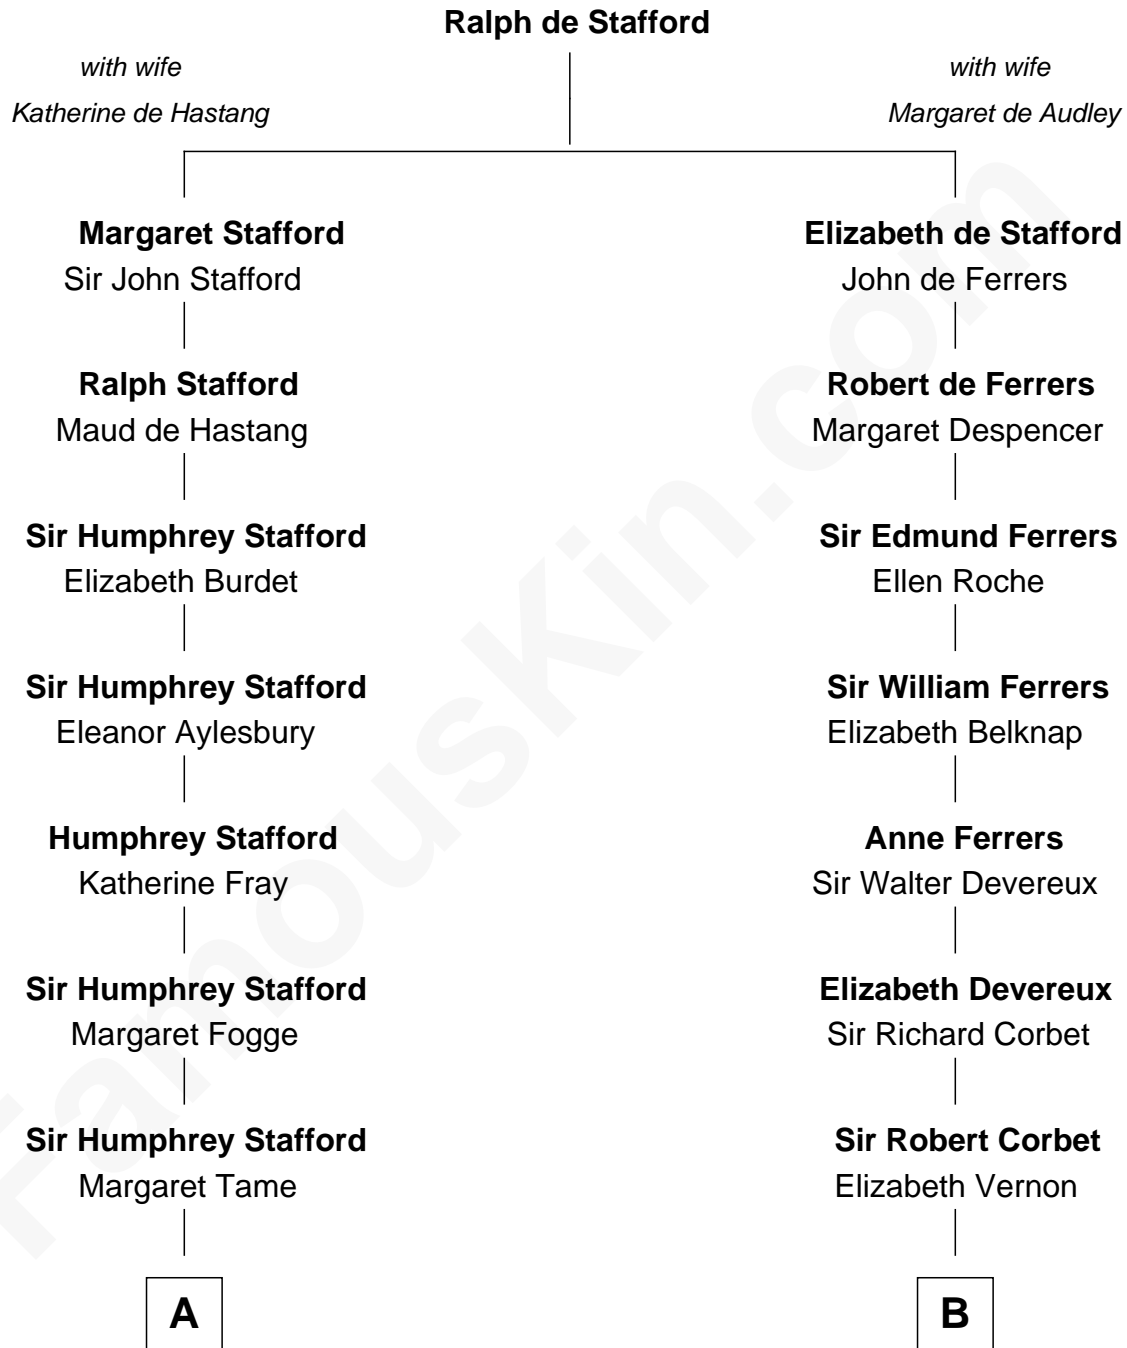

FamousKin.com

Relationship Chart of

William Greene

2nd Governor of Rhode Island

13th cousin 5 times removed of

Grover Cleveland

22nd and 24th U.S. President