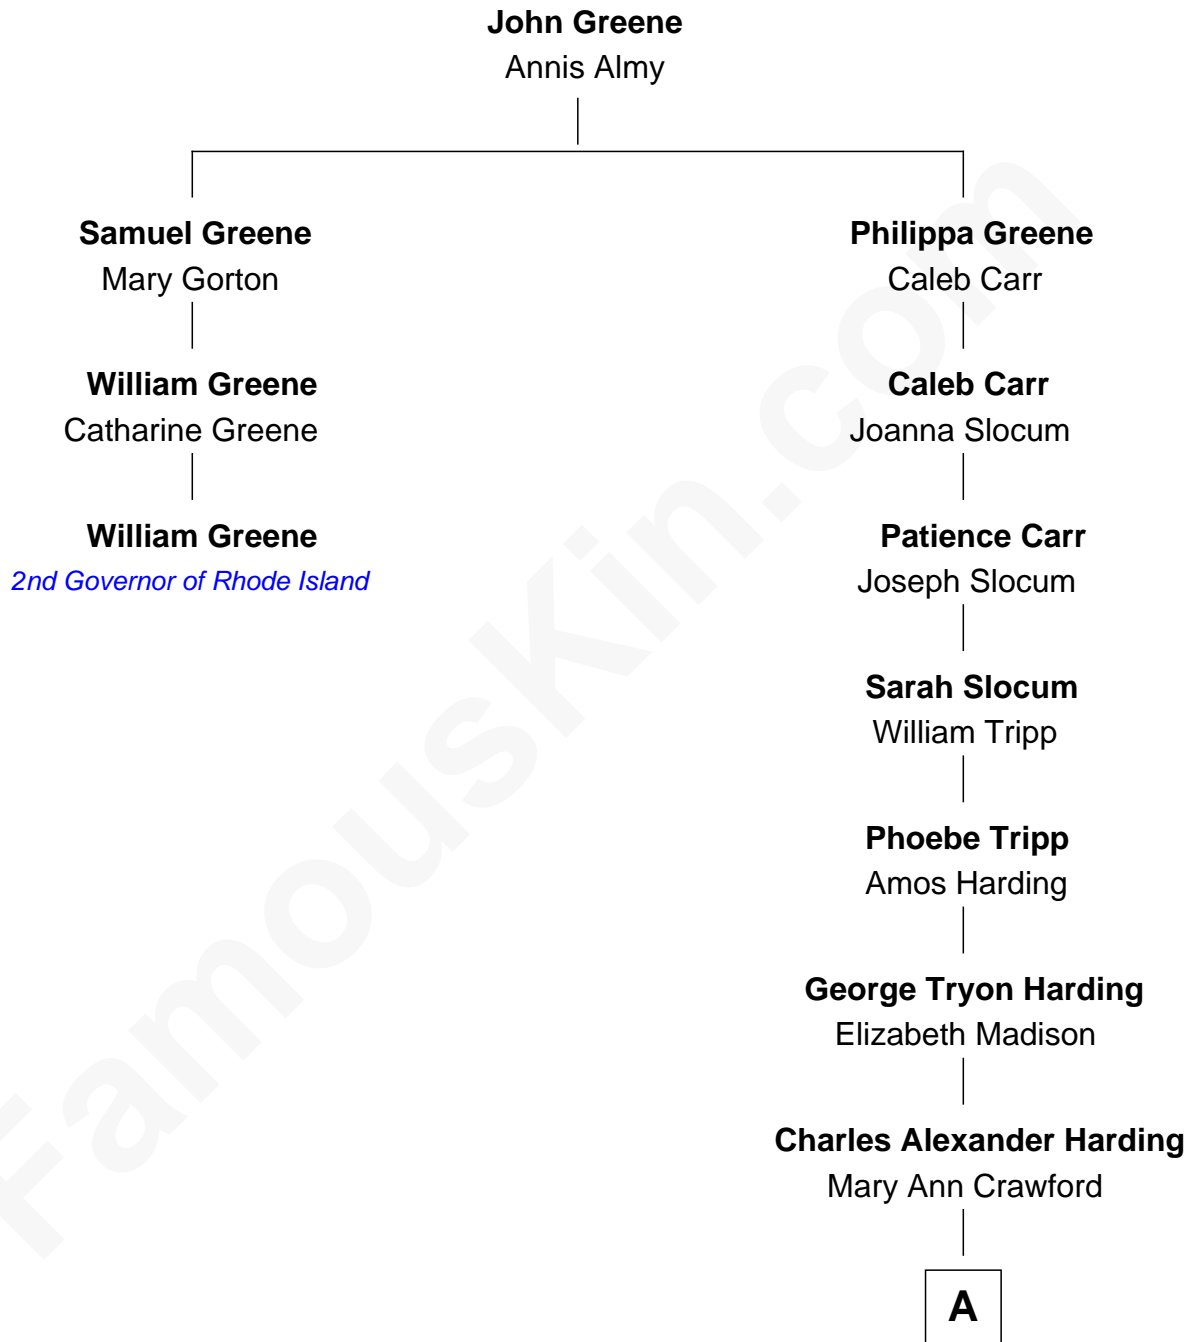

FamousKin.com Relationship Chart of

William Greene

2nd Governor of Rhode Island

2nd cousin 6 times removed of

Warren G. Harding

29th U.S. President

A

Dr. George Tryon Harding
Phoebe Elizabeth Dickerson

Warren G. Harding
29th U.S. President

FamousKin.com