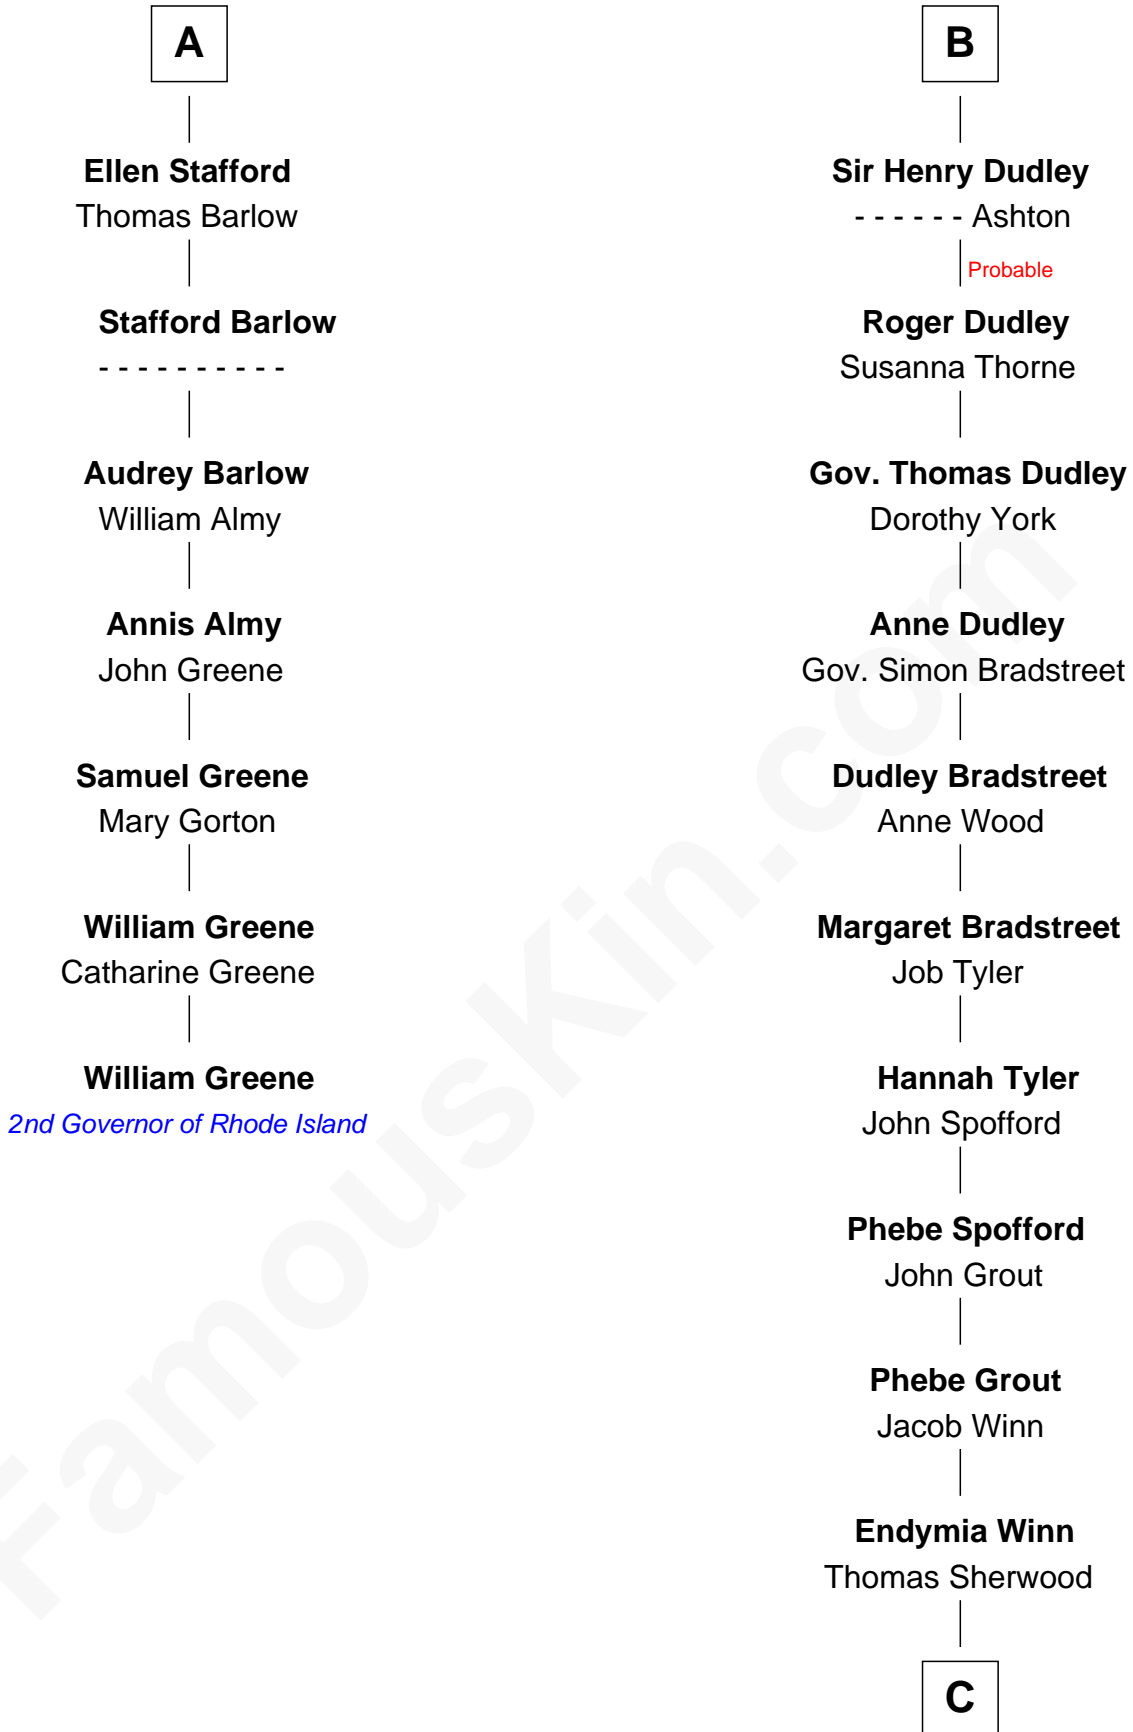

FamousKin.com

Relationship Chart of

William Greene

2nd Governor of Rhode Island

13th cousin 7 times removed of

Herbert Hoover
31st U.S. President

C

Lucinda Sherwood

John Minthorn

Theodore Minthorn

Mary Wasley

Hulda Randall Minthorn

Jessie Clark Hoover

Herbert Hoover

31st U.S. President