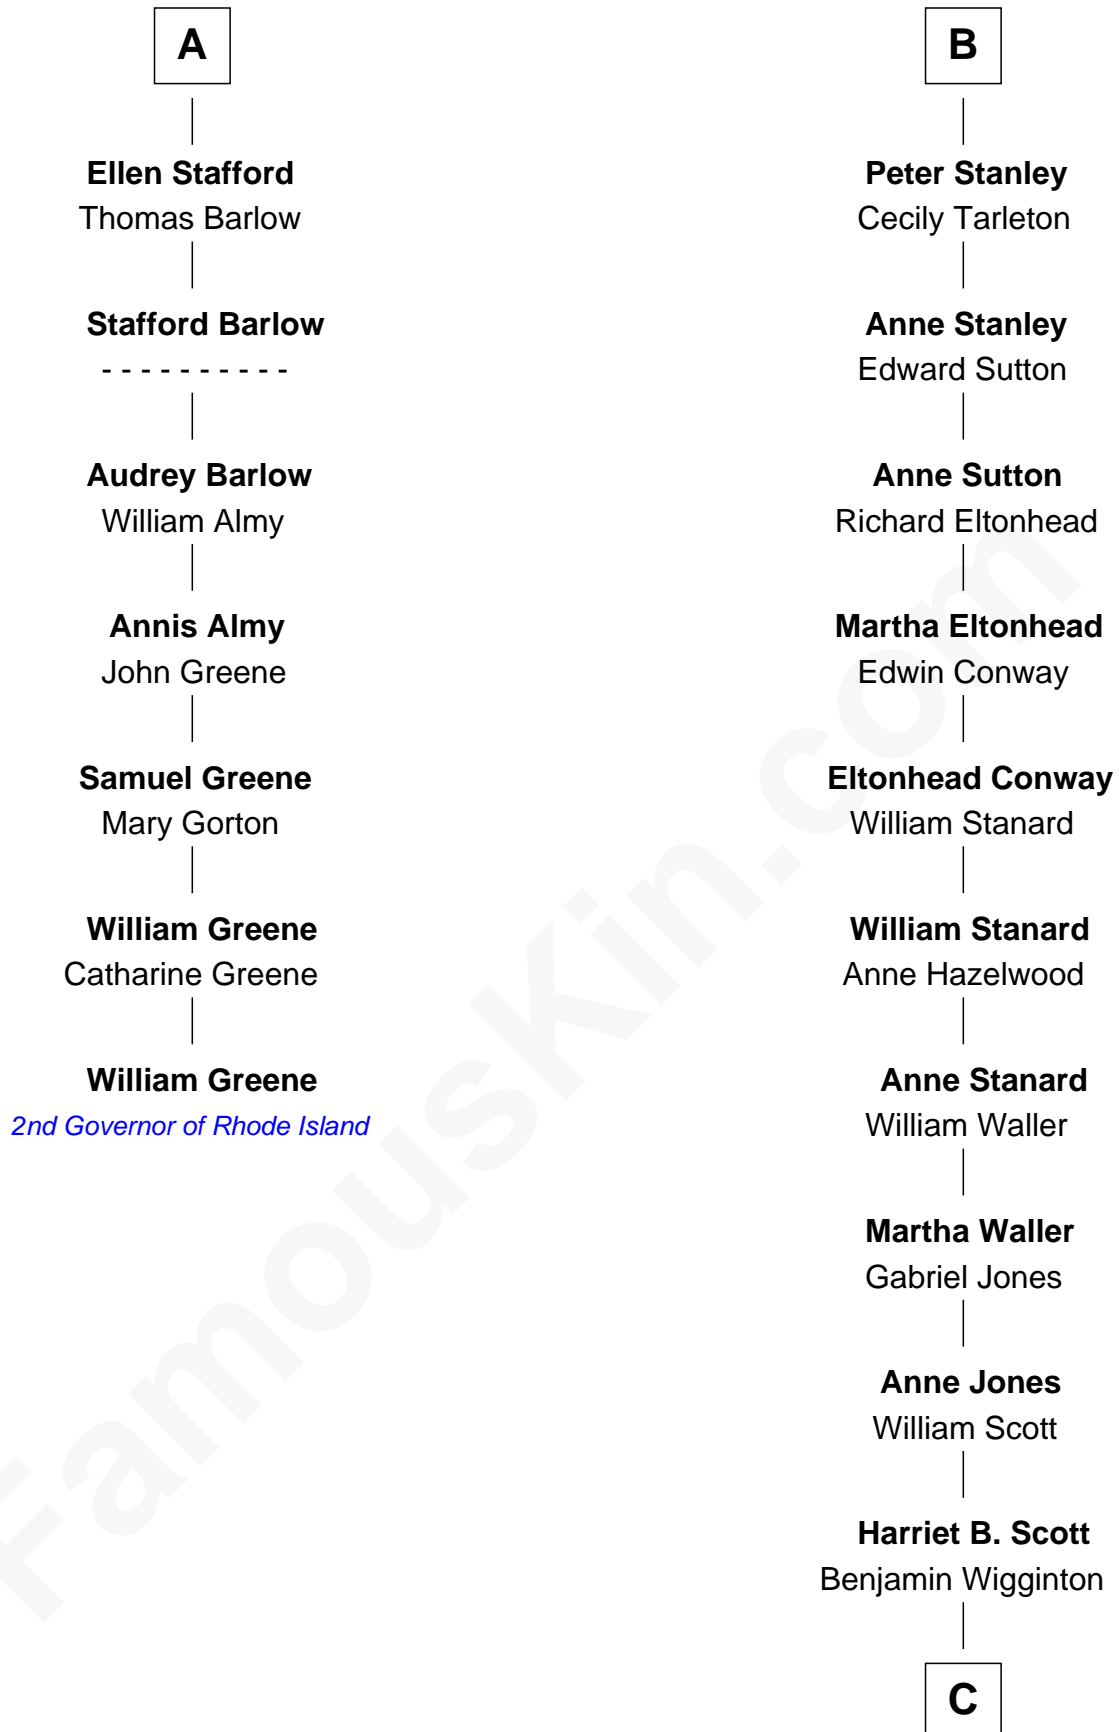

FamousKin.com

Relationship Chart of

William Greene

2nd Governor of Rhode Island

13th cousin 6 times removed of

Edith (Bolling) Wilson

First Lady of President Woodrow Wilson

C

Anne E. Wigginton

Archibald Bolling

William Holcombe Bolling

Sarah Spiers White

Edith (Bolling) Wilson

First Lady of Woodrow Wilson

FamousKin.com