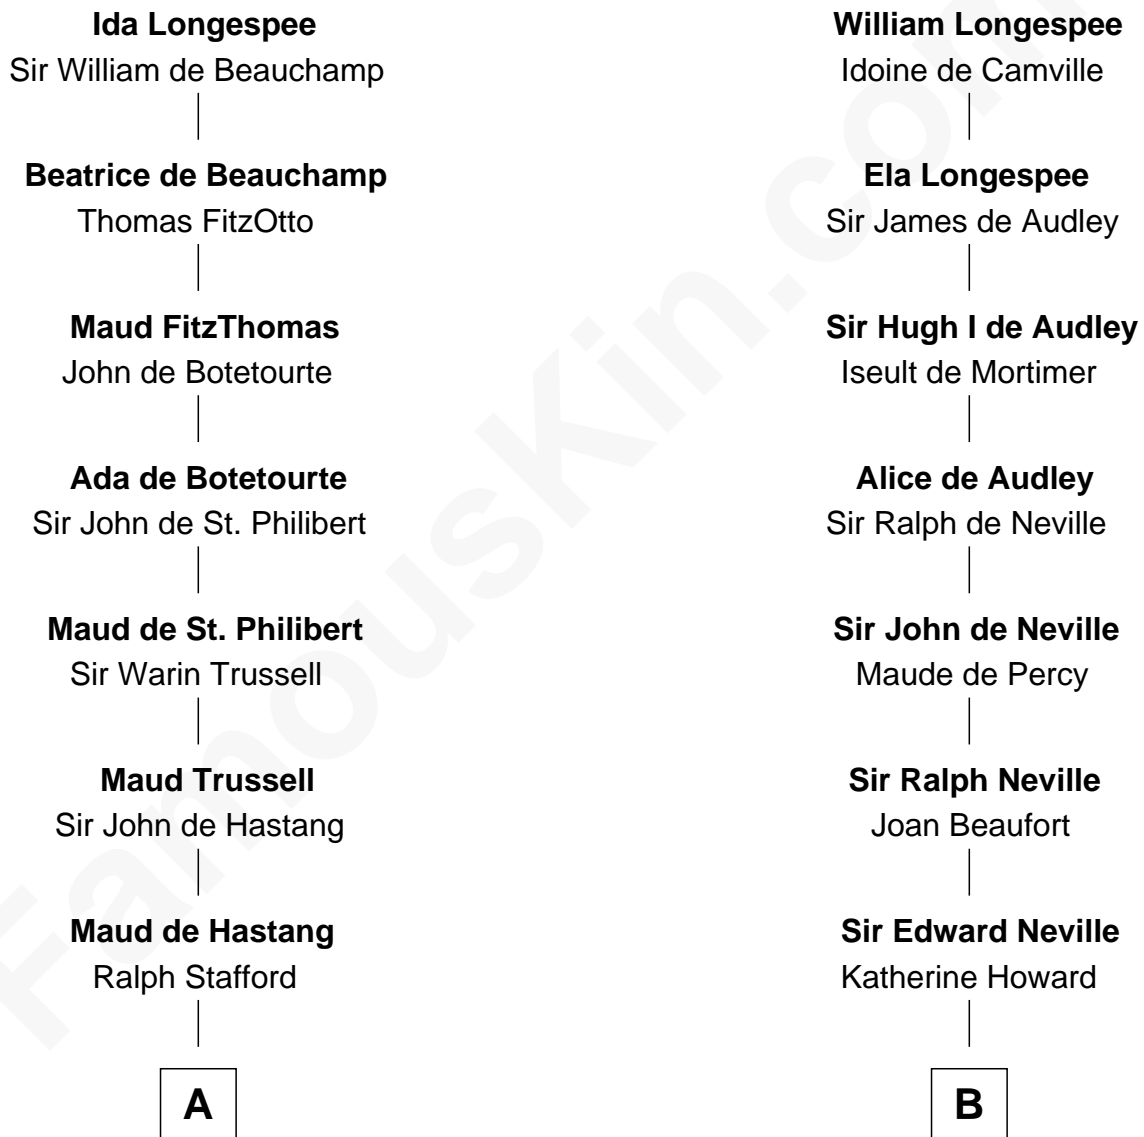

FamousKin.com

Relationship Chart of

William Greene

2nd Governor of Rhode Island

18th cousin 3 times removed of

Edith (Bolling) Wilson

First Lady of President Woodrow Wilson

Sir William Longespee

Ela of Salisbury

C

William Greene
Catharine Greene

William Greene
2nd Governor of Rhode Island

D

Mary Jefferson
John Bolling

Archibald Bolling
Catherine Payne

Archibald Bolling
Anne E. Wigginton