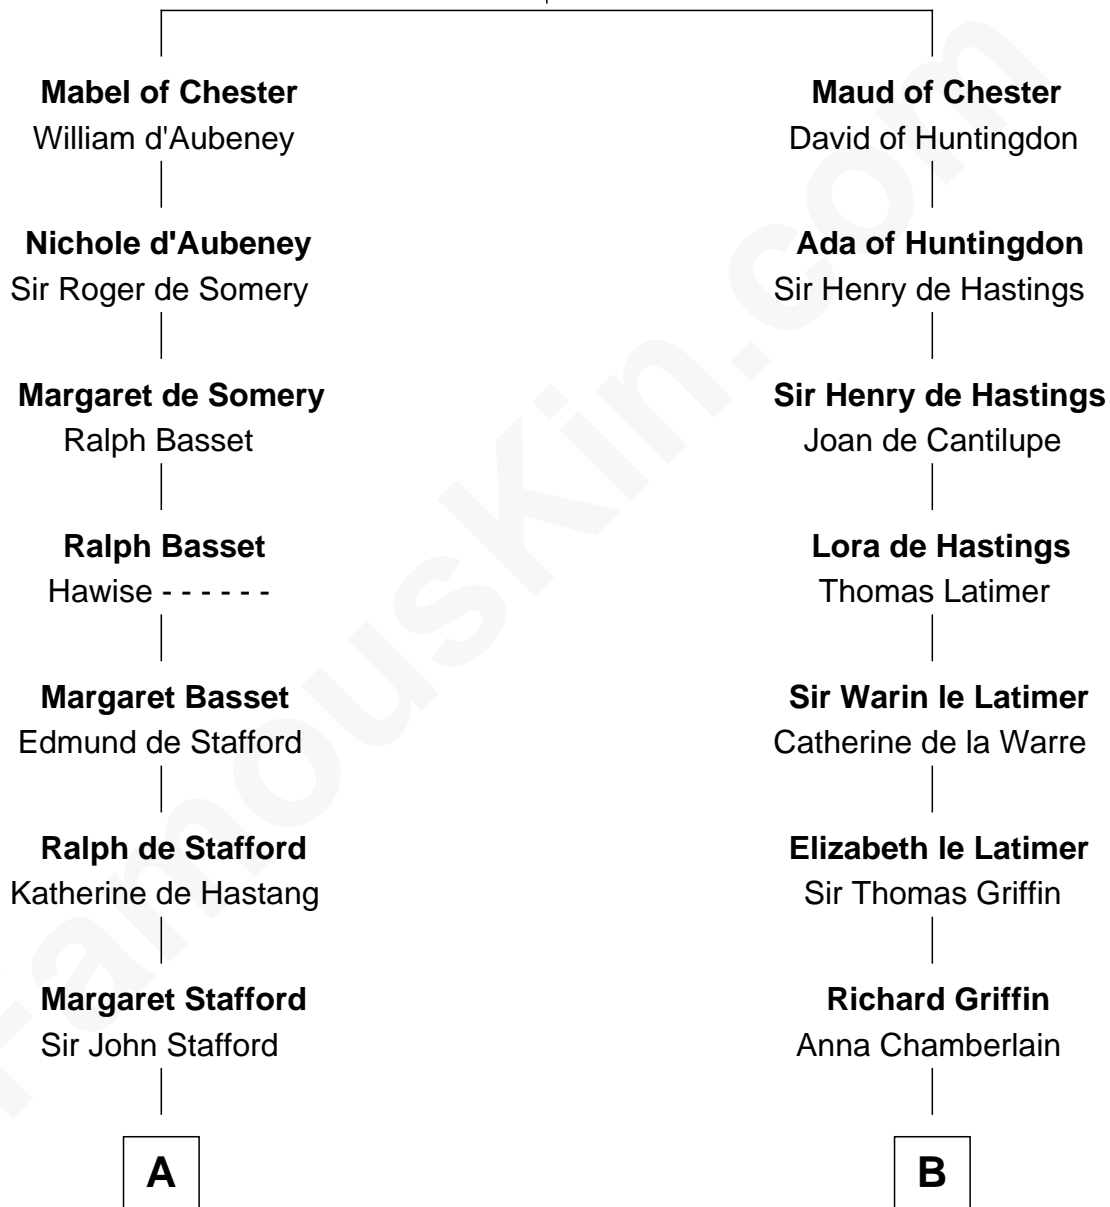

FamousKin.com

Relationship Chart of

William Greene

2nd Governor of Rhode Island

19th cousin 2 times removed of

J.P. Morgan

American Banker and Art Collector

Hugh de Kevelioc
Bertrade de Montfort

C

Samuel Greene

Mary Gorton

William Greene

Catharine Greene

William Greene

2nd Governor of Rhode Island

D

Lynde Lord

Lois Sheldon

Lynde Lord

Mary Lyman

Mary Sheldon Lord

John Pierpont

Juliet Pierpont

Junius Spencer Morgan