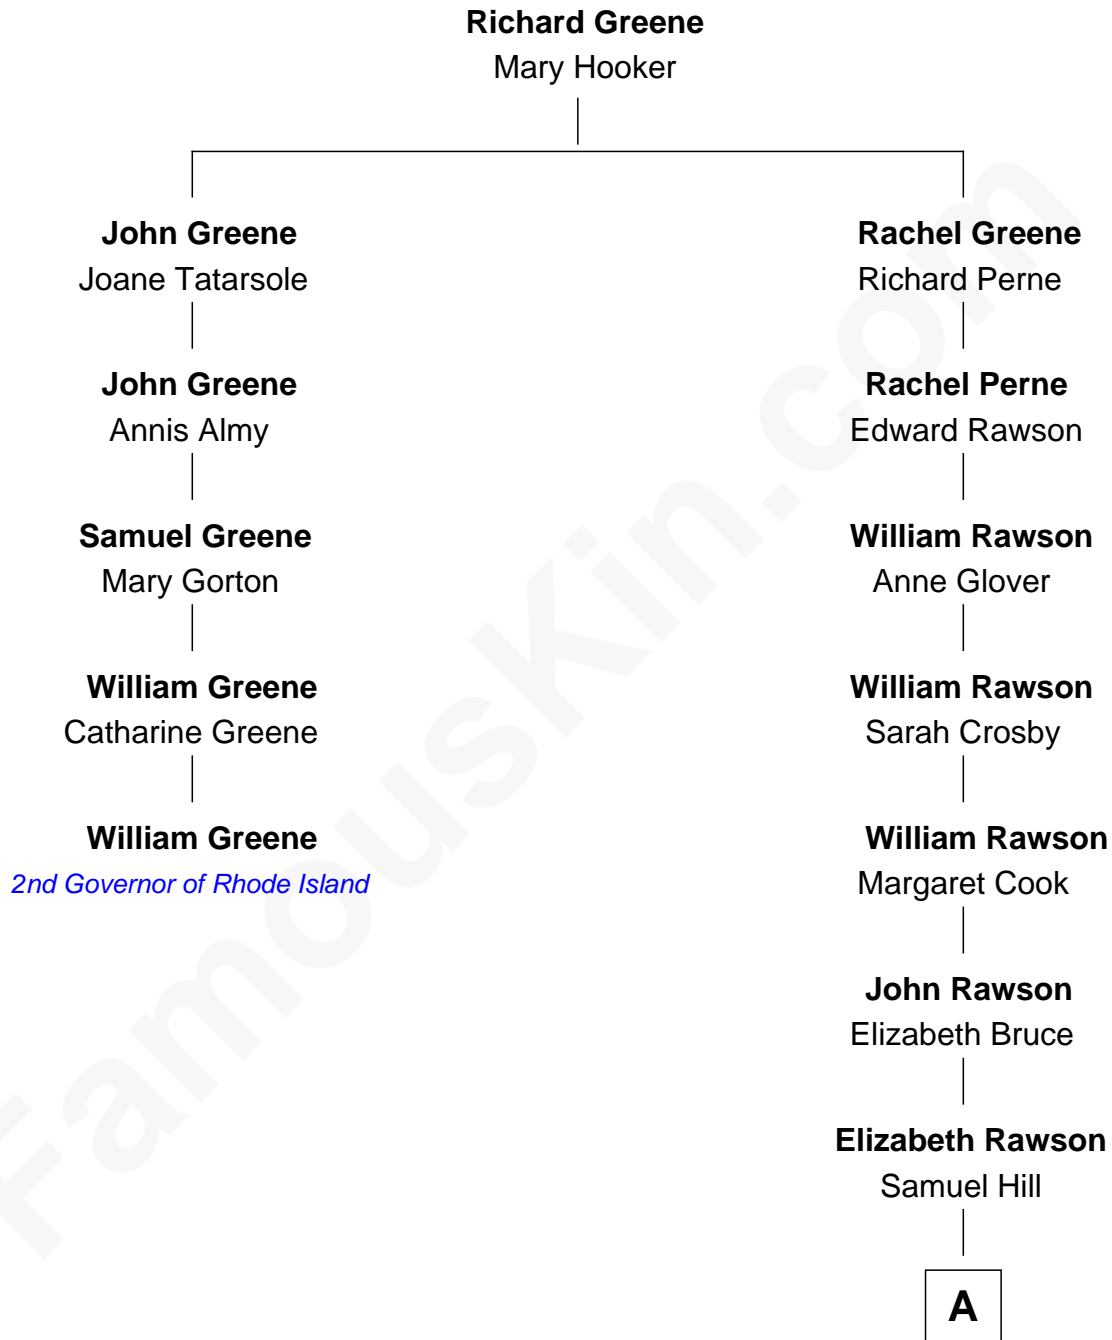

FamousKin.com

Relationship Chart of

William Greene

2nd Governor of Rhode Island

4th cousin 4 times removed of

John Fremont Hill

45th Governor of Maine