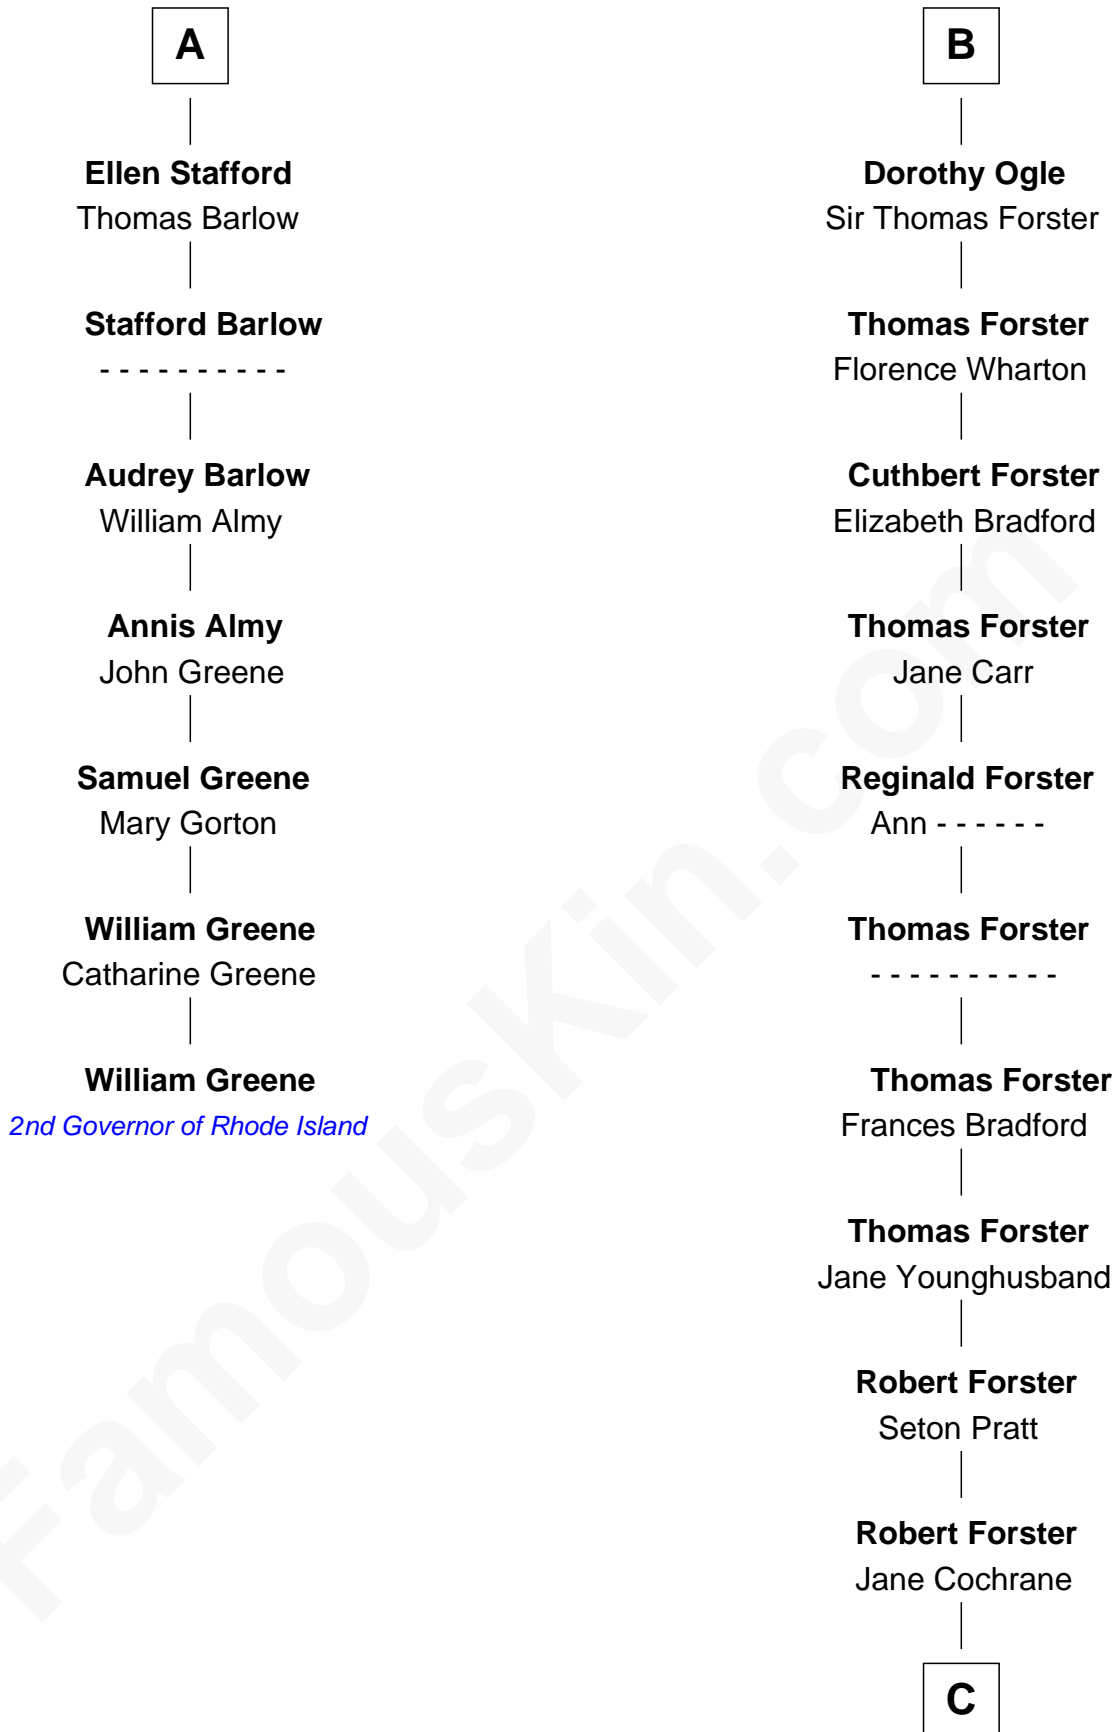

FamousKin.com

Relationship Chart of

William Greene

2nd Governor of Rhode Island

13th cousin 7 times removed of

Brian Forster

TV Actor

C