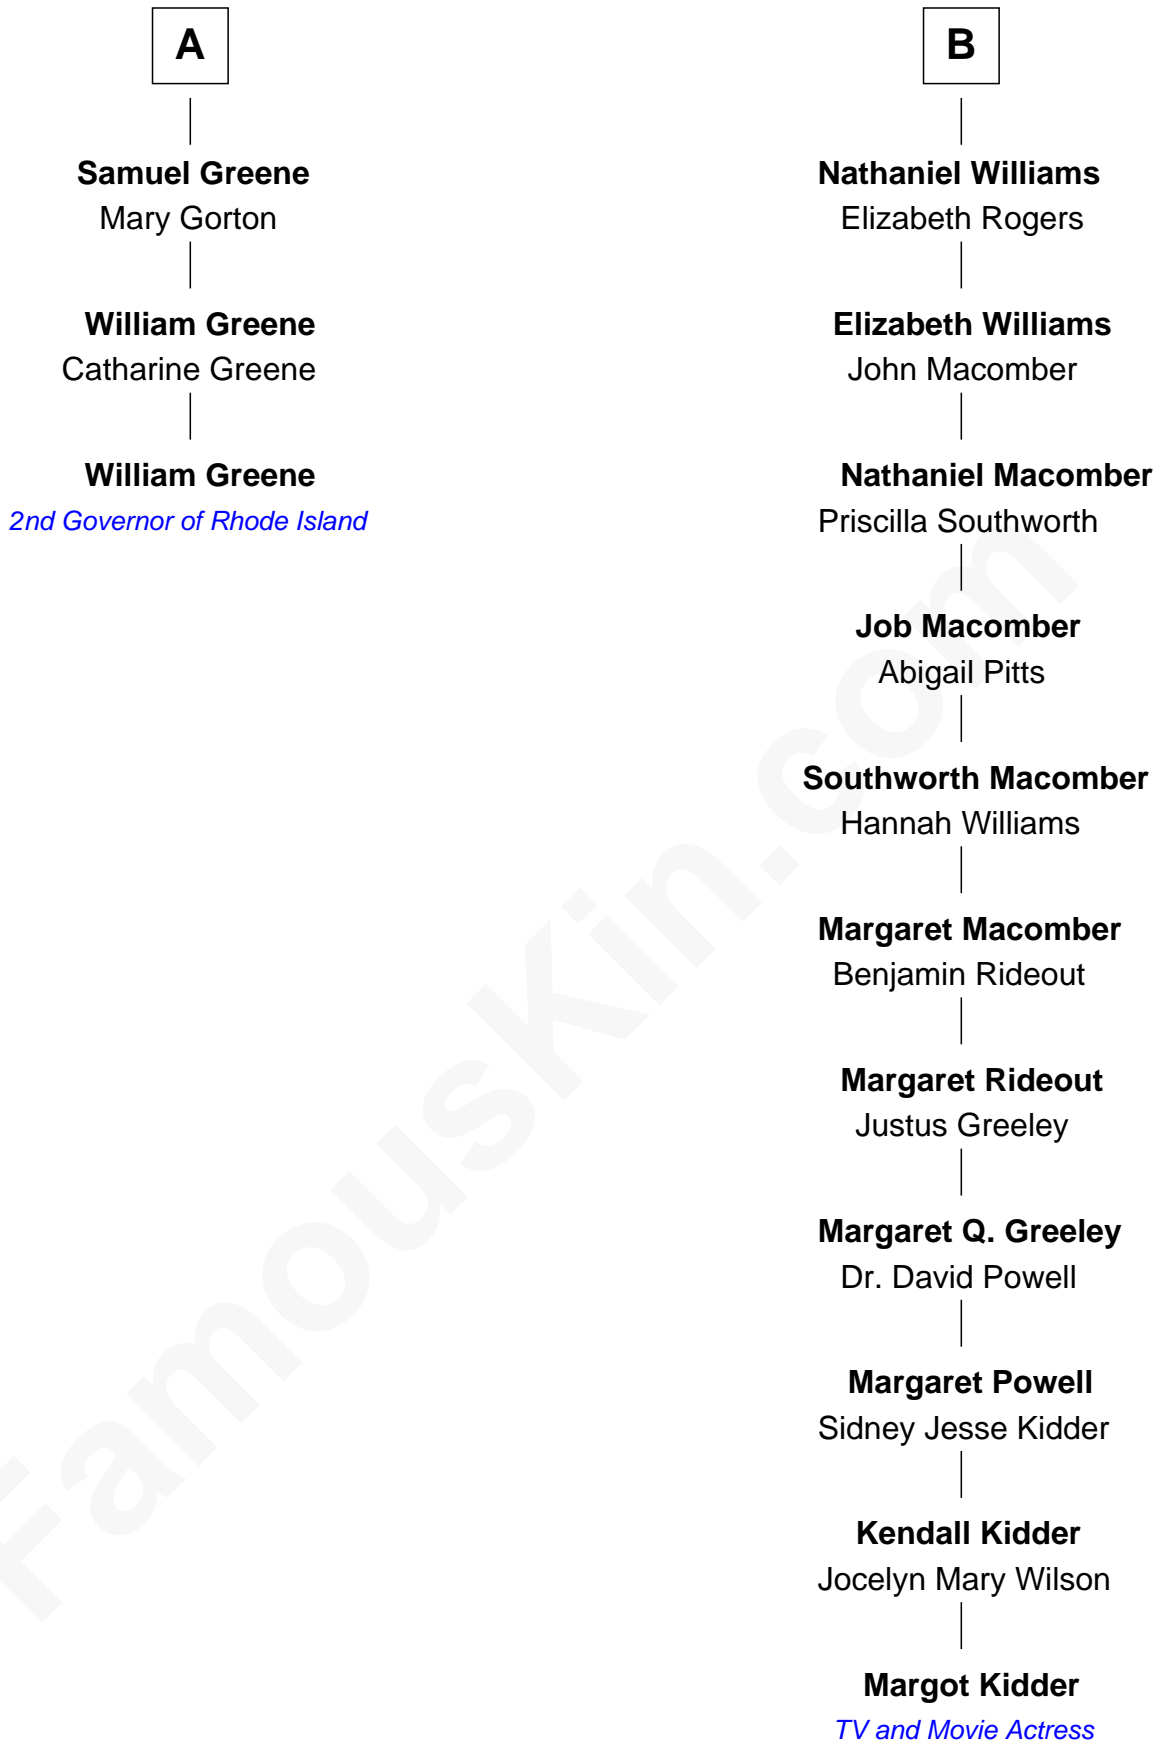

FamousKin.com Relationship Chart of **William Greene**

2nd Governor of Rhode Island

9th cousin 8 times removed of

Margot Kidder

TV and Movie Actress

Sir Humphrey Stafford

Eleanor Aylesbury

Humphrey Stafford

Audrey Barlow

William Almy

Annis Almy

John Greene

A

Elizabeth Stafford

Sir Richard de Beauchamp

Anne de Beauchamp

Sir Richard Lygon

Sir Richard Lygon

Margaret Greville

Henry Lygon

Elizabeth Berkeley

Elizabeth Lygon

Edward Bassett

Jane Bassett

John Deighton

Frances Deighton

Richard Williams

B

William Greene photo by [Sarnold17](#) (CC BY-SA 3.0)