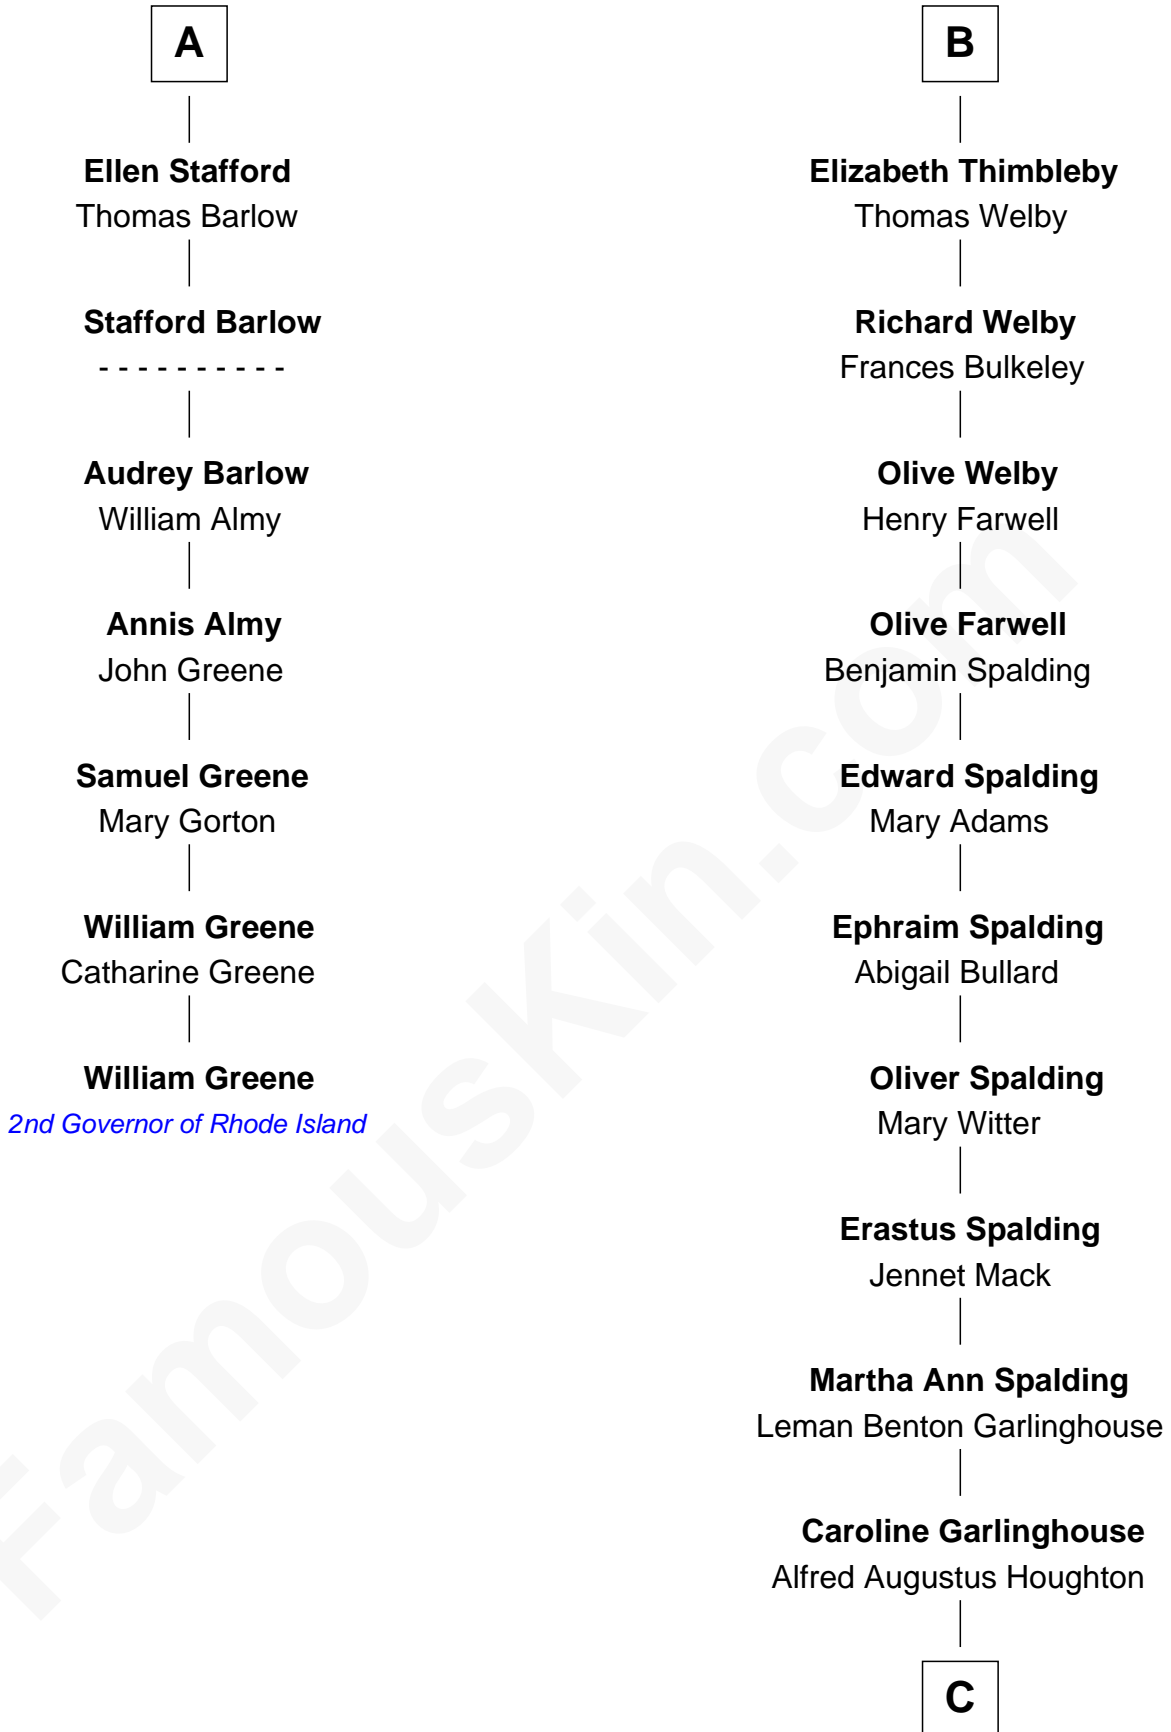

FamousKin.com

Relationship Chart of

William Greene

2nd Governor of Rhode Island

13th cousin 5 times removed of

Katharine Hepburn
Movie Actress

C

|
Katharine Martha Houghton

Thomas Norval Hepburn

|
Katharine Hepburn

Movie Actress

FamousKin.com