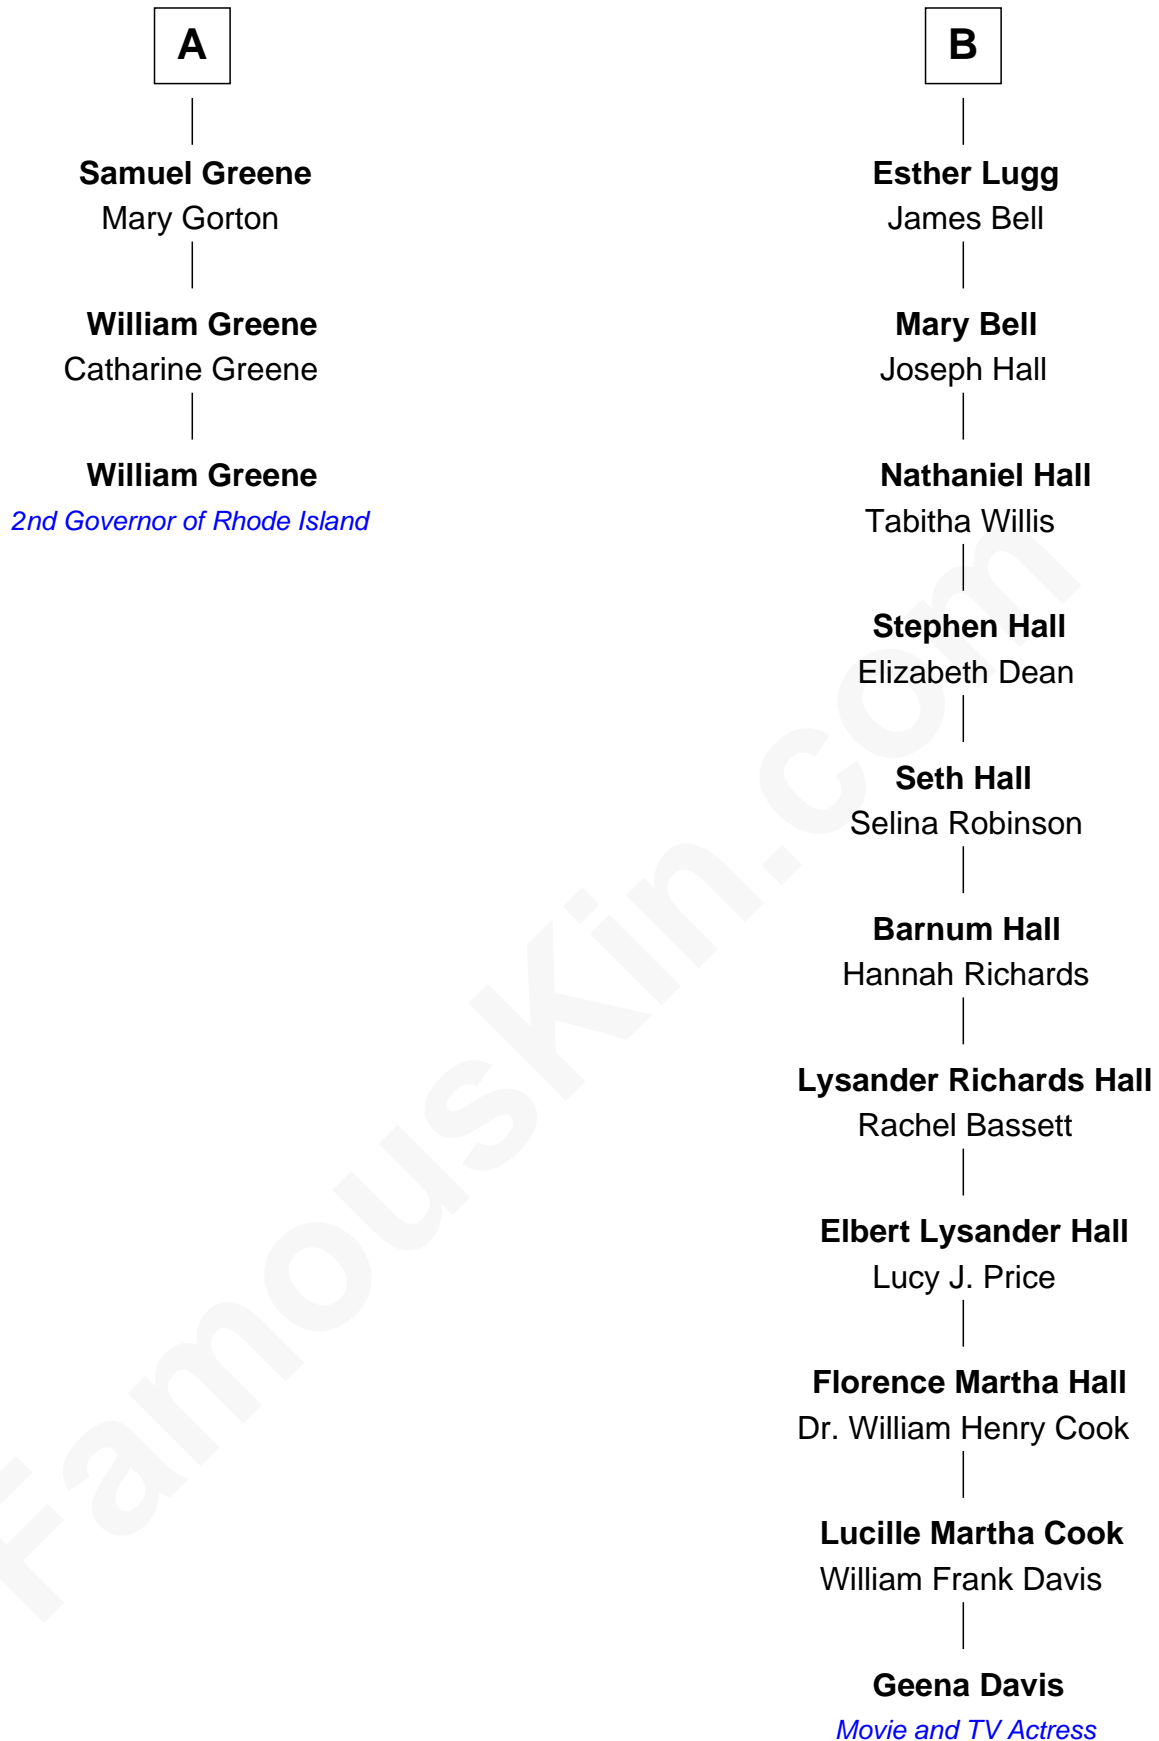

FamousKin.com Relationship Chart of **William Greene**

2nd Governor of Rhode Island

9th cousin 8 times removed of

Geena Davis

Movie and TV Actress

Sir Humphrey Stafford

Eleanor Aylesbury

William Greene photo by [Sarnold17](#) (CC BY-SA 3.0)

Geena Davis photo by [Alan Light](#) (CC BY-SA 2.0)