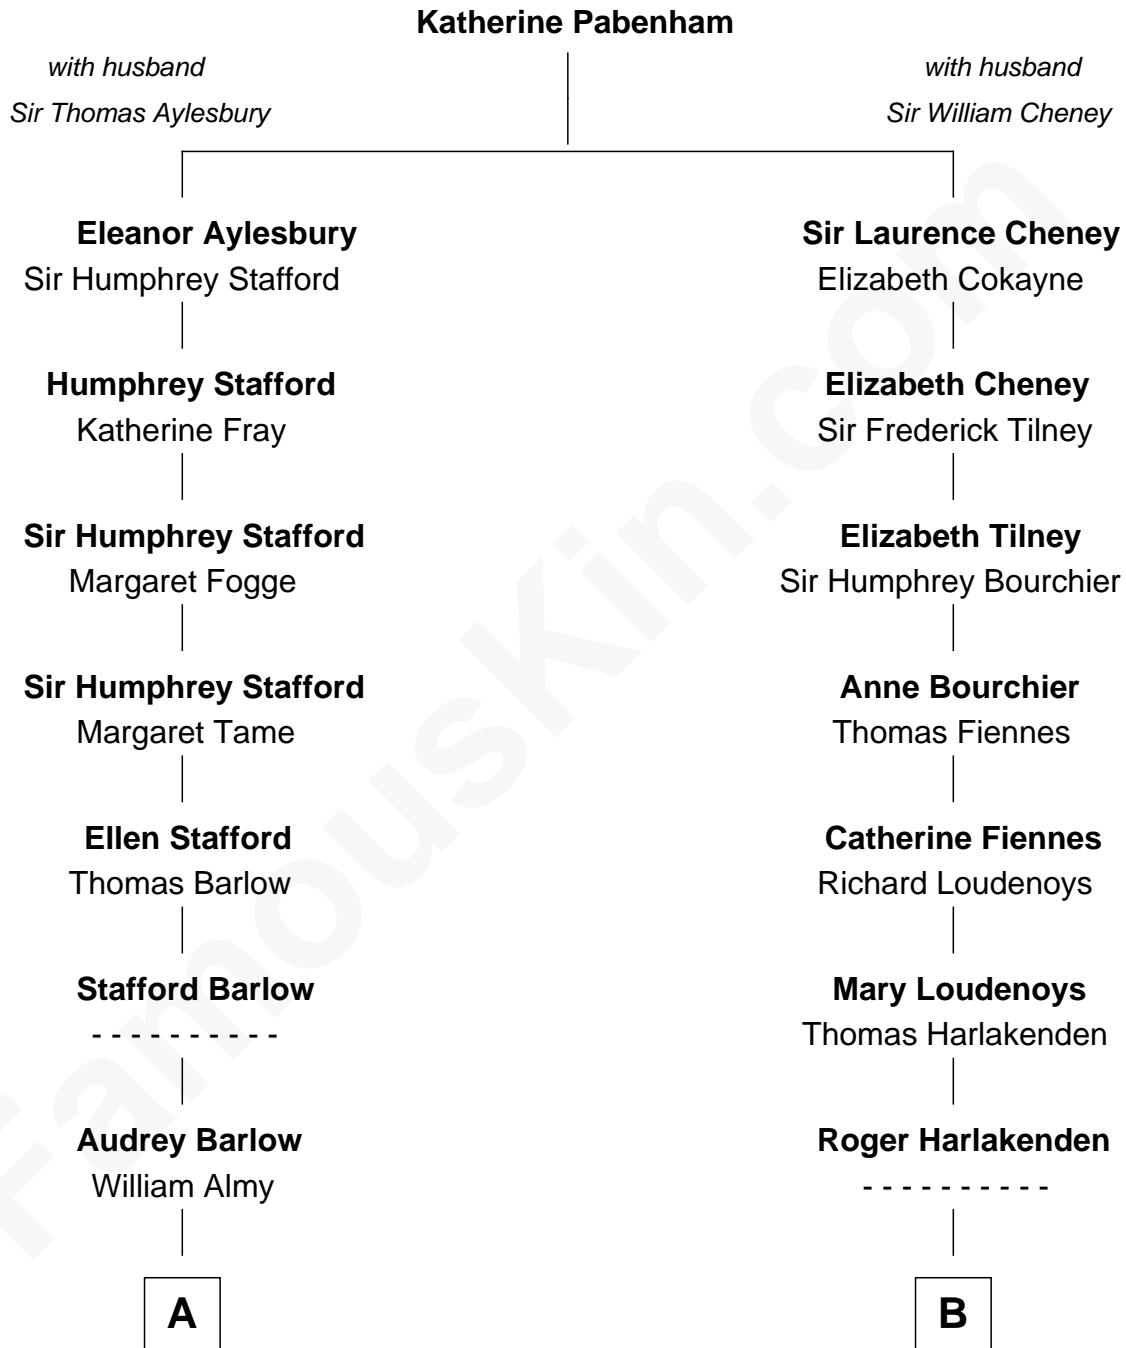

FamousKin.com

Relationship Chart of

William Greene

2nd Governor of Rhode Island

10th cousin 7 times removed of

Frank Lloyd Wright
American Architect

William Greene photo by [Sarnold17](#) (CC BY-SA 3.0)