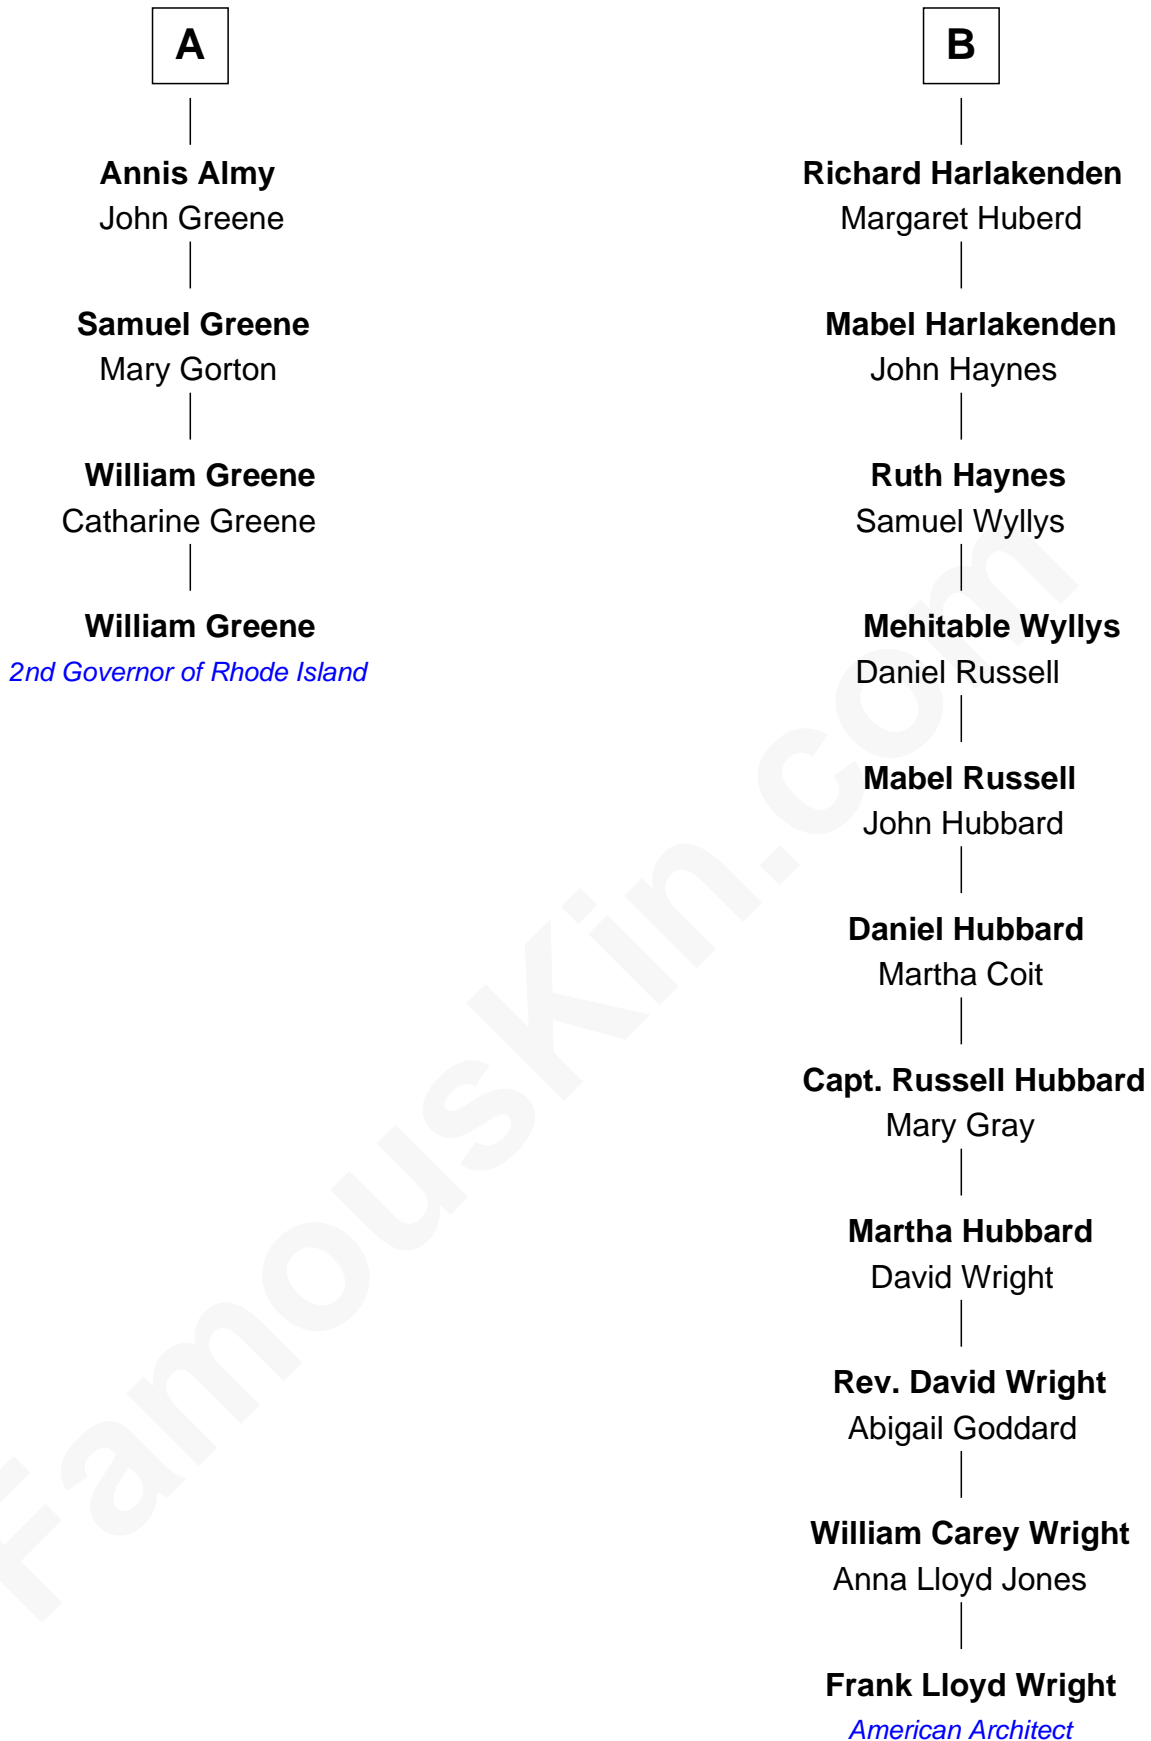

FamousKin.com

Relationship Chart of

William Greene

2nd Governor of Rhode Island

10th cousin 7 times removed of

Frank Lloyd Wright
American Architect

William Greene photo by [Sarnold17](#) (CC BY-SA 3.0)