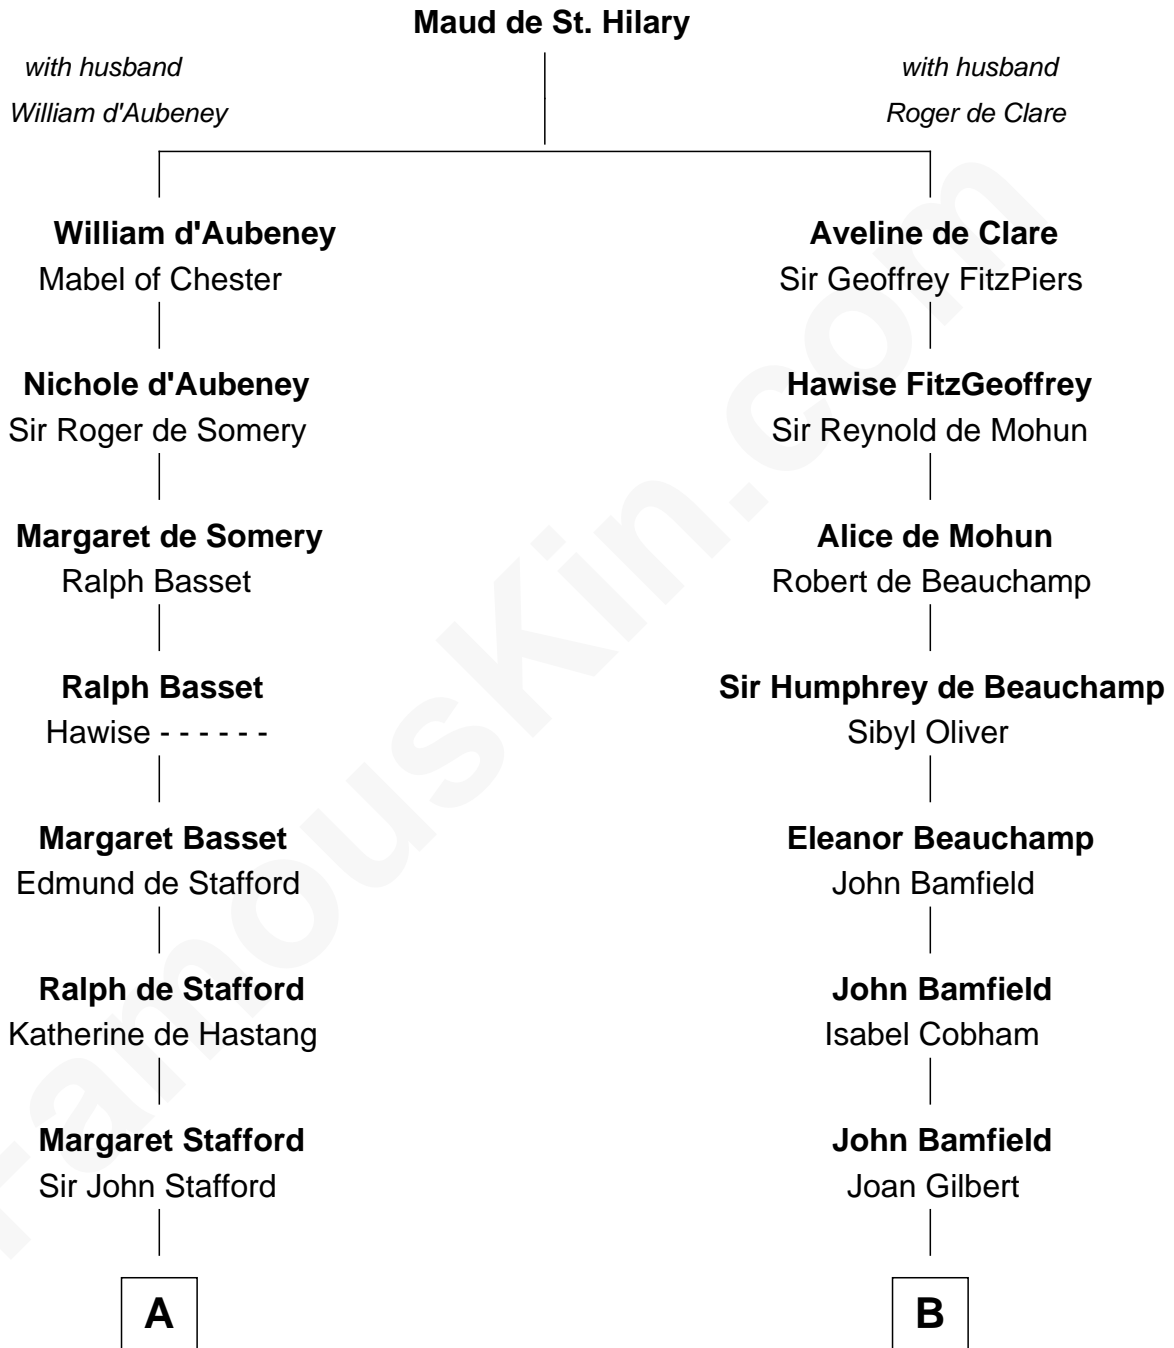

FamousKin.com

Relationship Chart of

William Greene

2nd Governor of Rhode Island

19th cousin 2 times removed of

Daniel Henry Chamberlain

76th Governor of South Carolina

C

Samuel Greene

Mary Gorton

William Greene

Catharine Greene

William Greene

2nd Governor of Rhode Island

D

Thomas Trowbridge