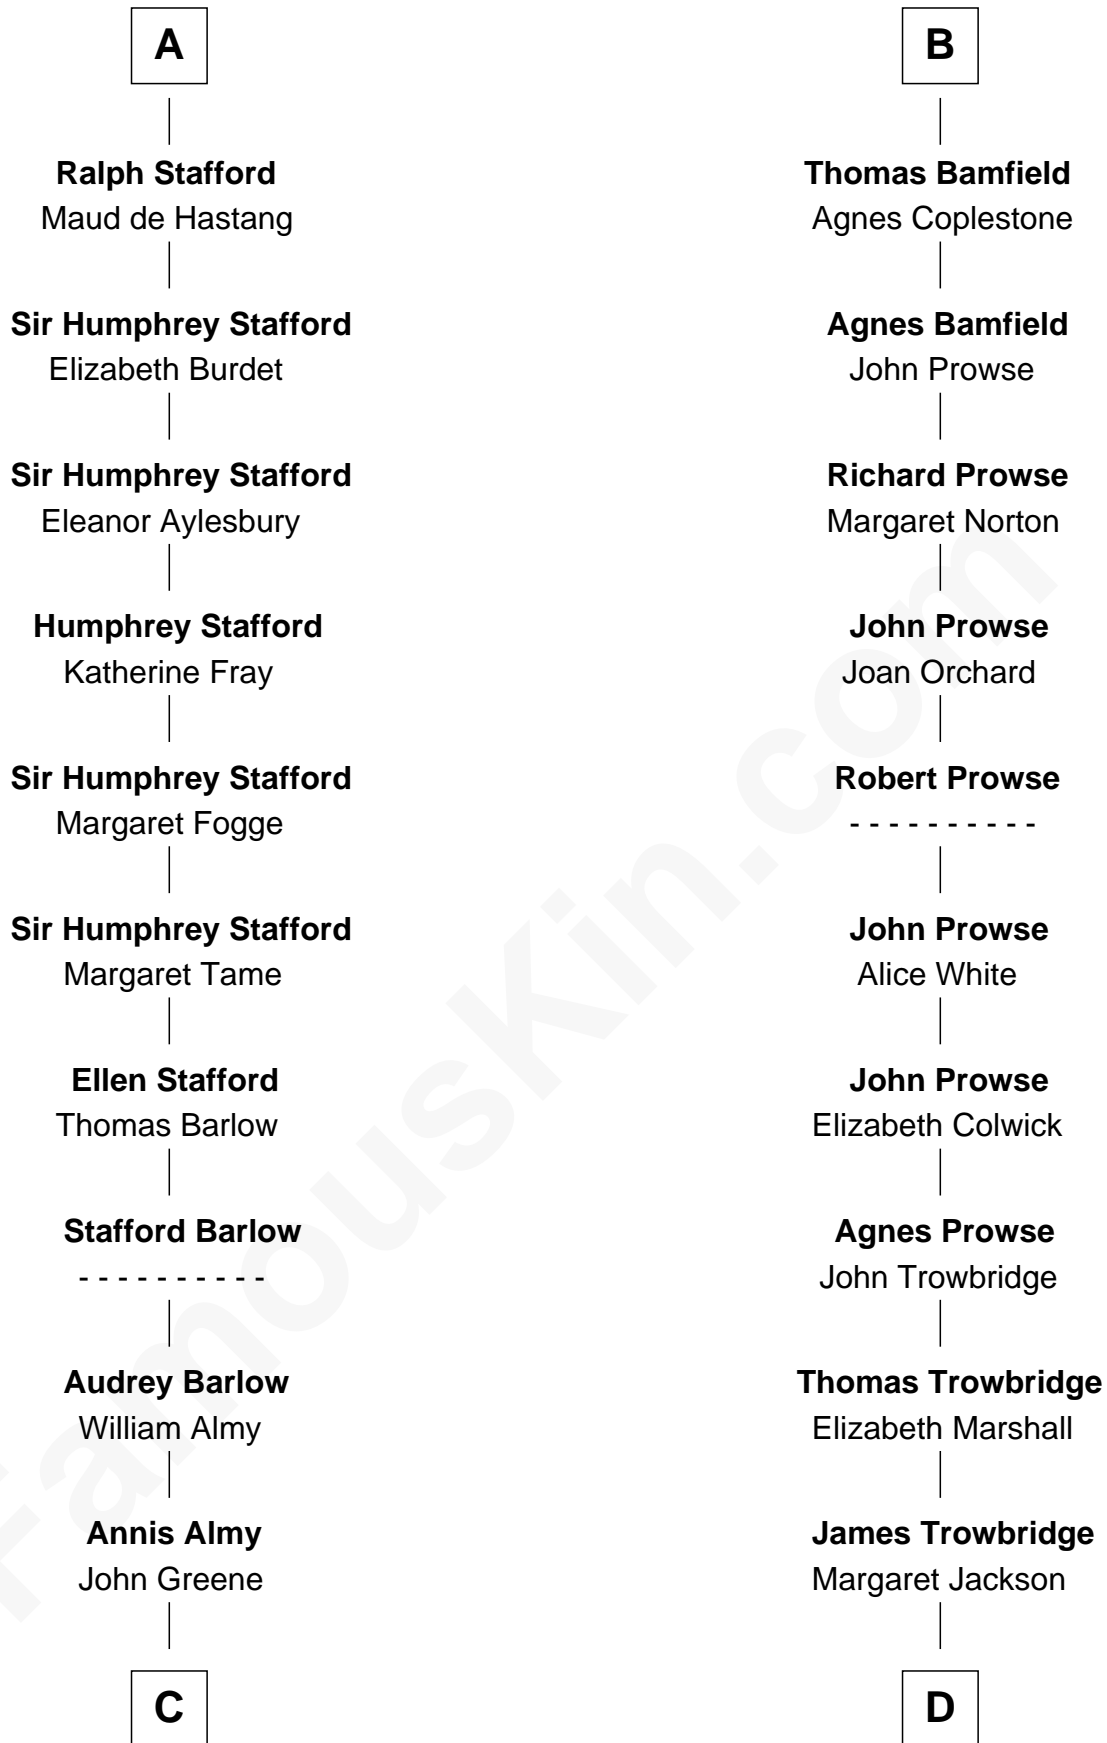

FamousKin.com

Relationship Chart of

William Greene

2nd Governor of Rhode Island

19th cousin 2 times removed of

Daniel Henry Chamberlain

76th Governor of South Carolina

C

Samuel Greene

Mary Gorton

William Greene

Catharine Greene

William Greene

2nd Governor of Rhode Island

D

Thomas Trowbridge