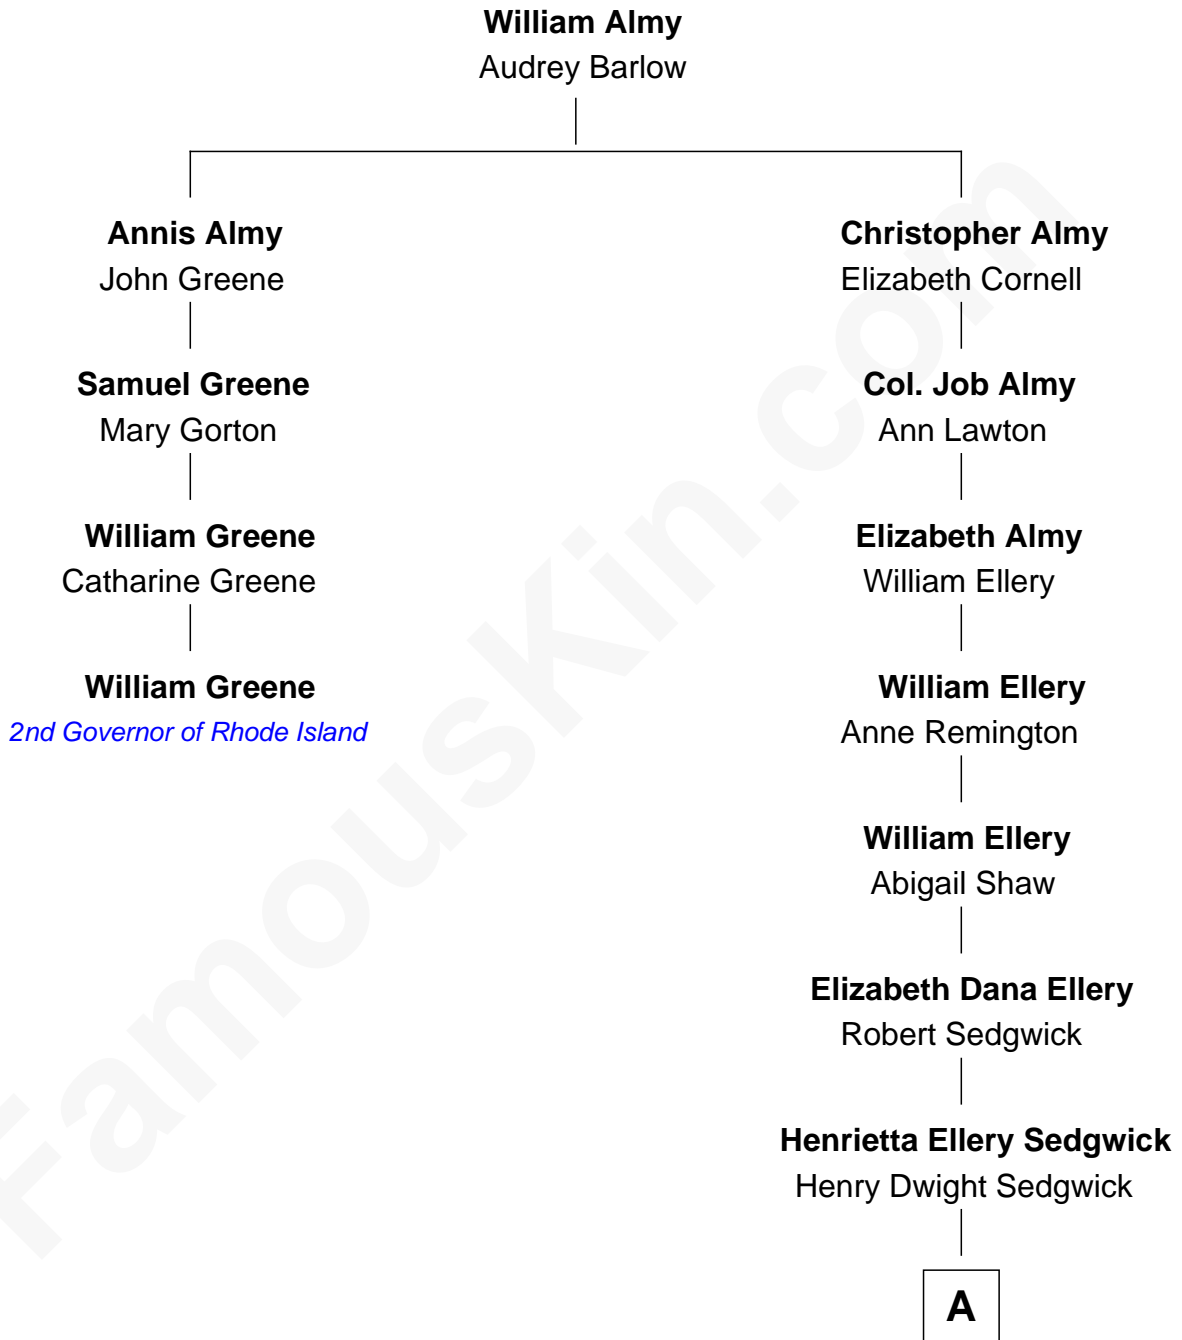

FamousKin.com Relationship Chart of

William Greene

2nd Governor of Rhode Island

3rd cousin 7 times removed of

Kyra Sedgwick

TV and Movie Actress

A

Henry Dwight Sedgwick

Sarah May Minturn

Robert Minturn Sedgwick

Helen Peabody

Henry Dwight Sedgwick

Patricia Ann Rosenwald

Kyra Sedgwick

TV and Movie Actress