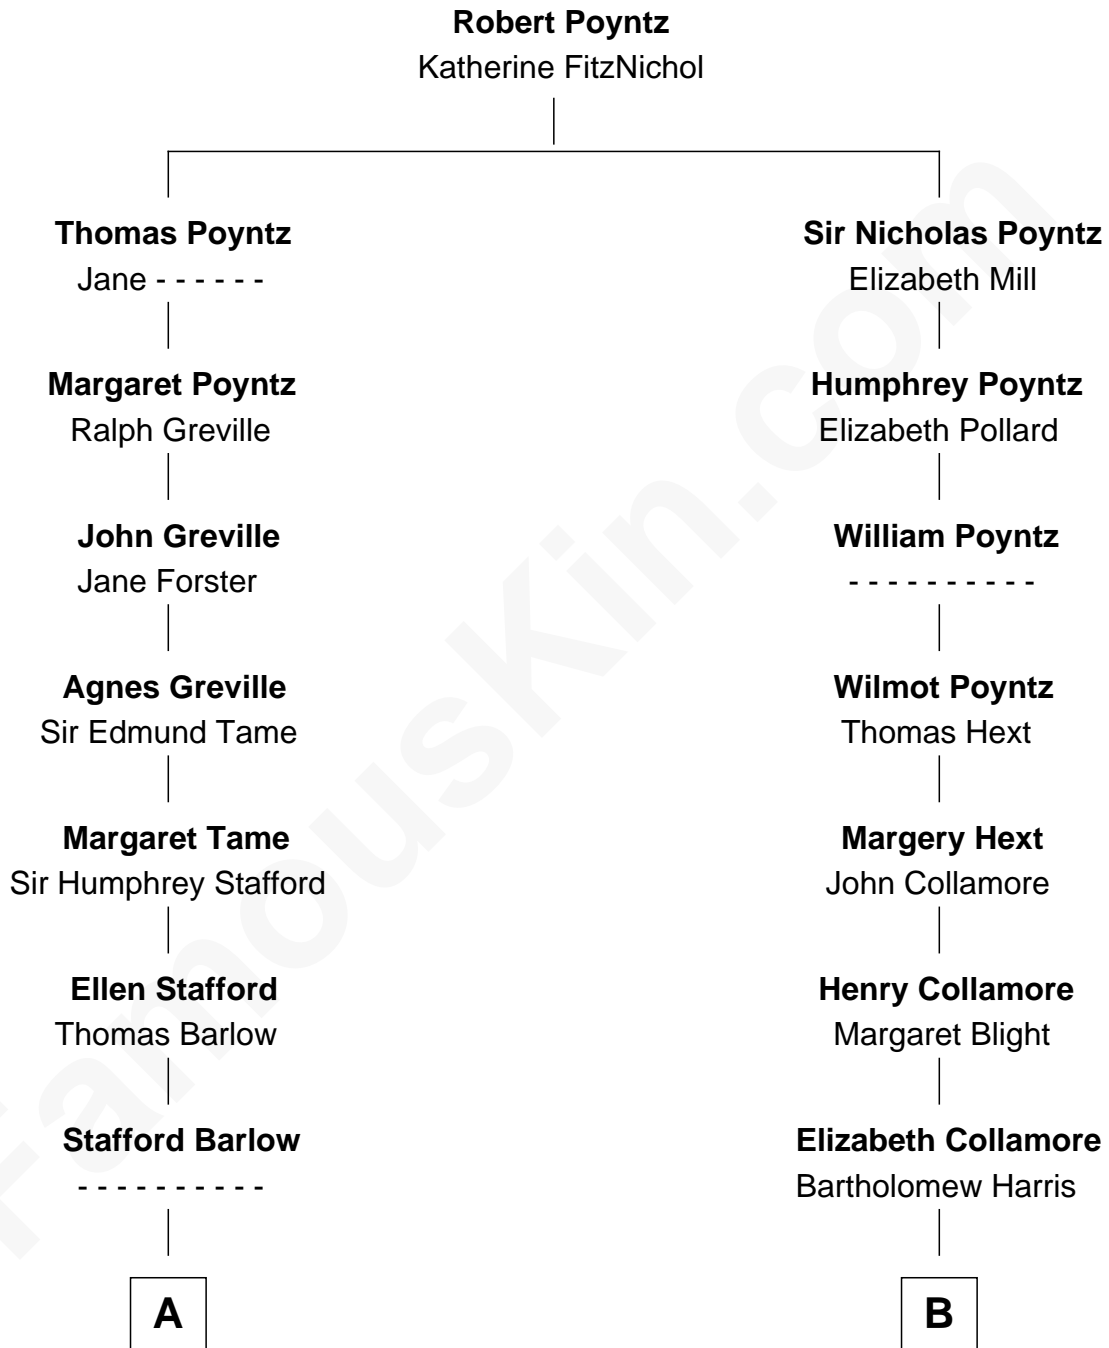

FamousKin.com

Relationship Chart of

William Greene

2nd Governor of Rhode Island

11th cousin 7 times removed of

Louie Anderson

Comedian and Game Show Host

C

Ora Zella Prouty
Louis William Anderson

Louie Anderson
Comedian and Game Show Host

FamousKin.com