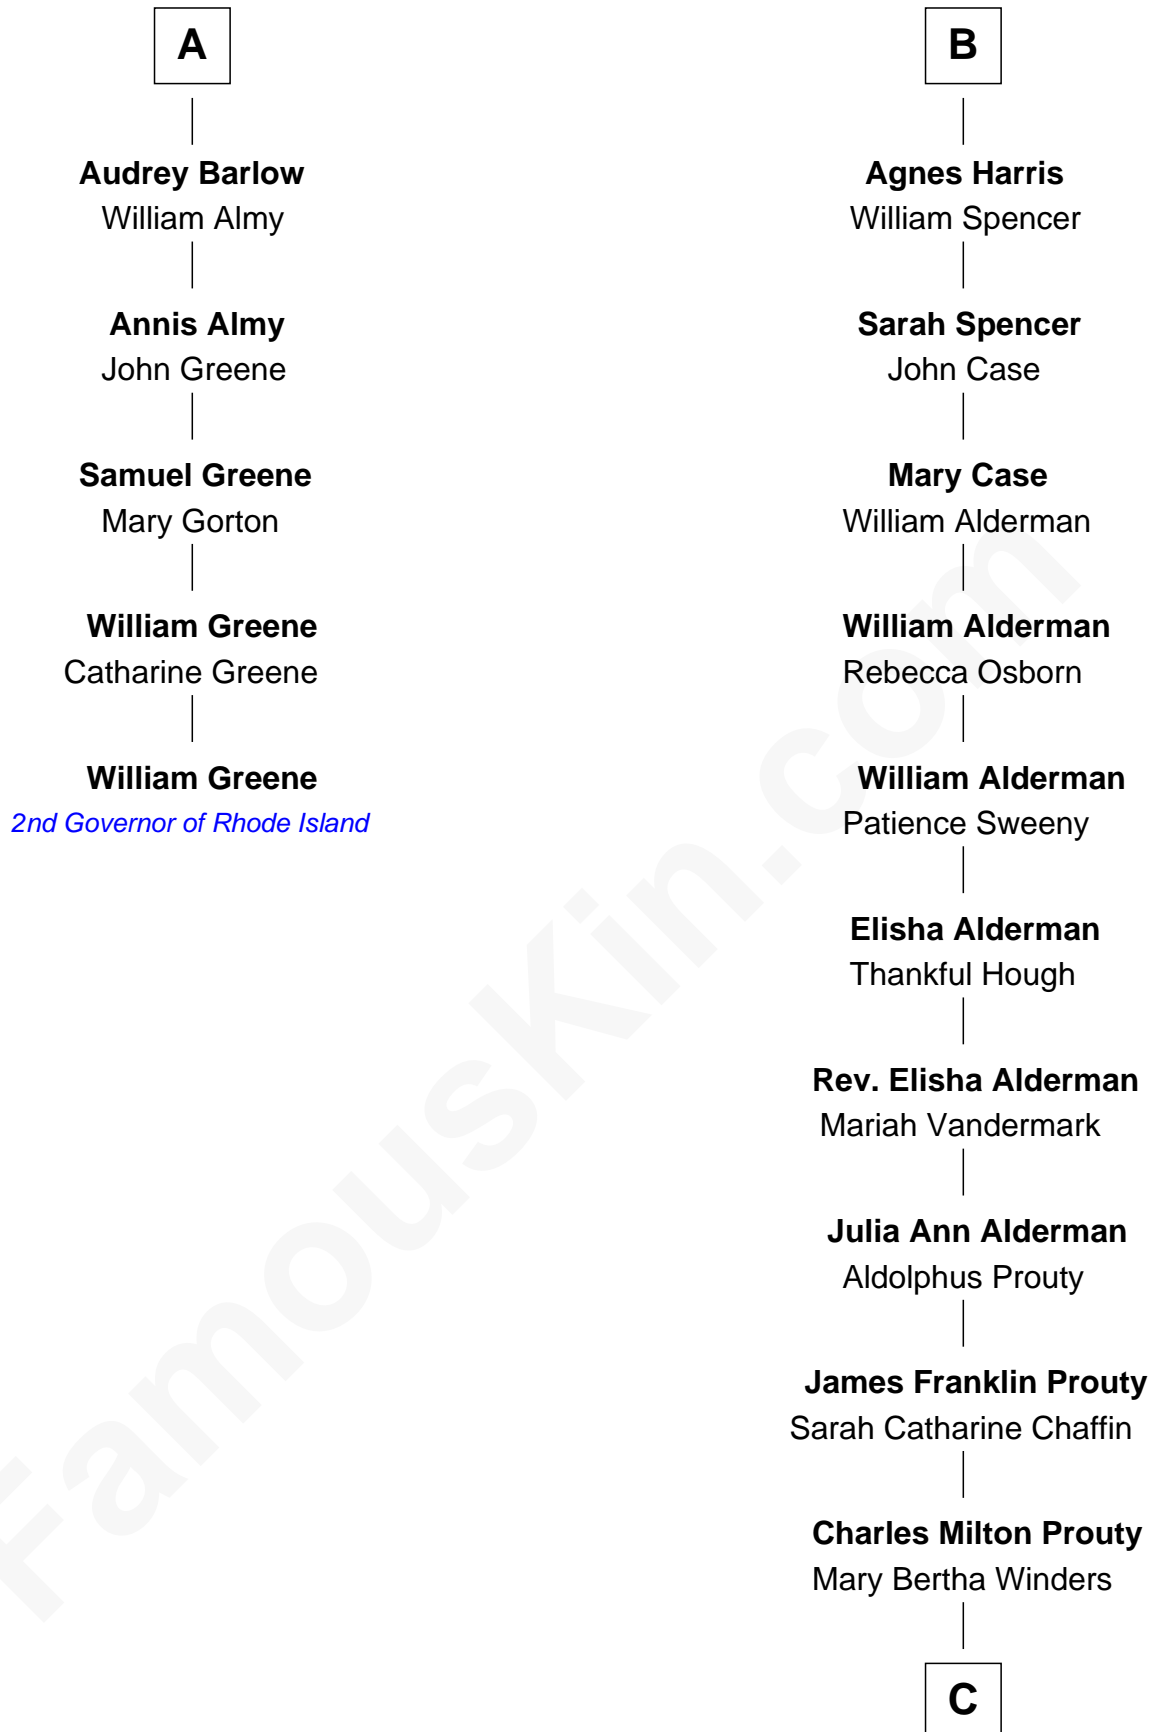

FamousKin.com

Relationship Chart of

William Greene

2nd Governor of Rhode Island

11th cousin 7 times removed of

Louie Anderson

Comedian and Game Show Host

C

Ora Zella Prouty
Louis William Anderson

Louie Anderson
Comedian and Game Show Host

FamousKin.com