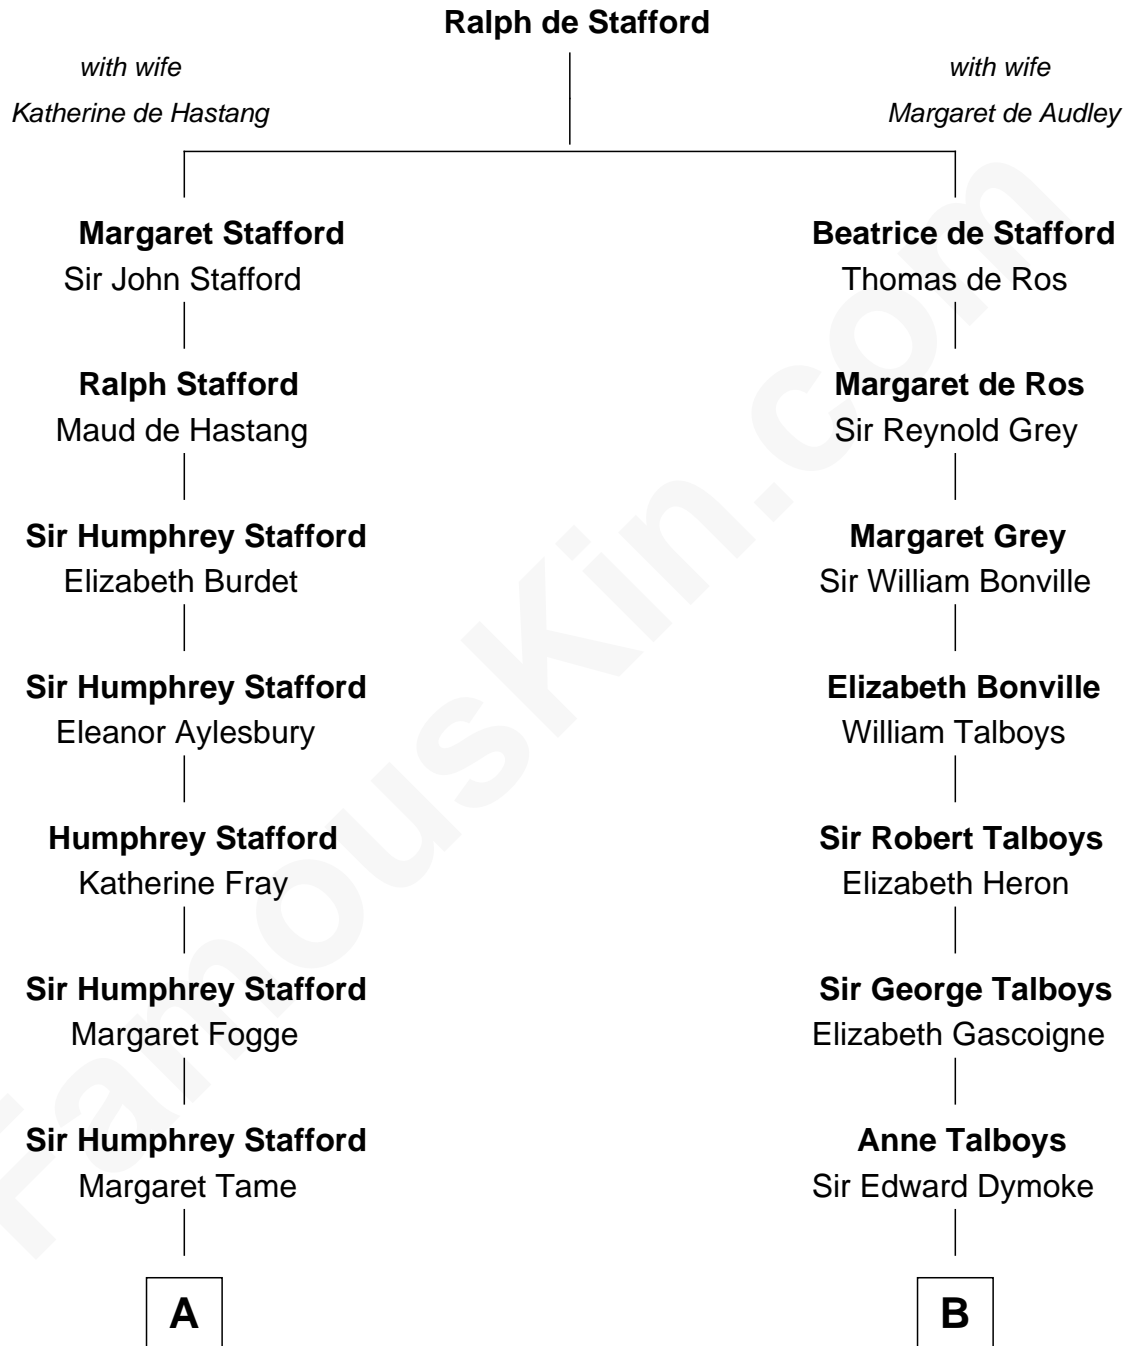

FamousKin.com

Relationship Chart of

William Greene

2nd Governor of Rhode Island

13th cousin 7 times removed of

Douglas Trumbull

Film Special Effects Pioneer

C

Robert Morris Wilton Trumbull

Emily Shurtleff

Morris Kinnard Trumbull

Alice G. Greer

Donald Edmond Trumbull

Marcia Hunt

Douglas Trumbull

Film Special Effects Pioneer