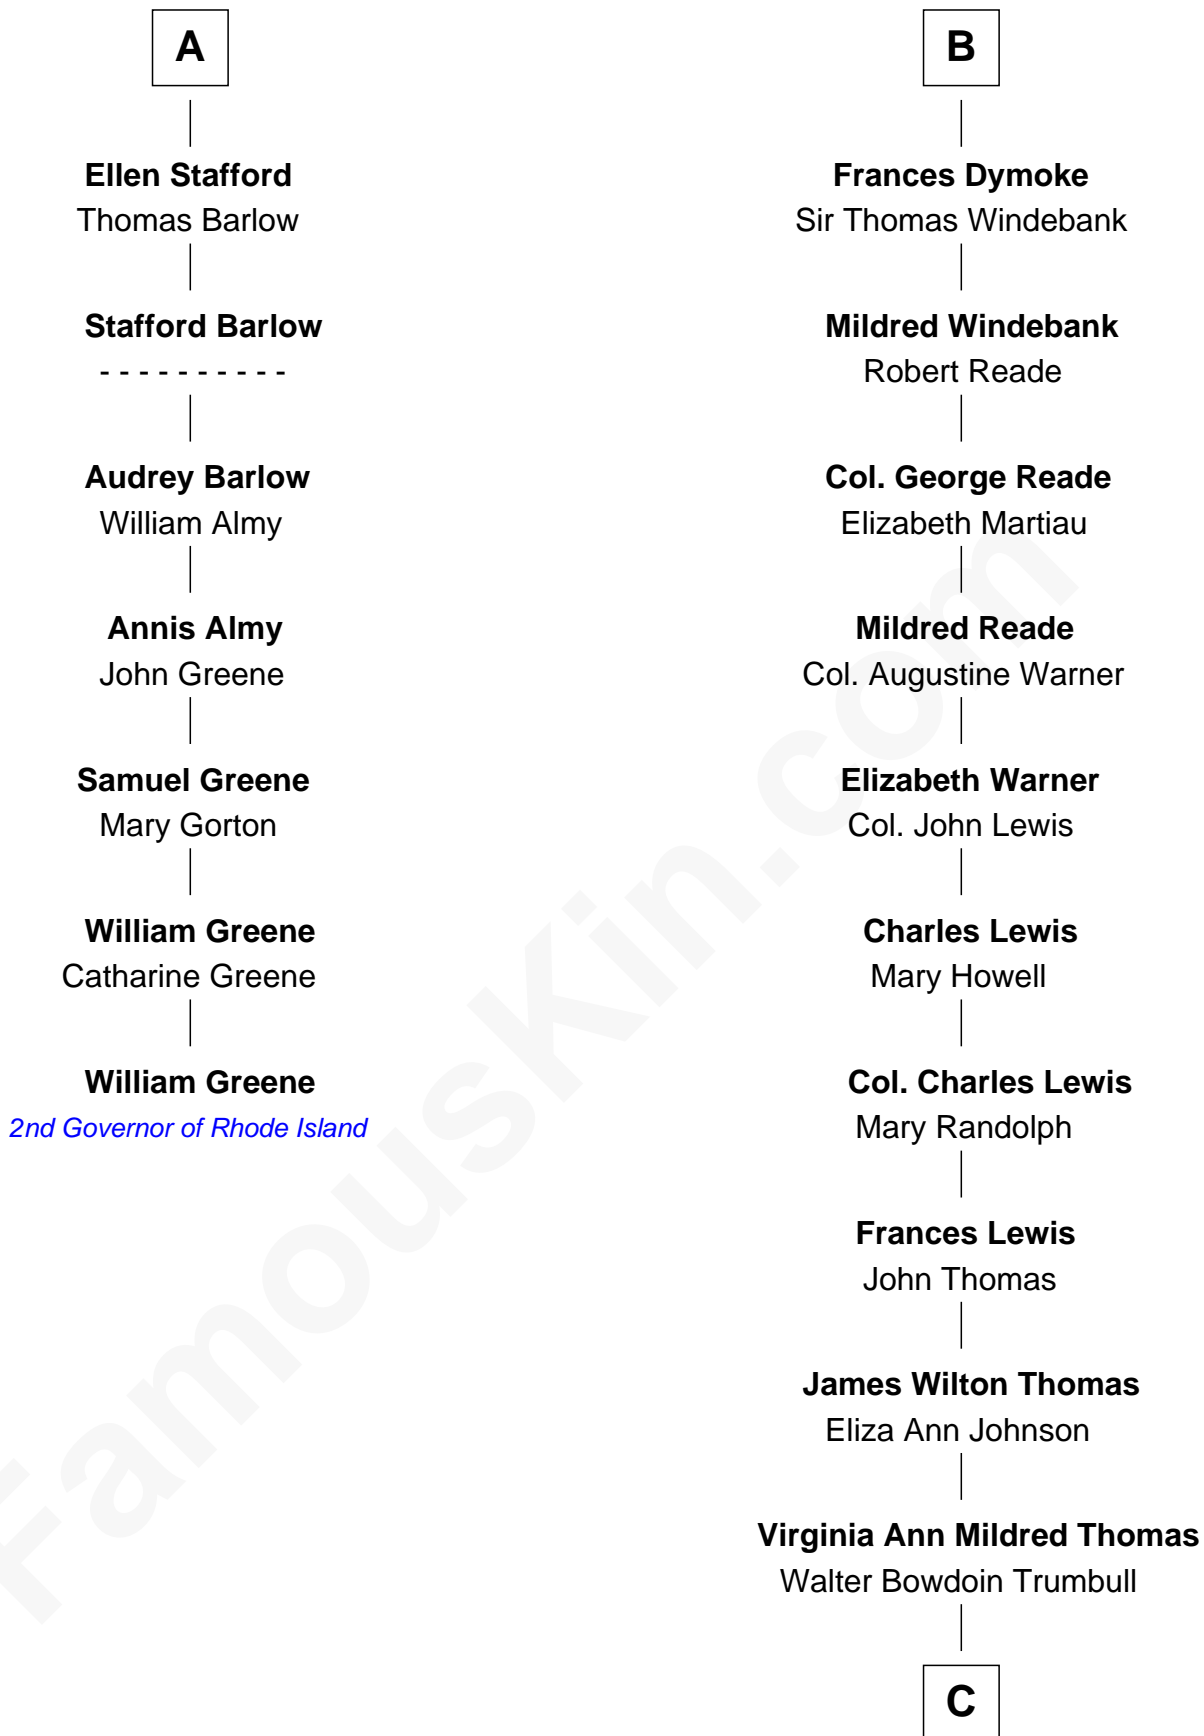

FamousKin.com

Relationship Chart of

William Greene

2nd Governor of Rhode Island

13th cousin 7 times removed of

Douglas Trumbull

Film Special Effects Pioneer

C

Robert Morris Wilton Trumbull

Emily Shurtleff

Morris Kinnard Trumbull

Alice G. Greer

Donald Edmond Trumbull

Marcia Hunt

Douglas Trumbull

Film Special Effects Pioneer