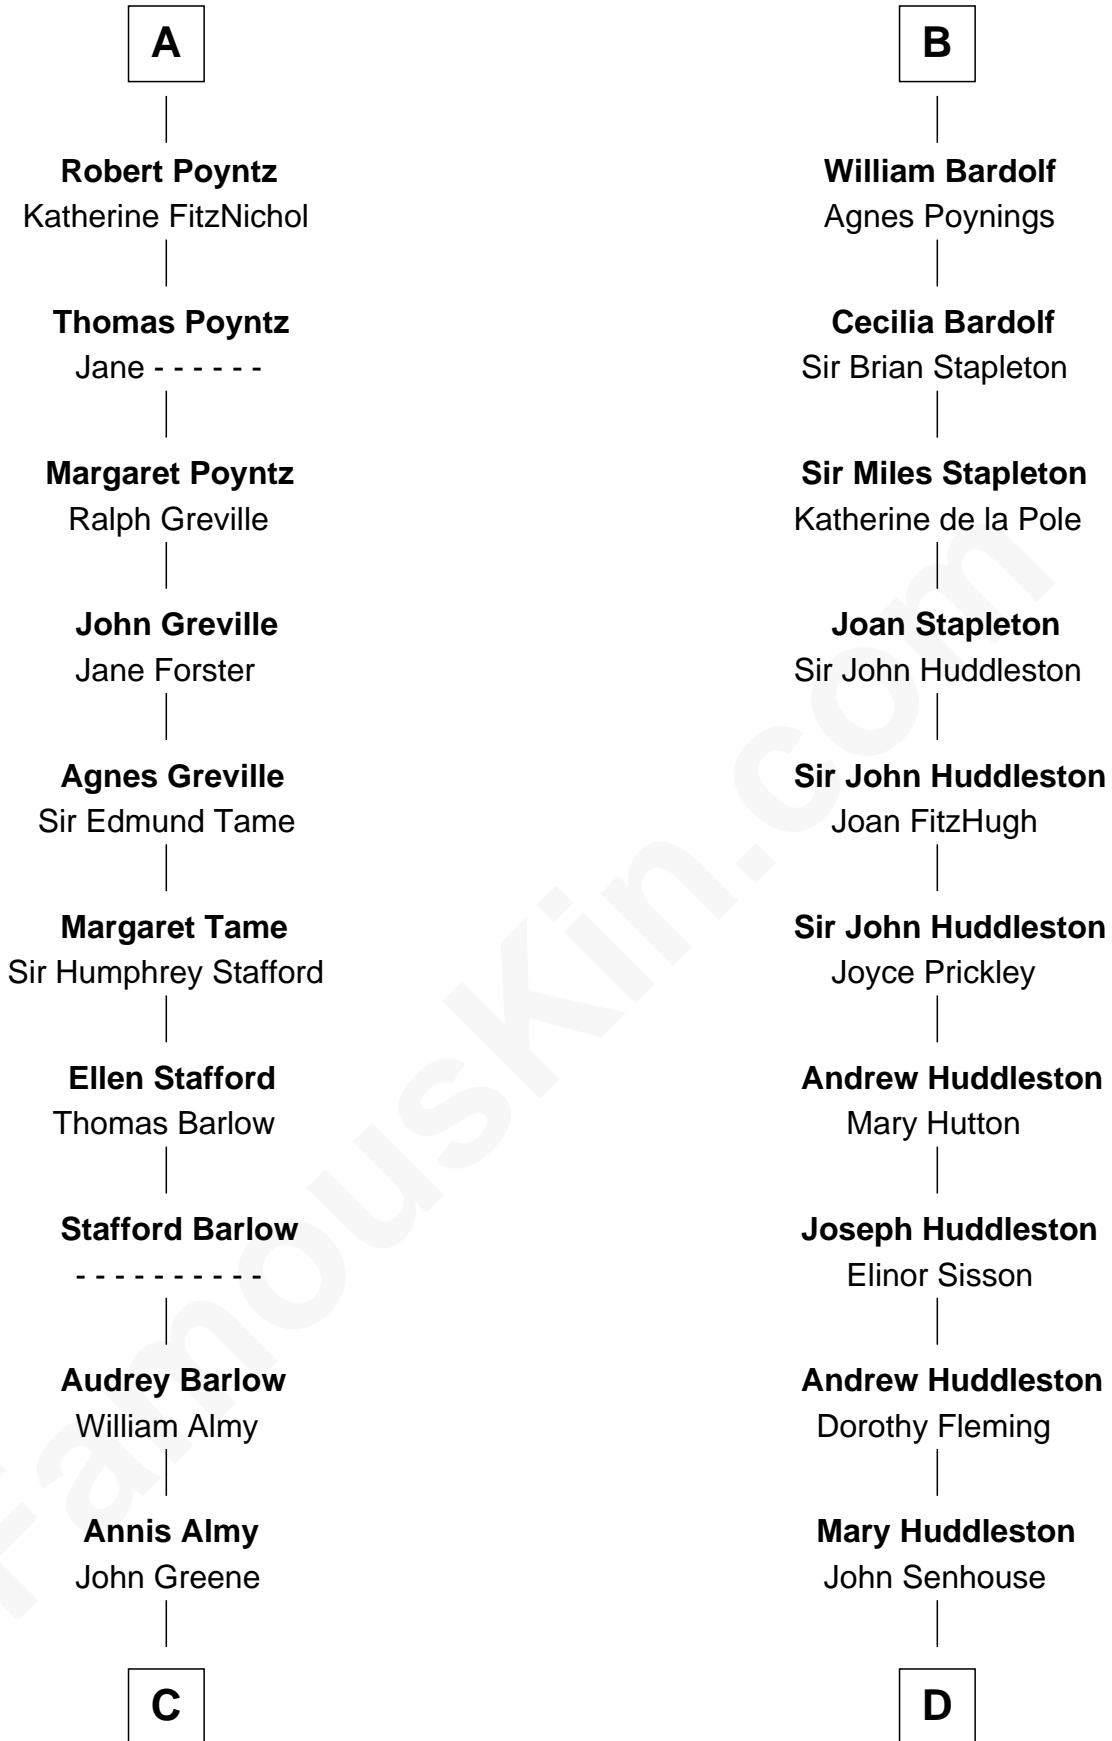

## Relationship Chart of

### William Greene

2nd Governor of Rhode Island

19th cousin 1 time removed of

**Fletcher Christian**

Leader of the mutiny on the Bounty

**Adeliza de Meschines**

**C**

**Samuel Greene**

Mary Gorton

**William Greene**

Catharine Greene

**William Greene**

*2nd Governor of Rhode Island*

**D**

**Humphrey Senhouse**

Eleanor Kirkby

**Bridget Senhouse**

John Christian

**Charles Christian**

Anne Dixon

**Fletcher Christian**

*Leader of the mutiny on the Bounty*