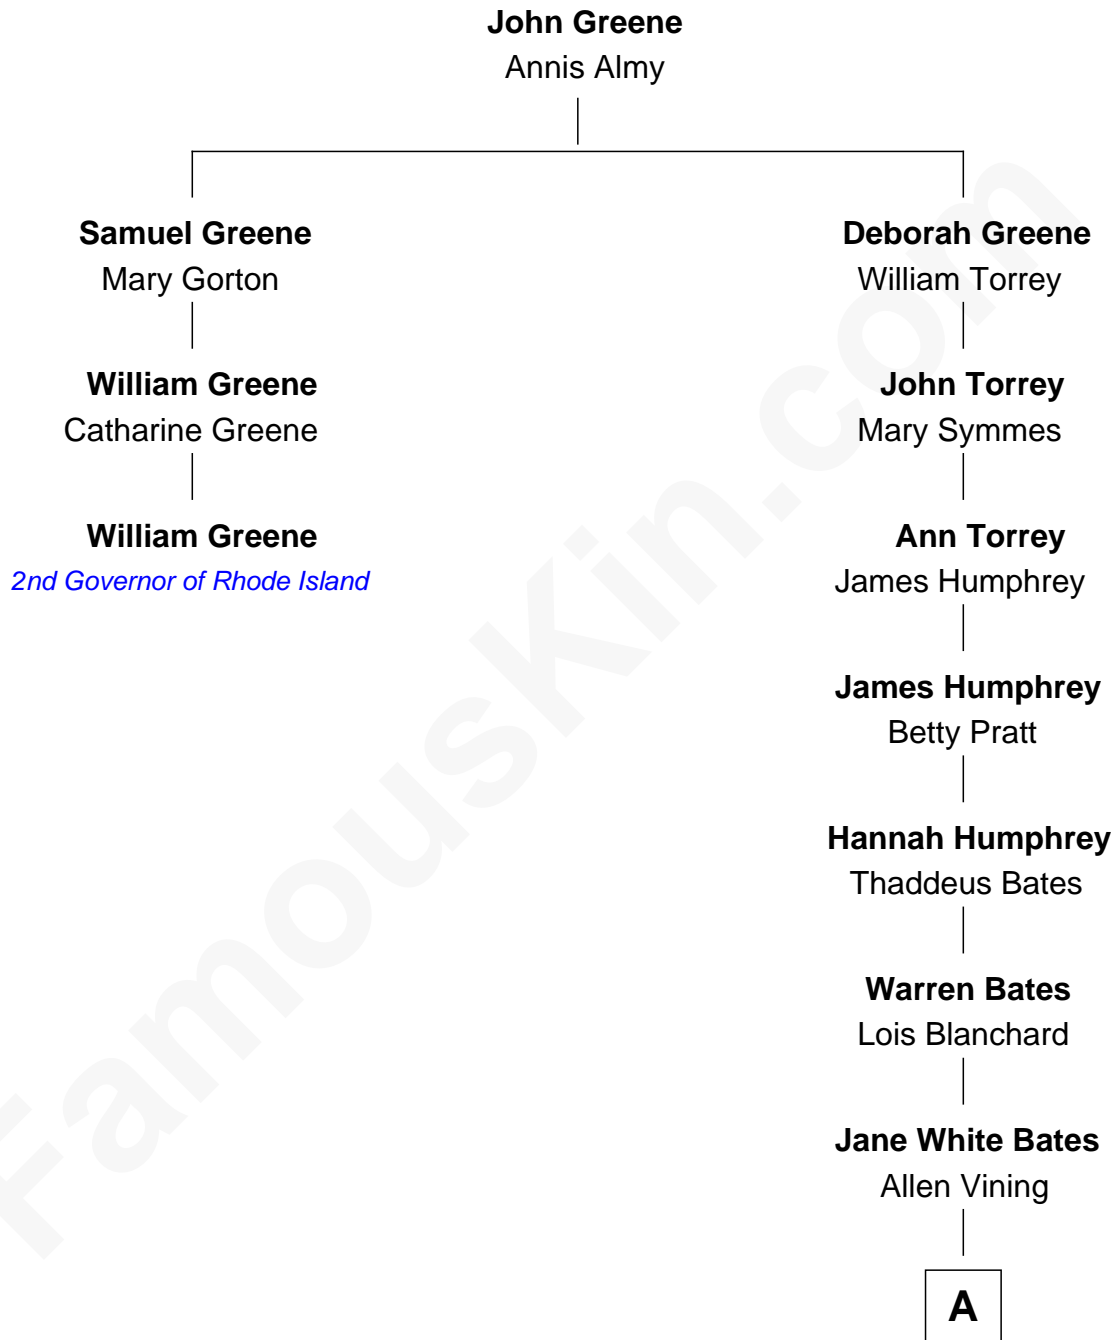

FamousKin.com Relationship Chart of

William Greene

2nd Governor of Rhode Island

2nd cousin 8 times removed of

Hal Holbrook

TV and Movie Actor

A

Lois Bates Vining

George Holbrook

Allen Vining Holbrook

Minnie Alberta Rowe

Harold Rowe Holbrook

Aileen R. Davenport

Hal Holbrook

TV and Movie Actor