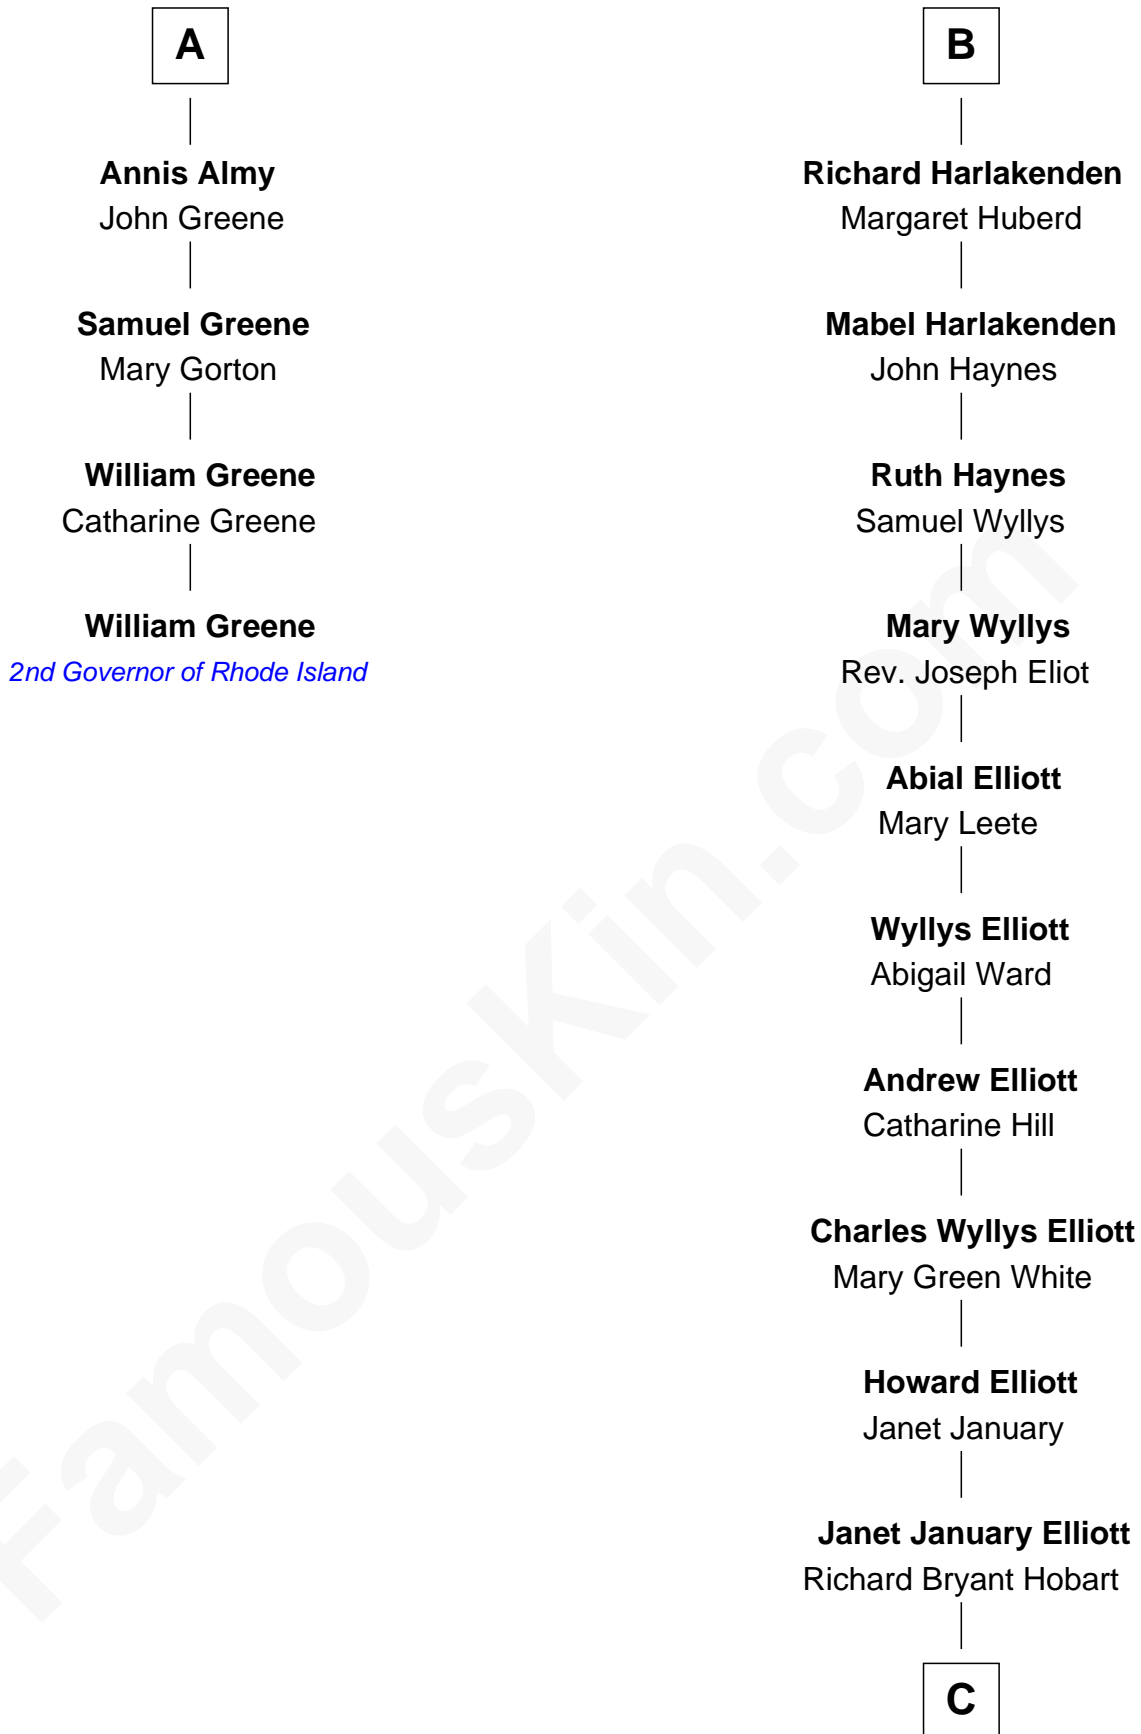

FamousKin.com

Relationship Chart of

William Greene

2nd Governor of Rhode Island

10th cousin 8 times removed of

Ali Wentworth

TV Actress and Comedienne

C

Mable Bryant Hobart
Eric Bartlett Wentworth

Ali Wentworth
TV Actress and Comedienne

FamousKin.com