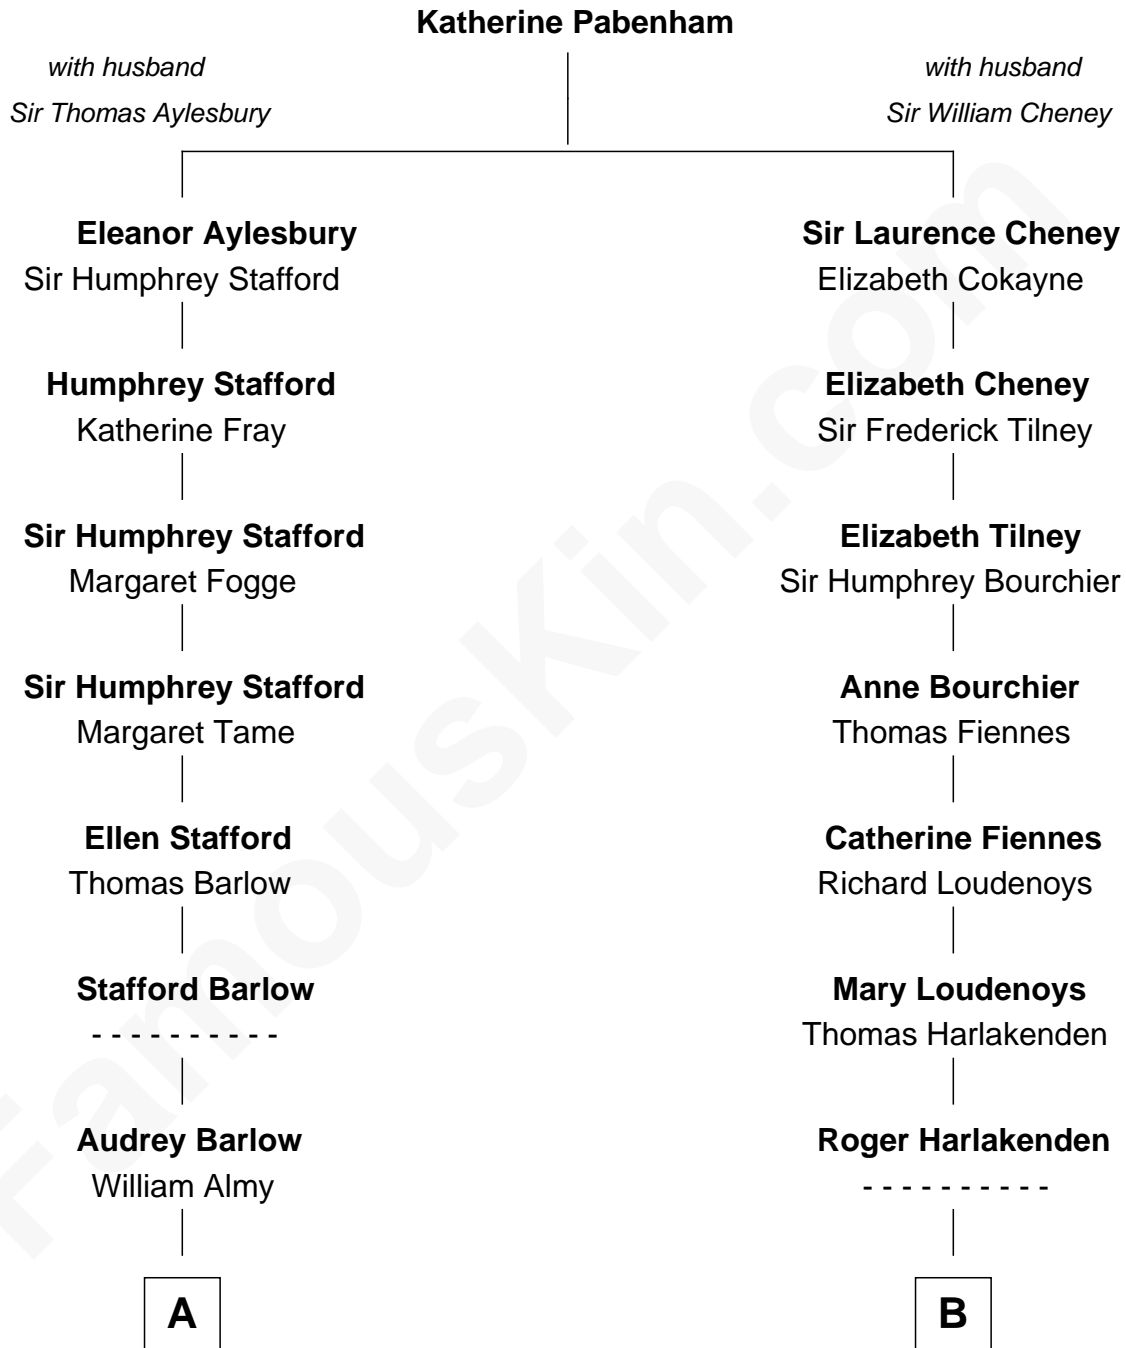

FamousKin.com

Relationship Chart of

William Greene

2nd Governor of Rhode Island

10th cousin 8 times removed of

Ali Wentworth

TV Actress and Comedienne

C

Mable Bryant Hobart
Eric Bartlett Wentworth

Ali Wentworth
TV Actress and Comedienne

FamousKin.com