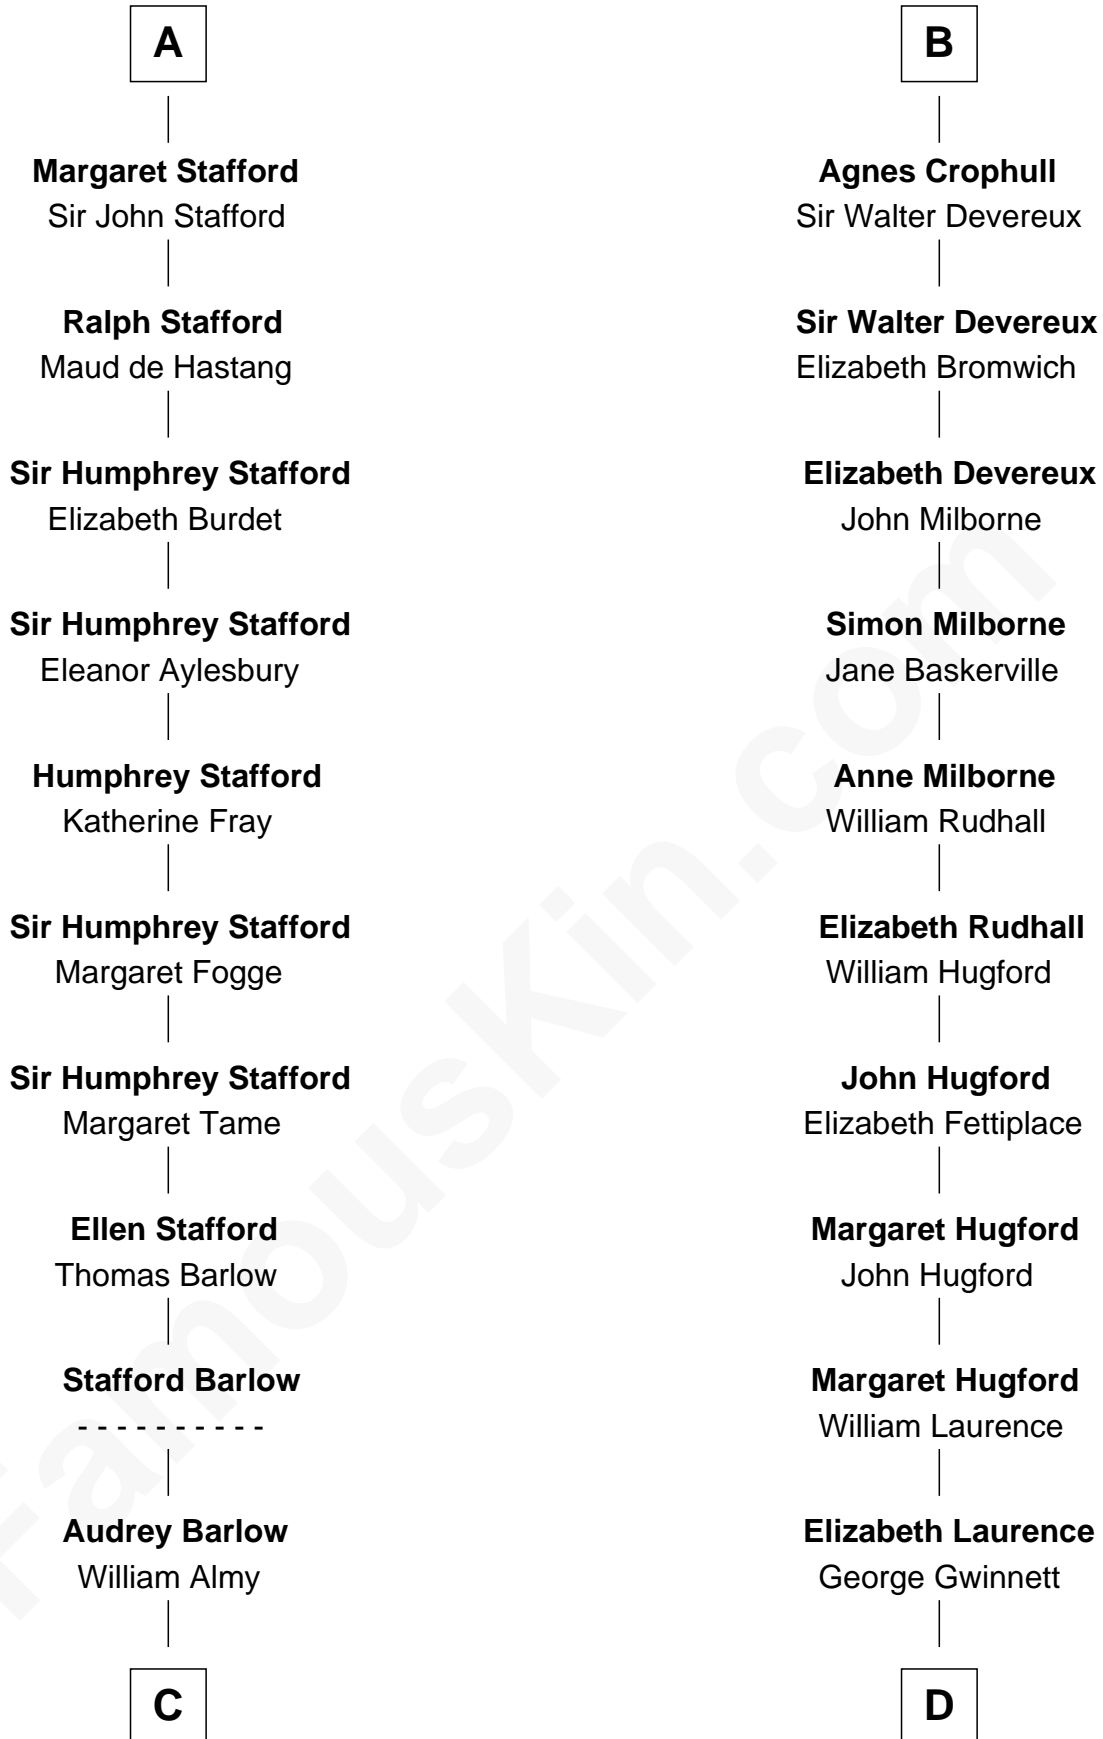

FamousKin.com Relationship Chart of

William Greene

2nd Governor of Rhode Island

20th cousin of

Button Gwinnett

Signer of the Declaration of Independence

John FitzGilbert
Sybilla of Salisbury

C

Annis Almy
John Greene

Samuel Greene
Mary Gorton

William Greene
Catharine Greene

William Greene
2nd Governor of Rhode Island

D

George Gwinnett
Elizabeth Randle

George Gwinnett
Elizabeth Coxe

Rev. Samuel Gwinnett
Anne Eames

Button Gwinnett
Signer of Declaration of Independence