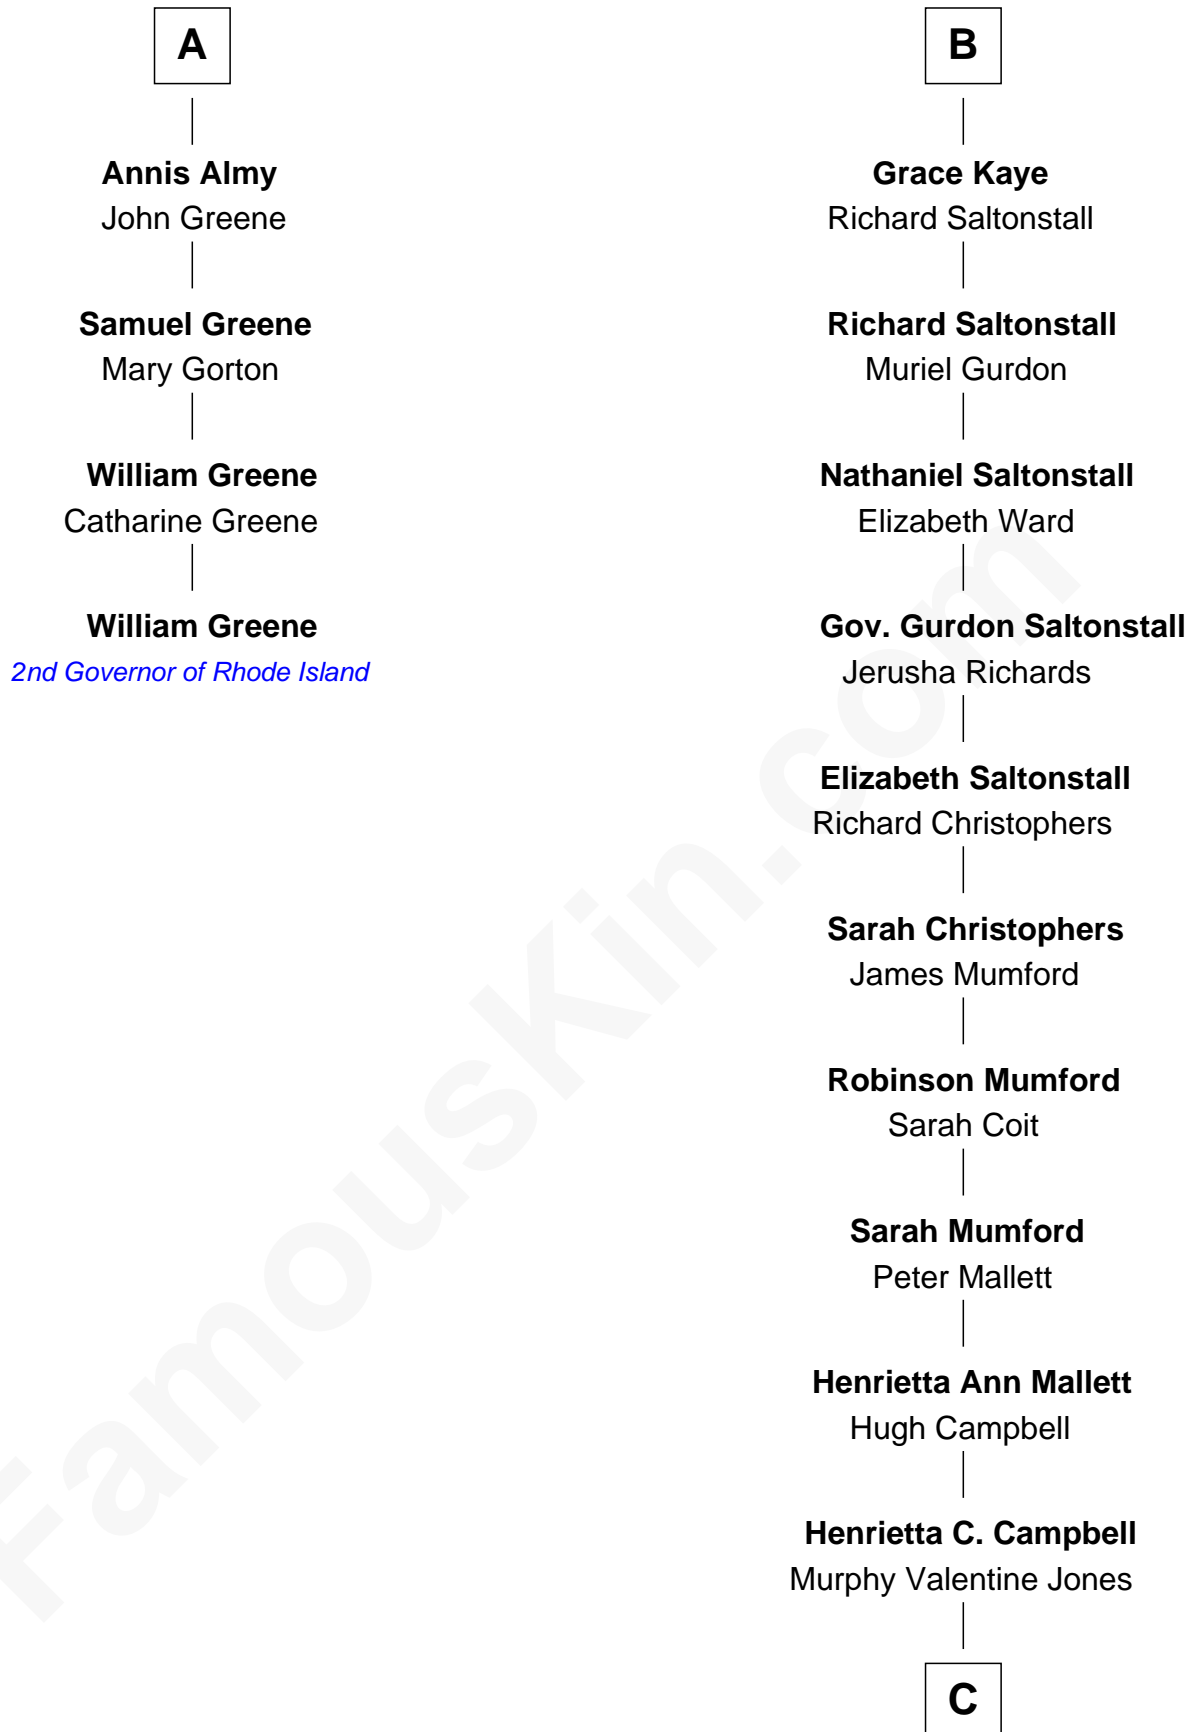

FamousKin.com

Relationship Chart of

William Greene

2nd Governor of Rhode Island

10th cousin 9 times removed of

Angela Y. Davis

Civil Rights Activist and former Black Panther

Sir Thomas Aylesbury

Katherine Pabenham

C

—
Murphy Renchor Jones

Mollie Spencer
—

—
Benjamin Frank Davis

Sallye Margarite Bell
—

—
Angela Y. Davis

Civil Rights Activist and former Black Panther