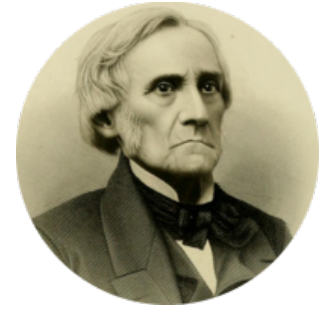

FamousKin.com

Relationship Chart of

William Greene

2nd Governor of Rhode Island

19th cousin 2 times removed of

William Woodbridge

2nd Governor of Michigan