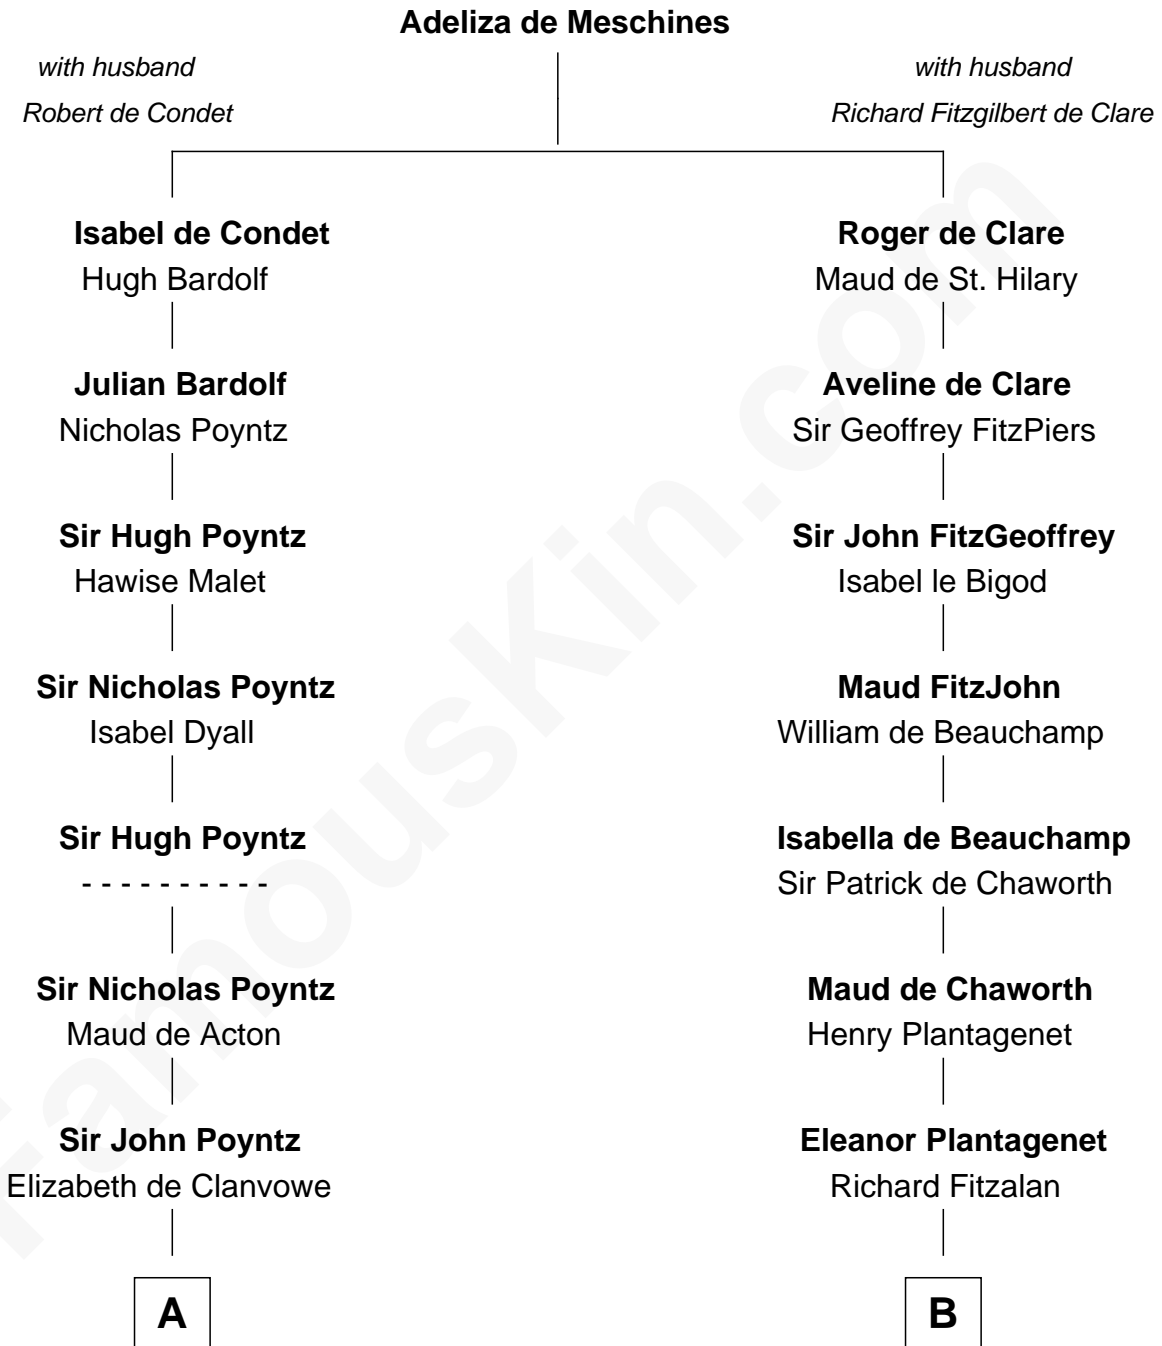

FamousKin.com

Relationship Chart of

William Greene

2nd Governor of Rhode Island

19th cousin 2 times removed of

William Woodbridge

2nd Governor of Michigan