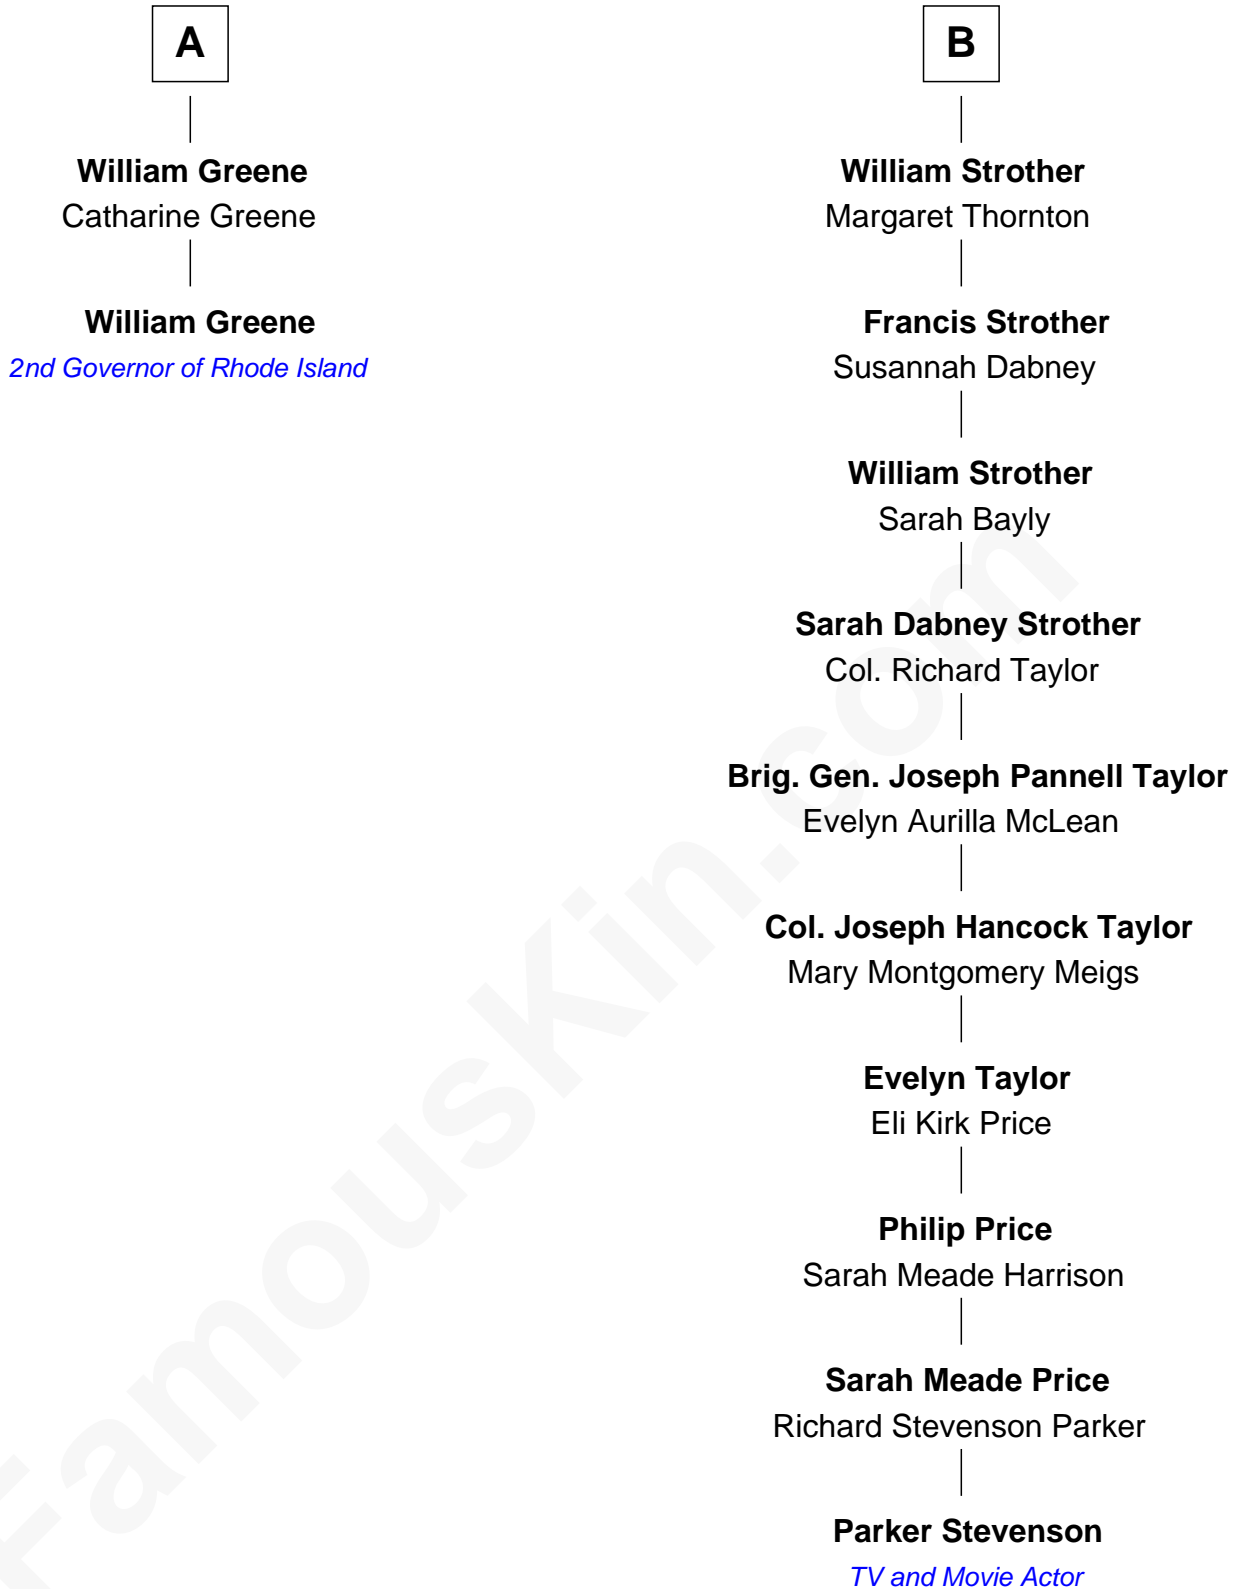

FamousKin.com Relationship Chart of

William Greene

2nd Governor of Rhode Island

8th cousin 8 times removed of

Parker Stevenson

TV and Movie Actor

Humphrey Stafford

Katherine Fray

William Almy

Annis Almy

John Greene

Samuel Greene

Mary Gorton

A

Anne Stafford

Sir Richard Neville

Dorothy Neville

Sir John Dawney

Anne Dawney

Sir George Conyers

Sir John Conyers

Agnes Bowes

Eleanor Conyers

Lancelot Strother

William Strother

Elizabeth -----

William Strother

Dorothy -----

B

William Greene photo by [Sarnold17](#) (CC BY-SA 3.0)