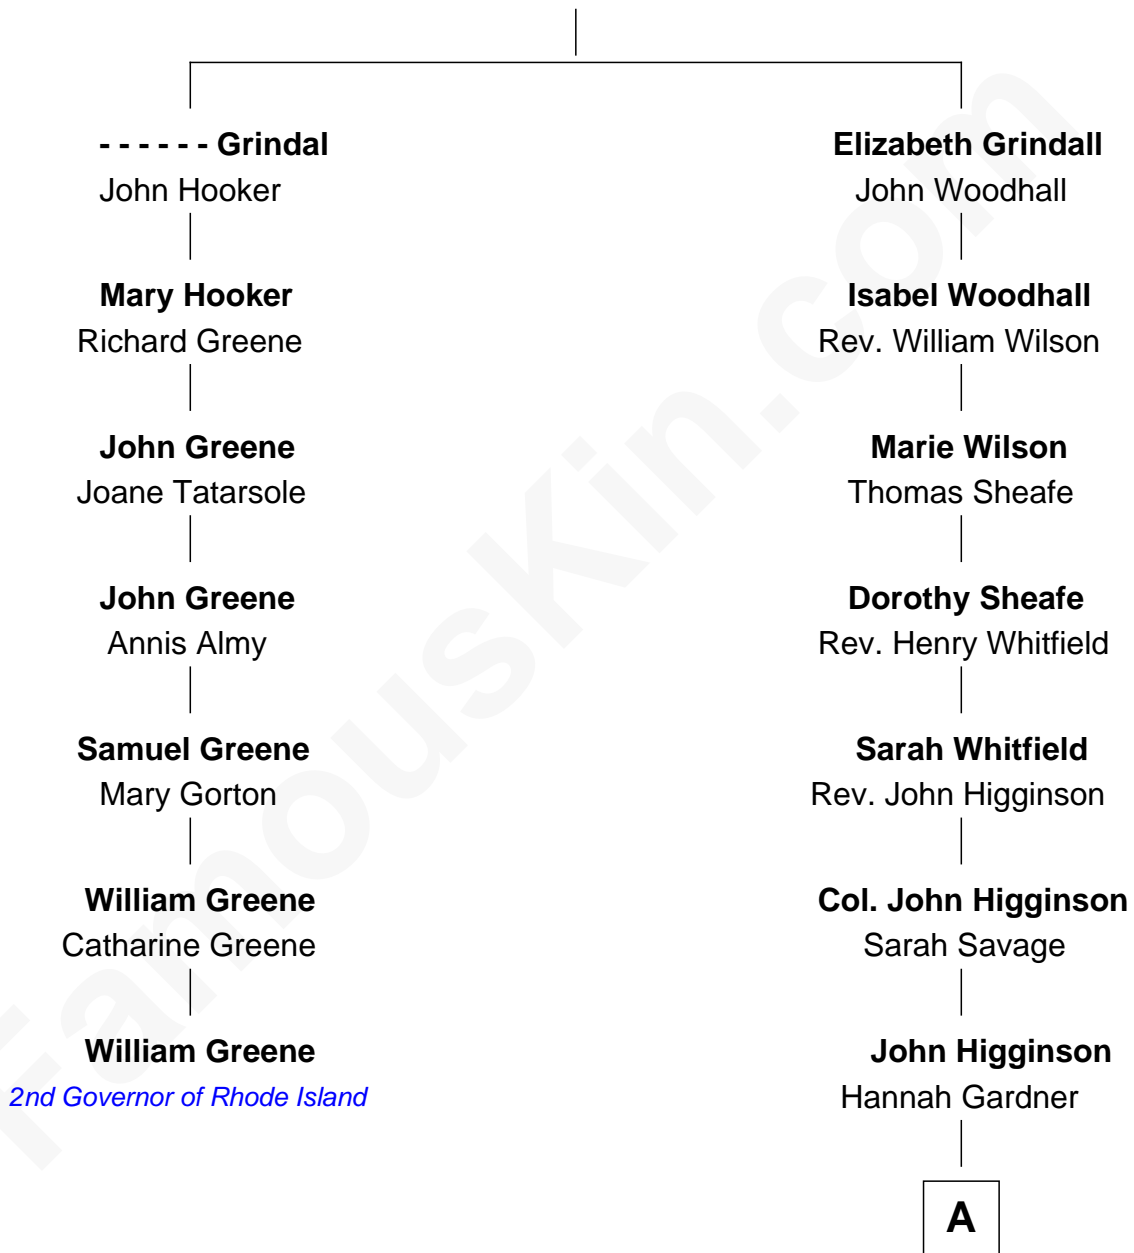

FamousKin.com

Relationship Chart of

William Greene

2nd Governor of Rhode Island

6th cousin 7 times removed of

Robert Frost

Poet and Playwright

William Grindall

A

Elizabeth Higginson
Rev. Benjamin Prescott

Elizabeth Prescott
William Frost

William Frost
Sarah Holt

Samuel Abbott Frost
Mary Blunt

William Prescott Frost
Judith Colcord

William Prescott Frost
Isabella Moodie