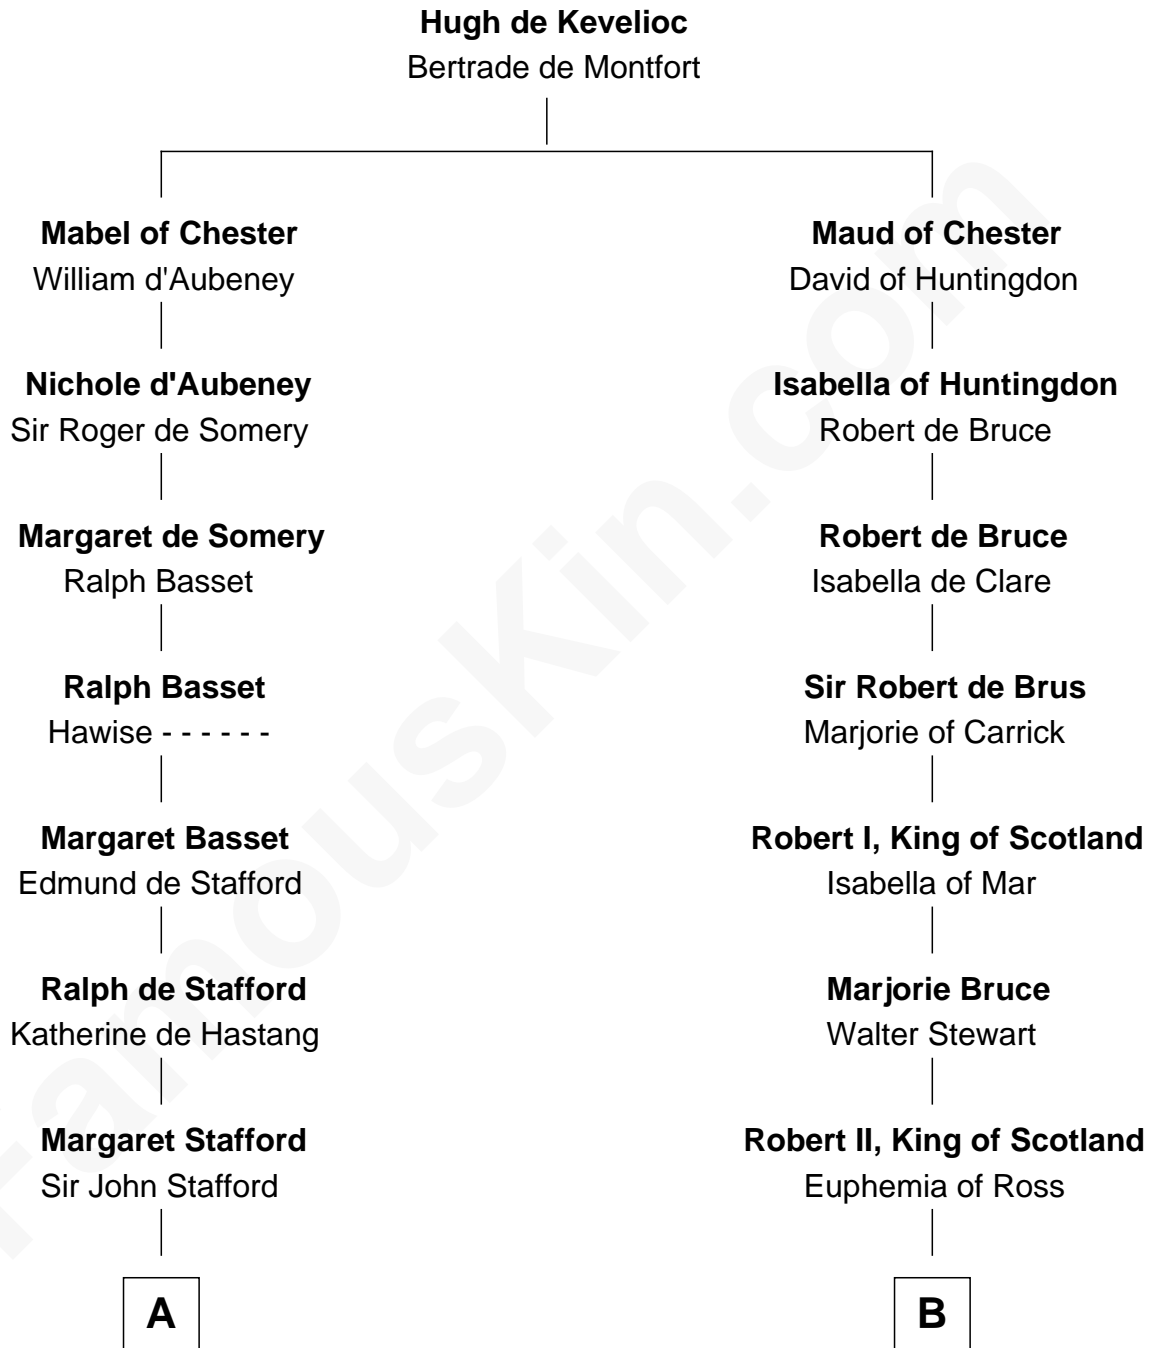

## Relationship Chart of

### William Greene

2nd Governor of Rhode Island

18th cousin 1 time removed of

### Major John Pitcairn

British Commander at Battle of Lexington

**C**

**Samuel Greene**

Mary Gorton

**William Greene**

Catharine Greene

**William Greene**