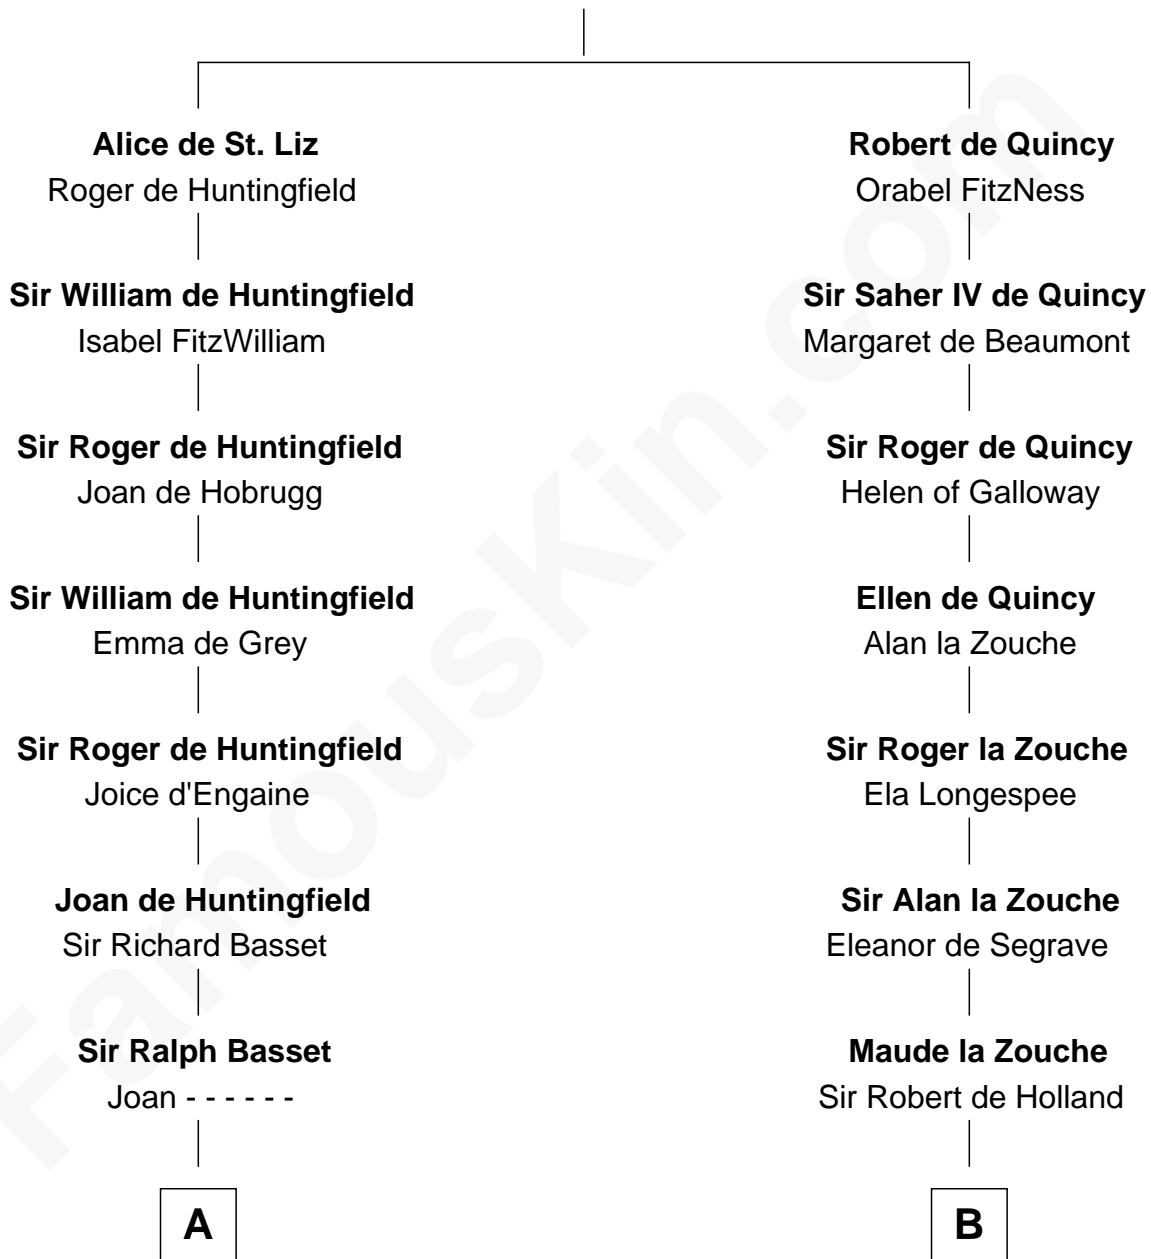

FamousKin.com

Relationship Chart of

William Greene

2nd Governor of Rhode Island

19th cousin 1 time removed of

Major John Pitcairn

British Commander at Battle of Lexington

Saheer I de Quincy

Maud de St. Liz

C

Annis Almy
John Greene

Samuel Greene
Mary Gorton

William Greene
Catharine Greene

William Greene
2nd Governor of Rhode Island

D

Mary Erskine
William Hamilton