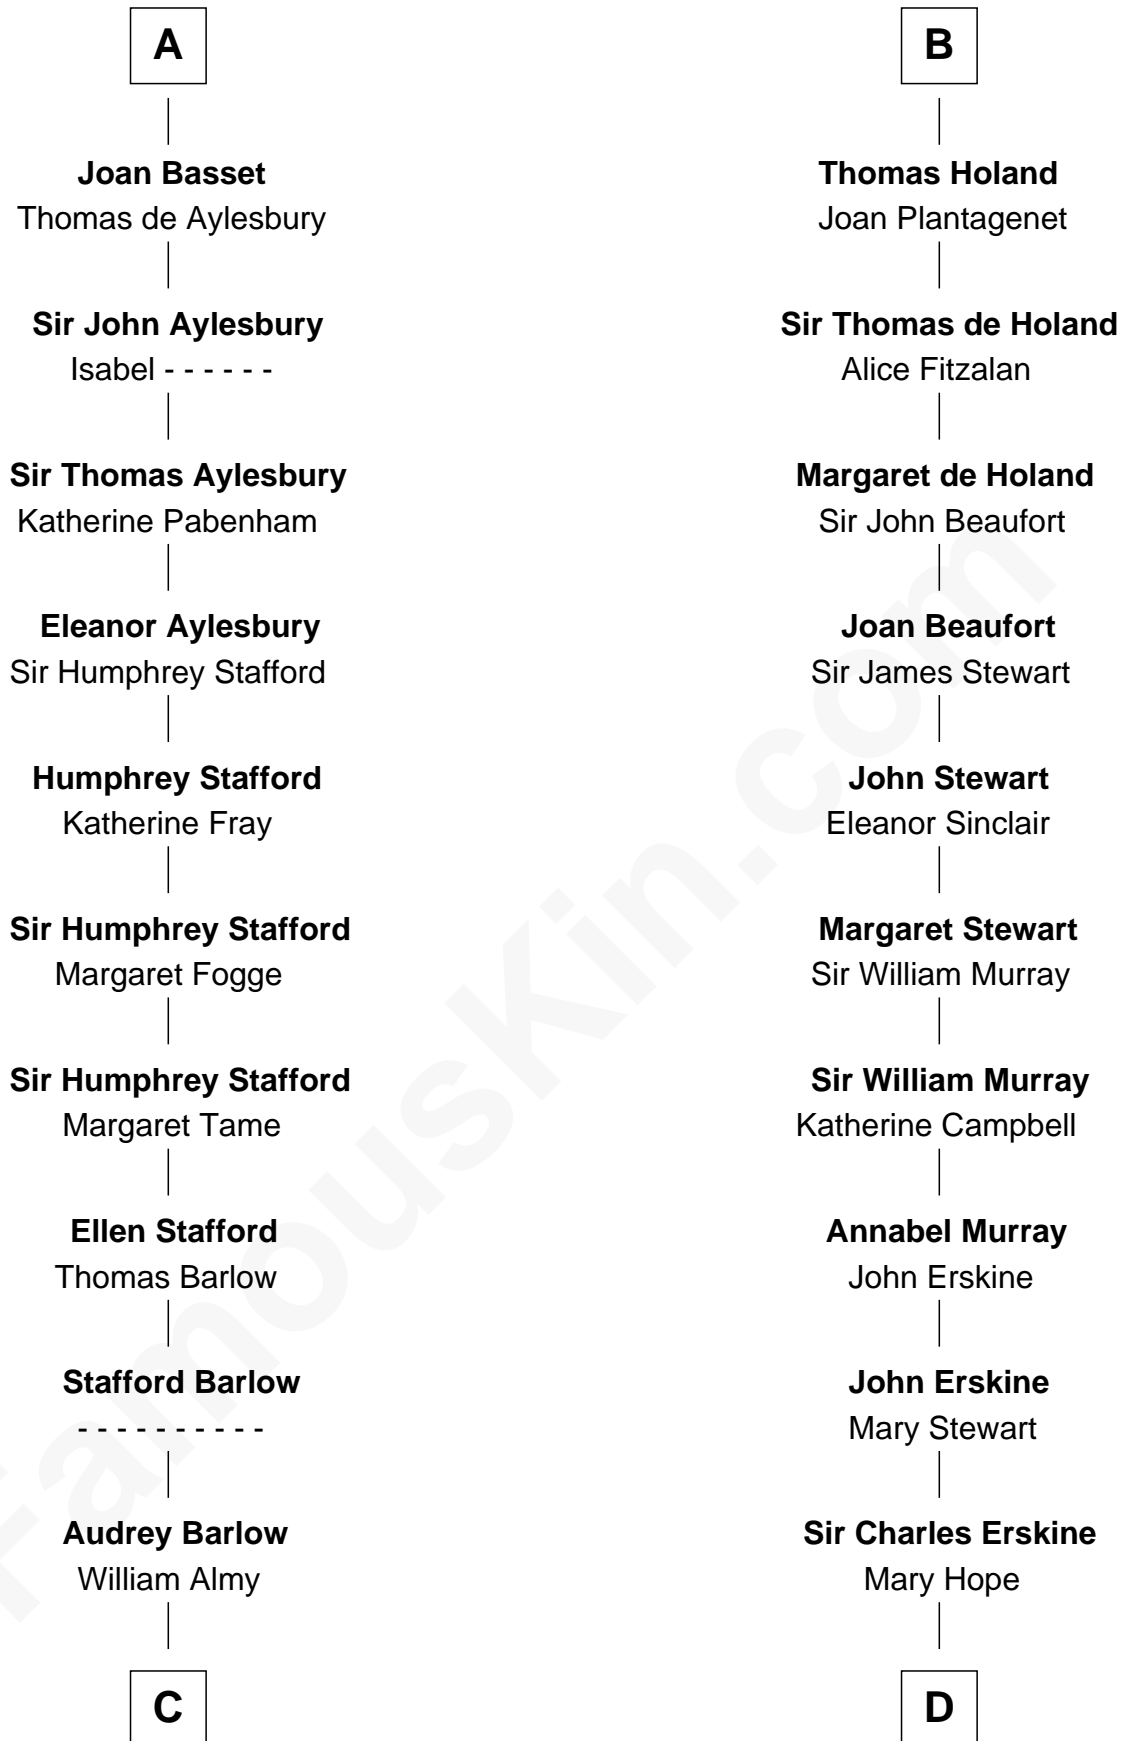

FamousKin.com

Relationship Chart of

William Greene

2nd Governor of Rhode Island

19th cousin 1 time removed of

Major John Pitcairn

British Commander at Battle of Lexington

Saheer I de Quincy

Maud de St. Liz

C

Annis Almy
John Greene

Samuel Greene
Mary Gorton

William Greene
Catharine Greene

William Greene
2nd Governor of Rhode Island

D

Mary Erskine
William Hamilton

Katherine Hamilton
Rev. David Pitcairn

Major John Pitcairn
British Commander at Lexington

FamousKin.com