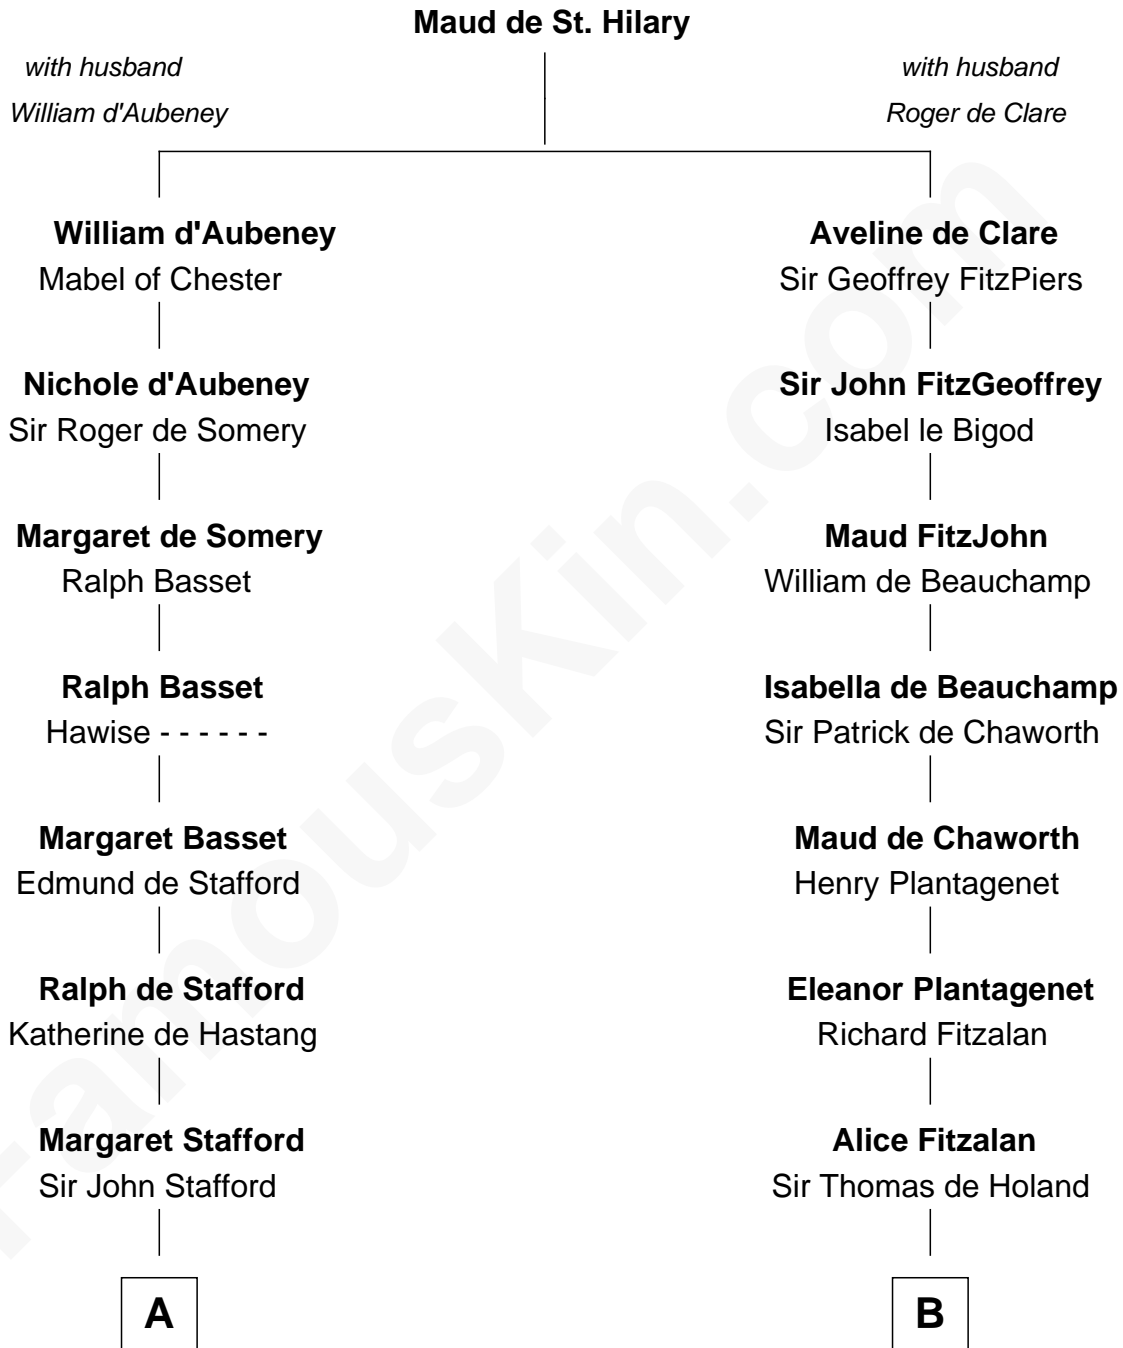

## Relationship Chart of

### William Greene

2nd Governor of Rhode Island

17th cousin 2 times removed of

### Major John Pitcairn

British Commander at Battle of Lexington

**C**

—  
**Samuel Greene**

Mary Gorton

—  
**William Greene**

Catharine Greene

—  
**William Greene**