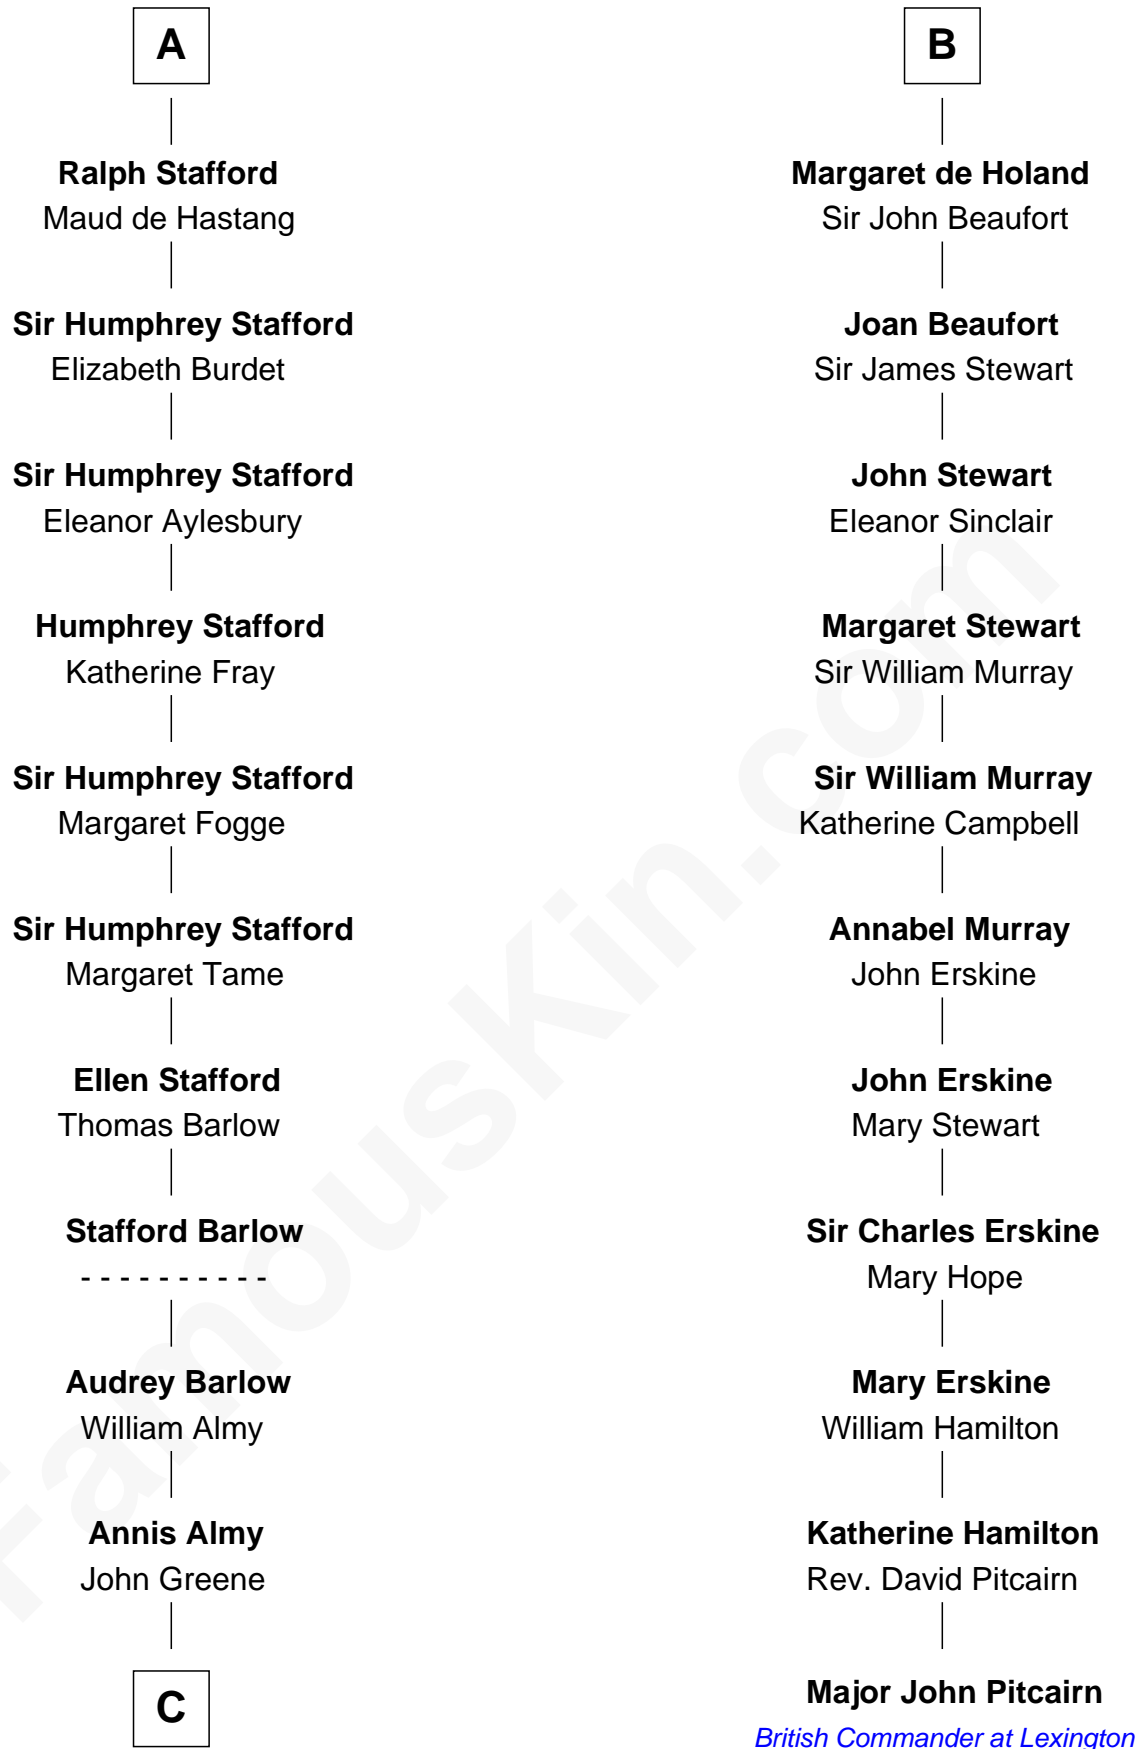

## Relationship Chart of

### William Greene

2nd Governor of Rhode Island

17th cousin 2 times removed of

### Major John Pitcairn

British Commander at Battle of Lexington

**C**

—  
**Samuel Greene**

Mary Gorton

—  
**William Greene**

Catharine Greene

—  
**William Greene**