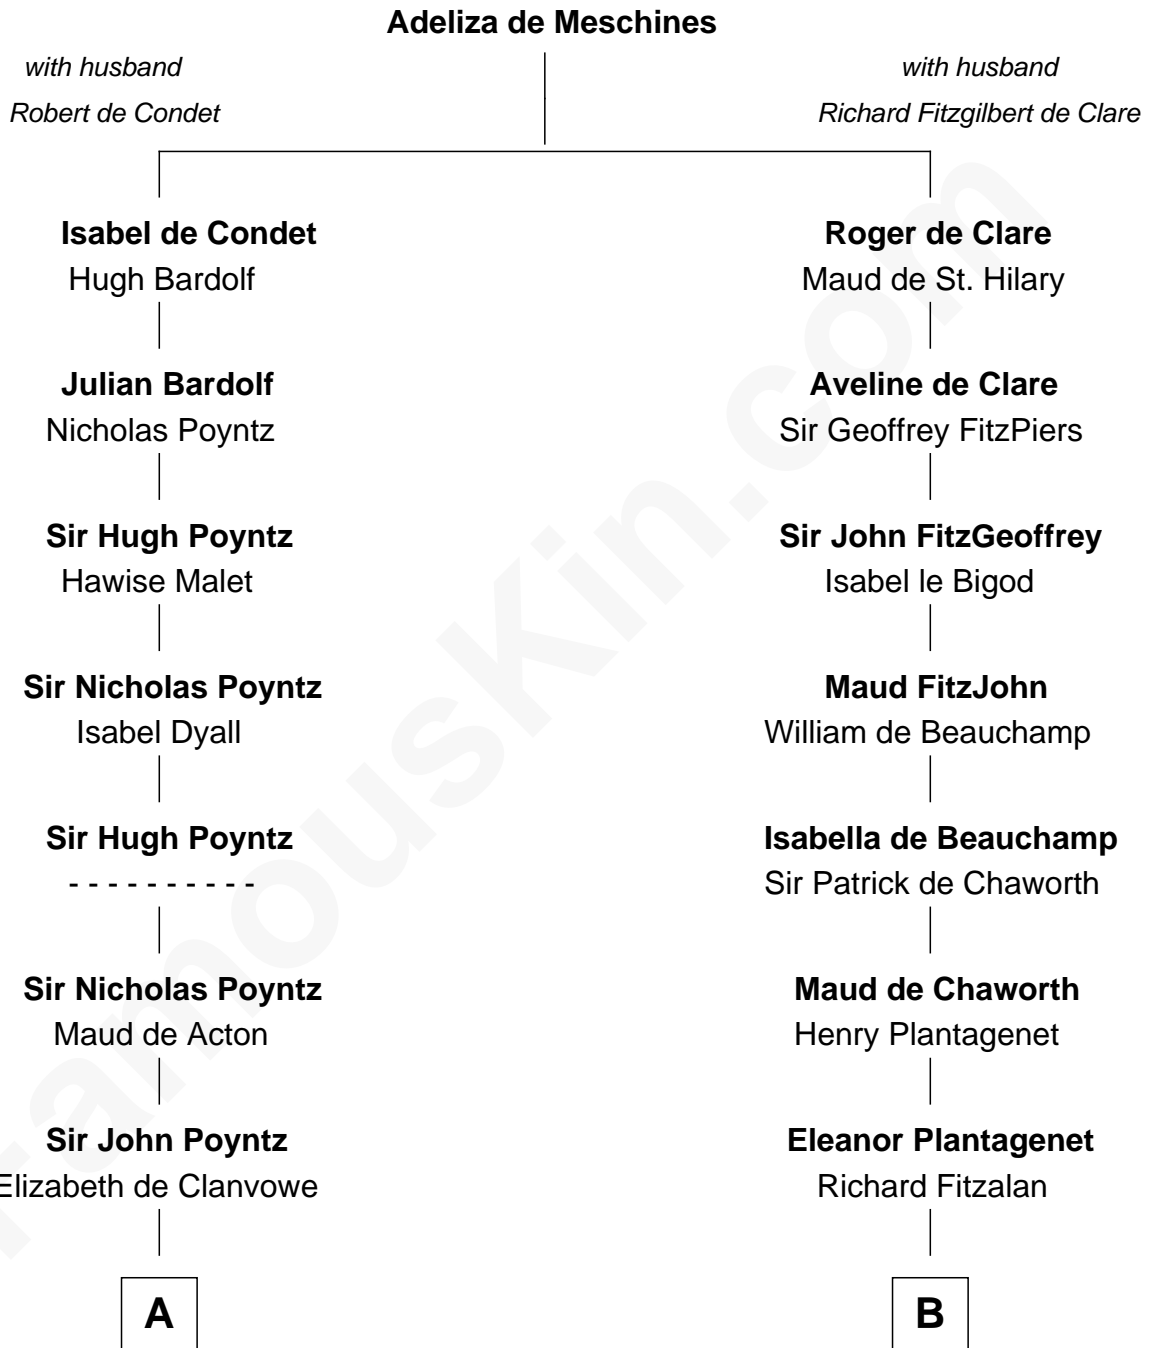

FamousKin.com

Relationship Chart of

William Greene

2nd Governor of Rhode Island

18th cousin 1 time removed of

Major John Pitcairn

British Commander at Battle of Lexington

C

Samuel Greene

Mary Gorton

William Greene

Catharine Greene

William Greene

2nd Governor of Rhode Island

D

Katherine Hamilton