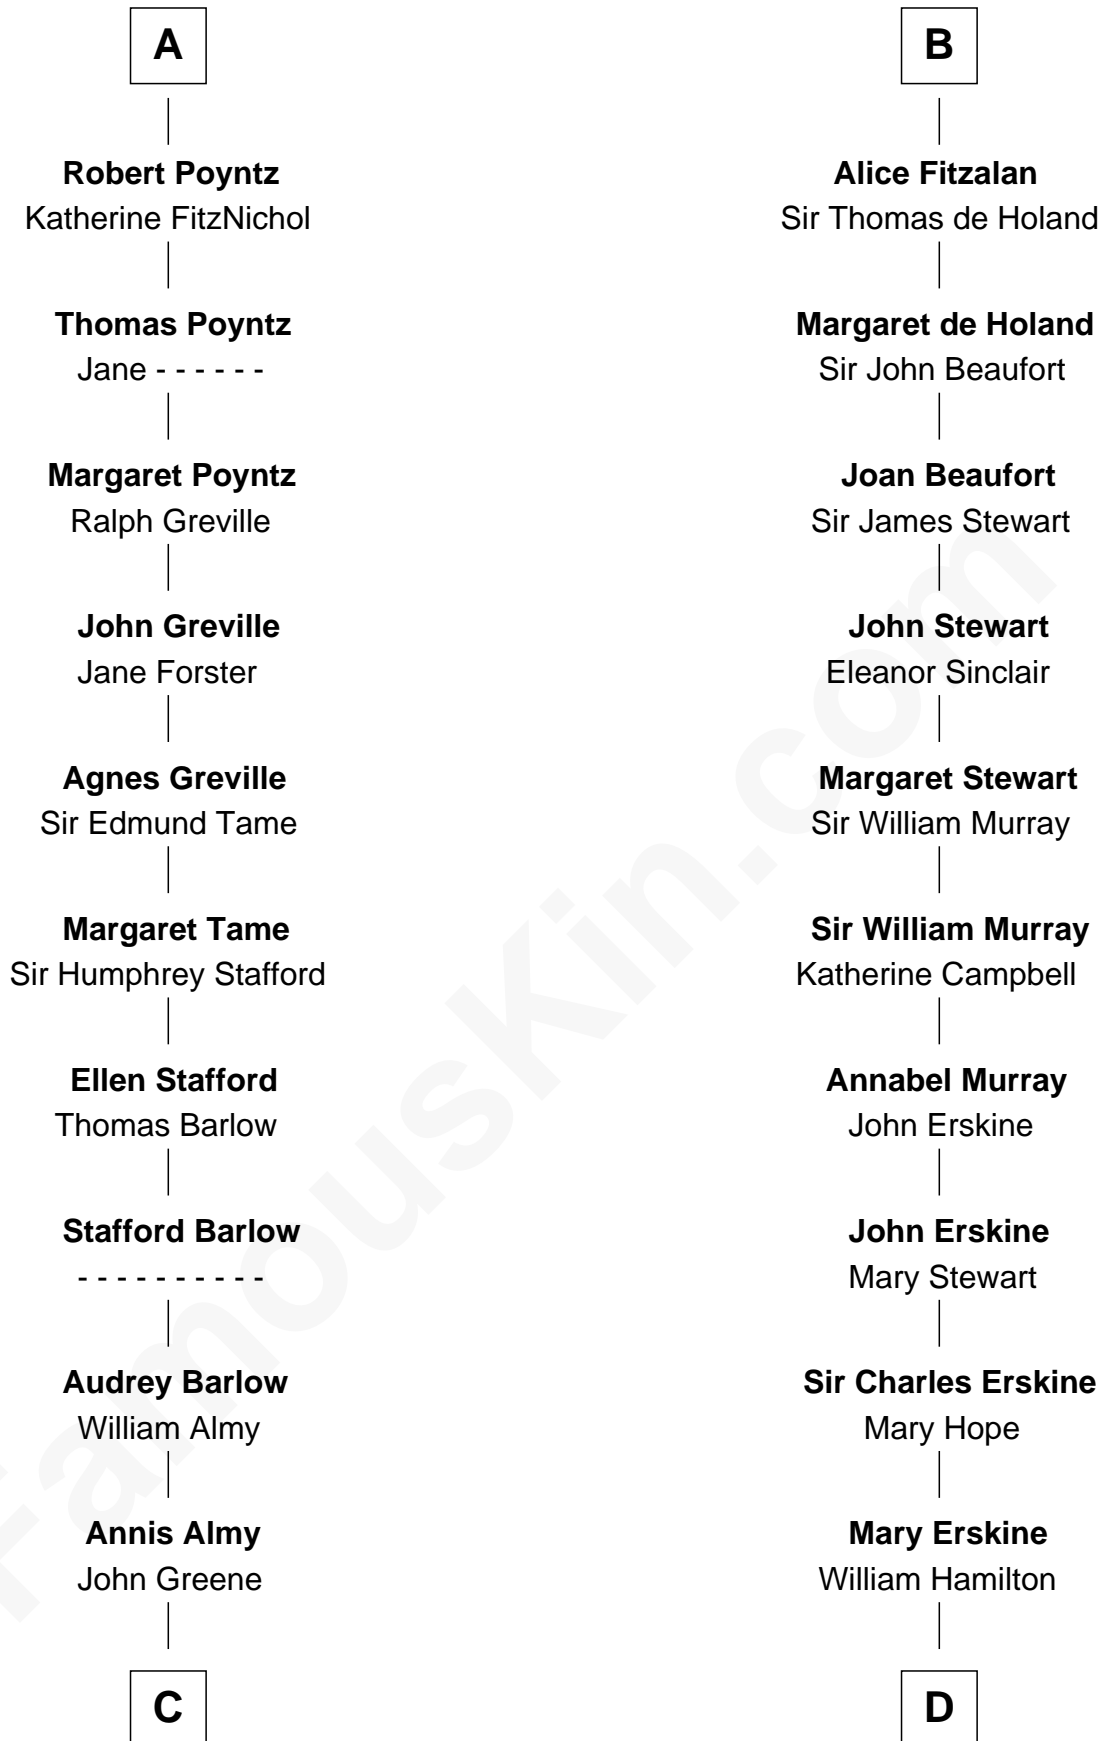

FamousKin.com

Relationship Chart of

William Greene

2nd Governor of Rhode Island

18th cousin 1 time removed of

Major John Pitcairn

British Commander at Battle of Lexington

C

Samuel Greene

Mary Gorton

William Greene

Catharine Greene

William Greene

2nd Governor of Rhode Island

D

Katherine Hamilton