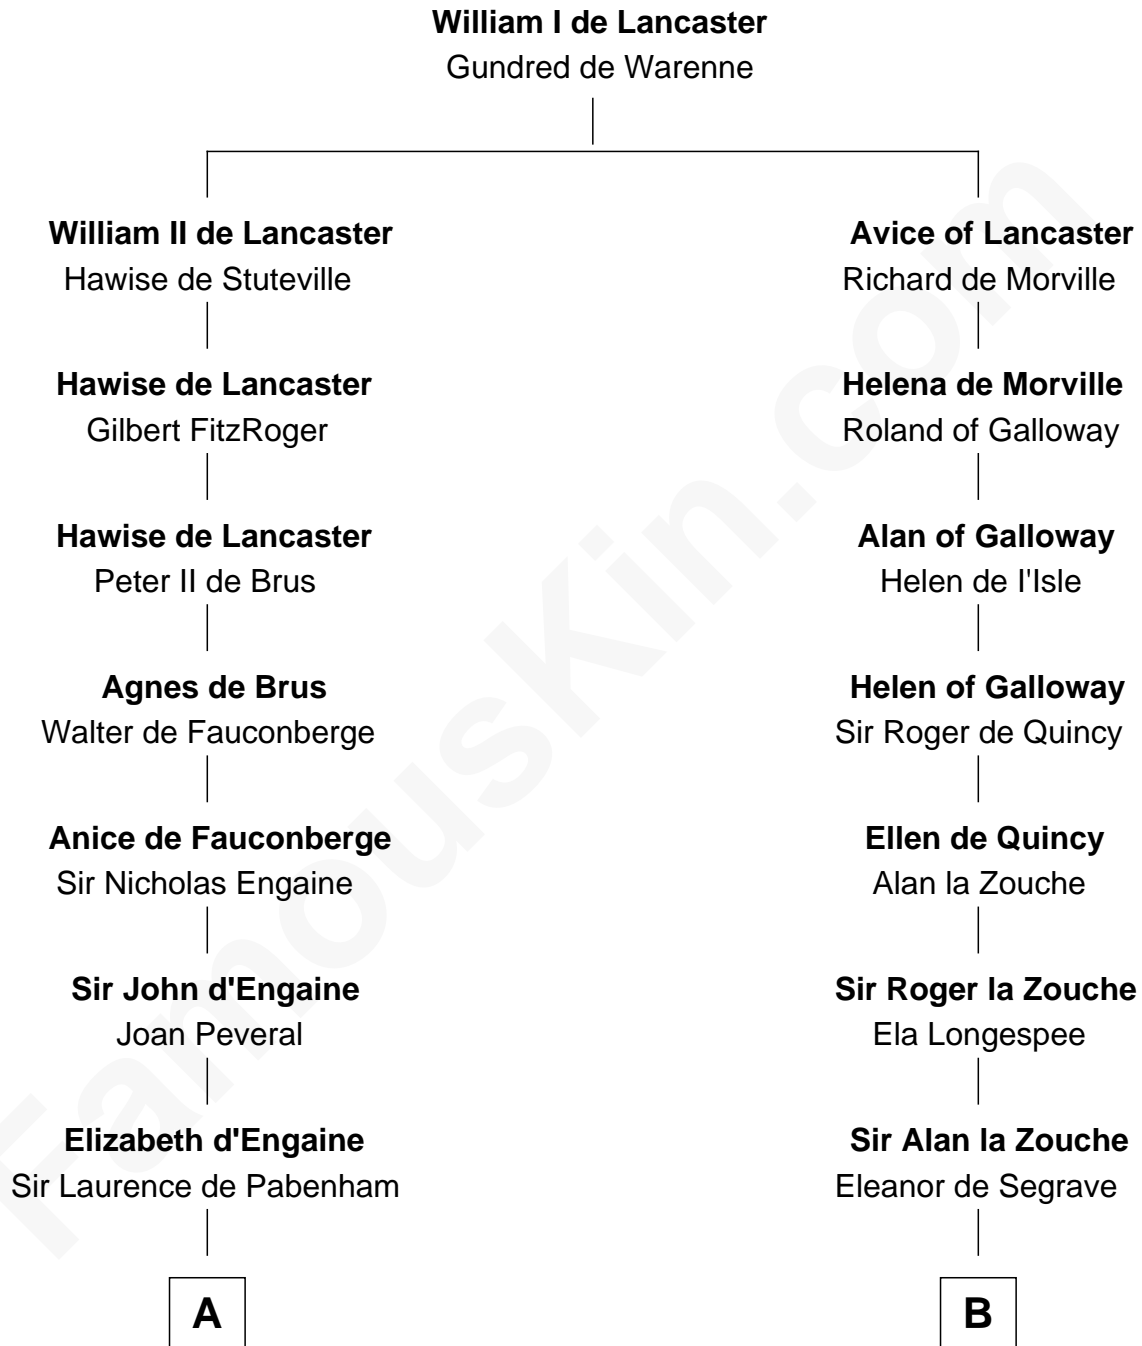

FamousKin.com

Relationship Chart of

William Greene

2nd Governor of Rhode Island

18th cousin 2 times removed of

Major John Pitcairn

British Commander at Battle of Lexington

C

William Greene
Catharine Greene

William Greene
2nd Governor of Rhode Island

D

Sir Charles Erskine
Mary Hope

Mary Erskine
William Hamilton

Katherine Hamilton
Rev. David Pitcairn

Major John Pitcairn
British Commander at Lexington