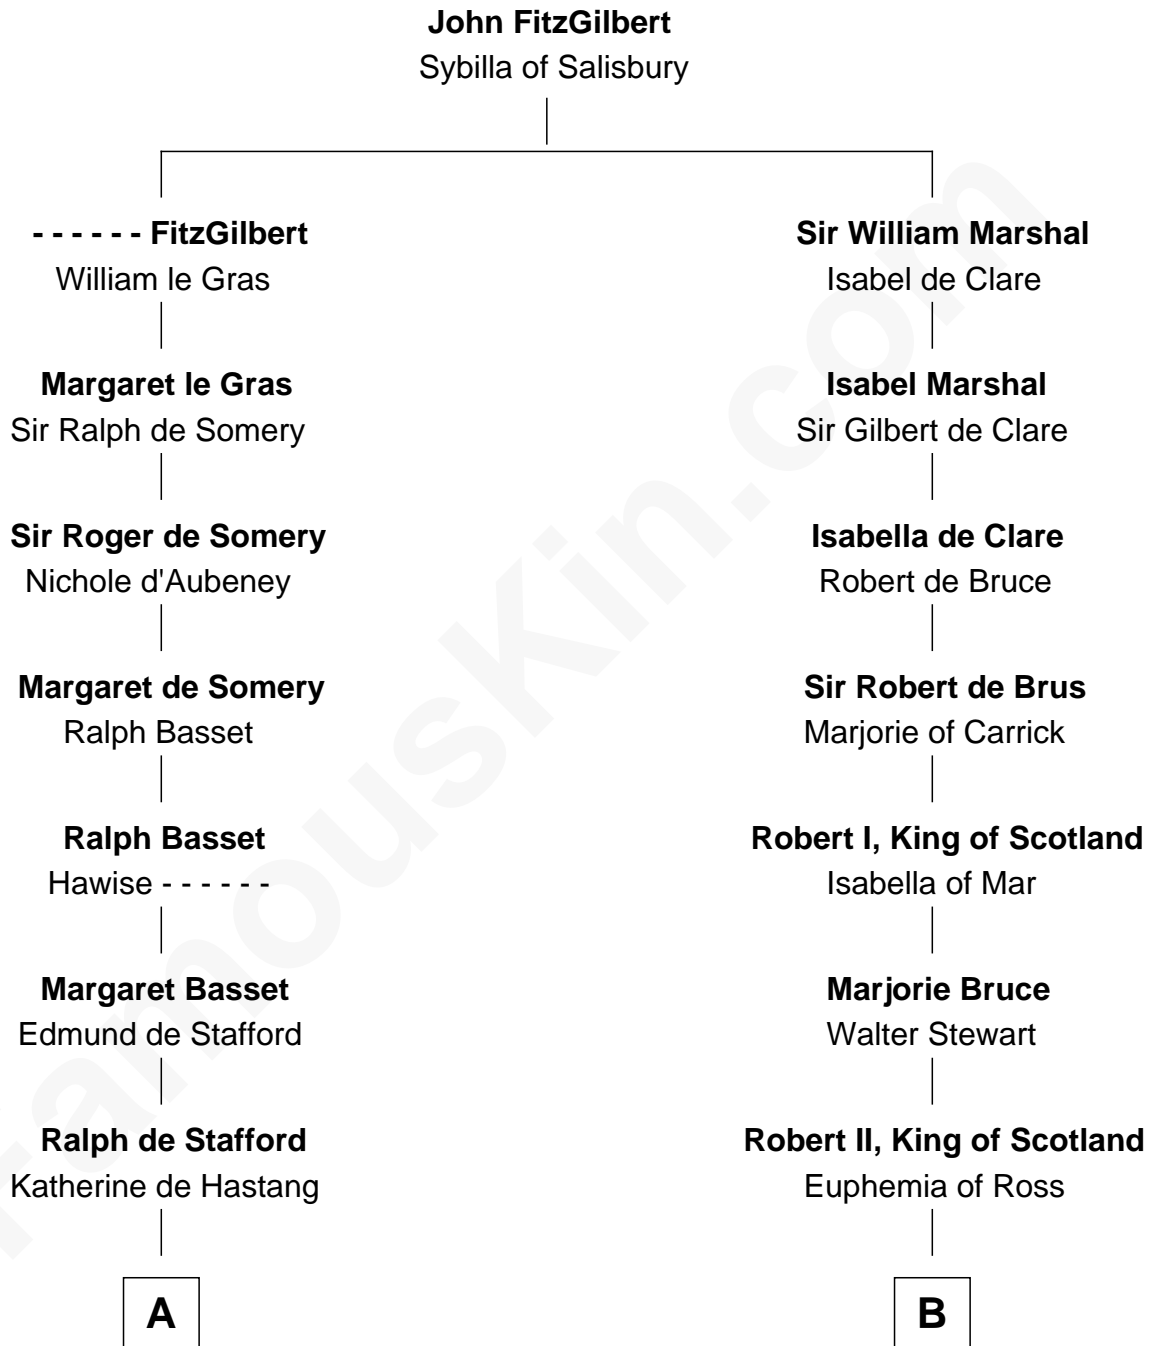

FamousKin.com

Relationship Chart of

William Greene

2nd Governor of Rhode Island

18th cousin 2 times removed of

Major John Pitcairn

British Commander at Battle of Lexington

C

Annis Almy
John Greene

Samuel Greene
Mary Gorton

William Greene
Catharine Greene

William Greene
2nd Governor of Rhode Island

D

Katherine Hamilton
Rev. David Pitcairn

Major John Pitcairn
British Commander at Lexington