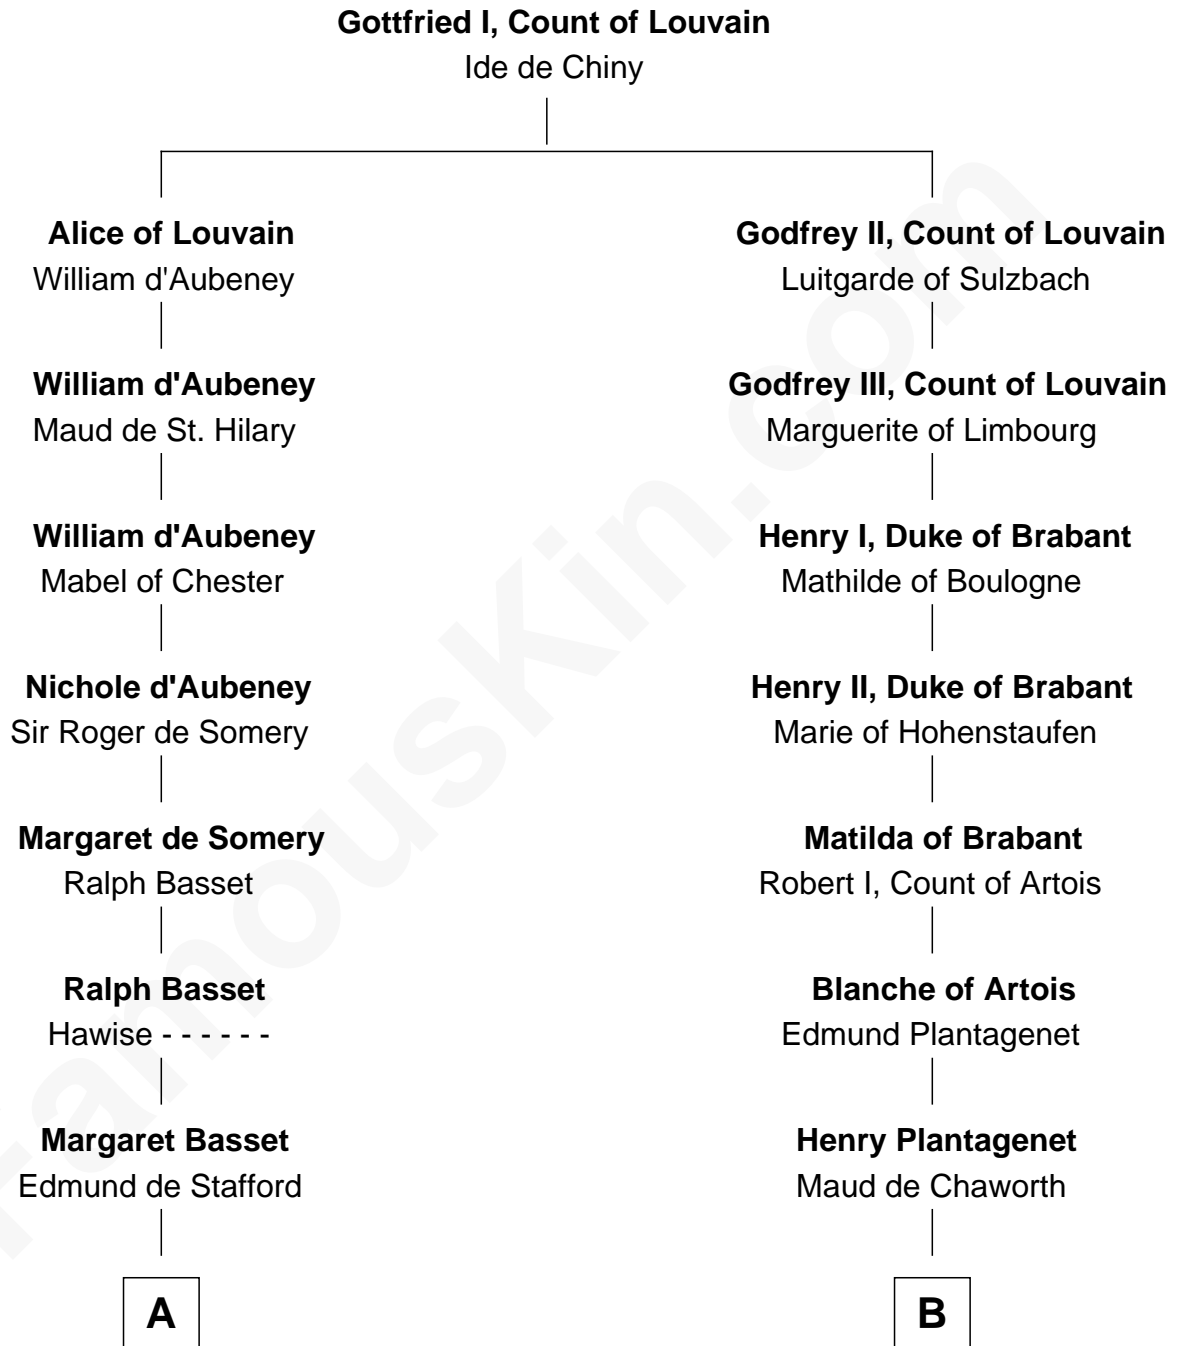

FamousKin.com

Relationship Chart of

William Greene

2nd Governor of Rhode Island

19th cousin 2 times removed of

Major John Pitcairn

British Commander at Battle of Lexington

C

Audrey Barlow

William Almy

Annis Almy

John Greene

Samuel Greene

Mary Gorton

William Greene

Catharine Greene