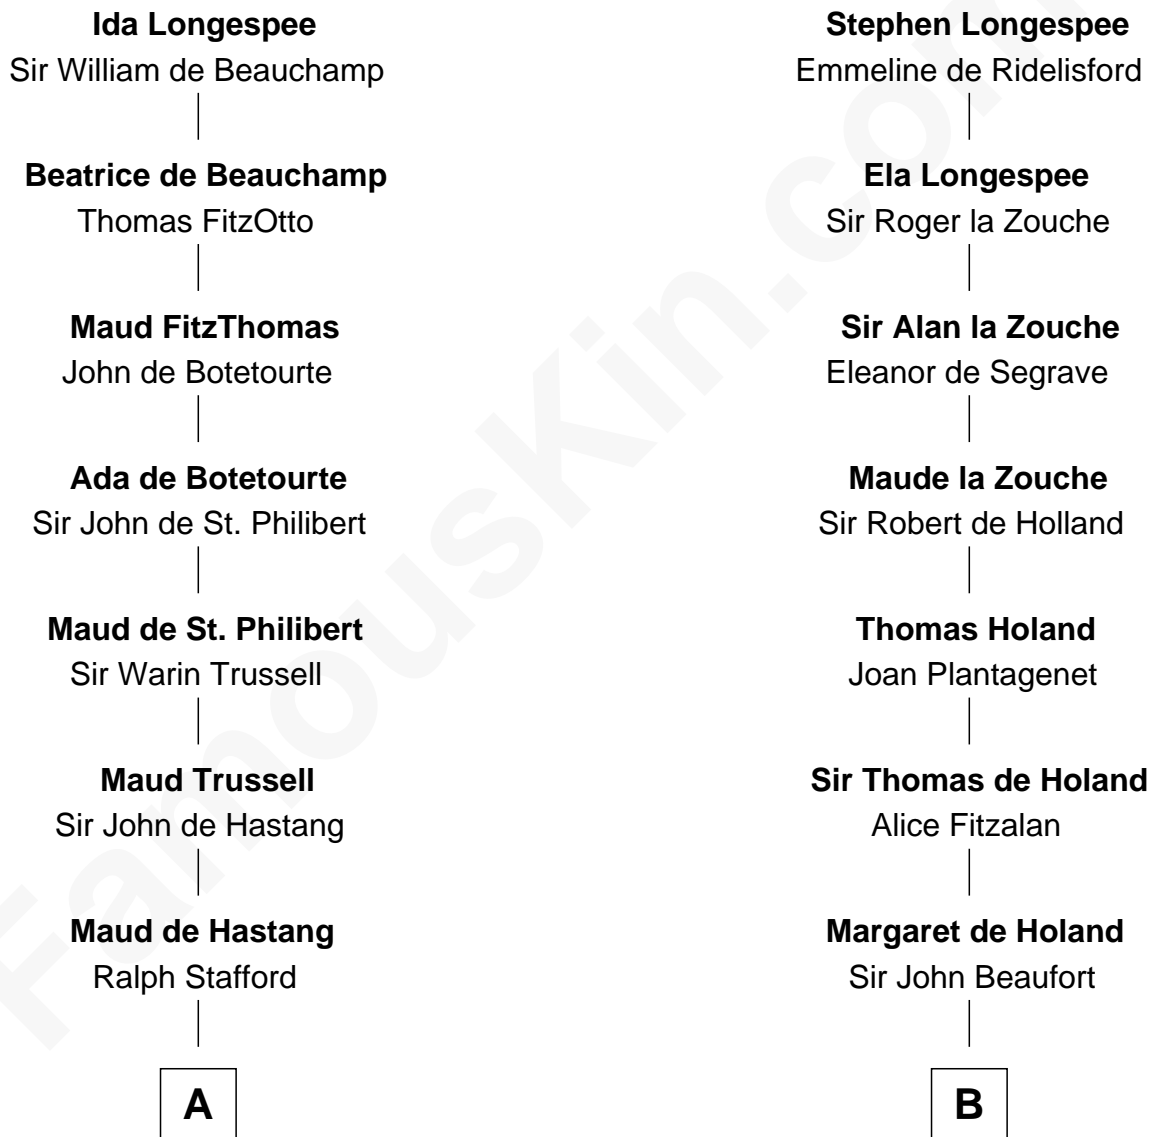

FamousKin.com

Relationship Chart of

William Greene

2nd Governor of Rhode Island

16th cousin 2 times removed of

Major John Pitcairn

British Commander at Battle of Lexington

Sir William Longespee

Ela of Salisbury

C

William Greene
Catharine Greene

William Greene
2nd Governor of Rhode Island

FamousKin.com