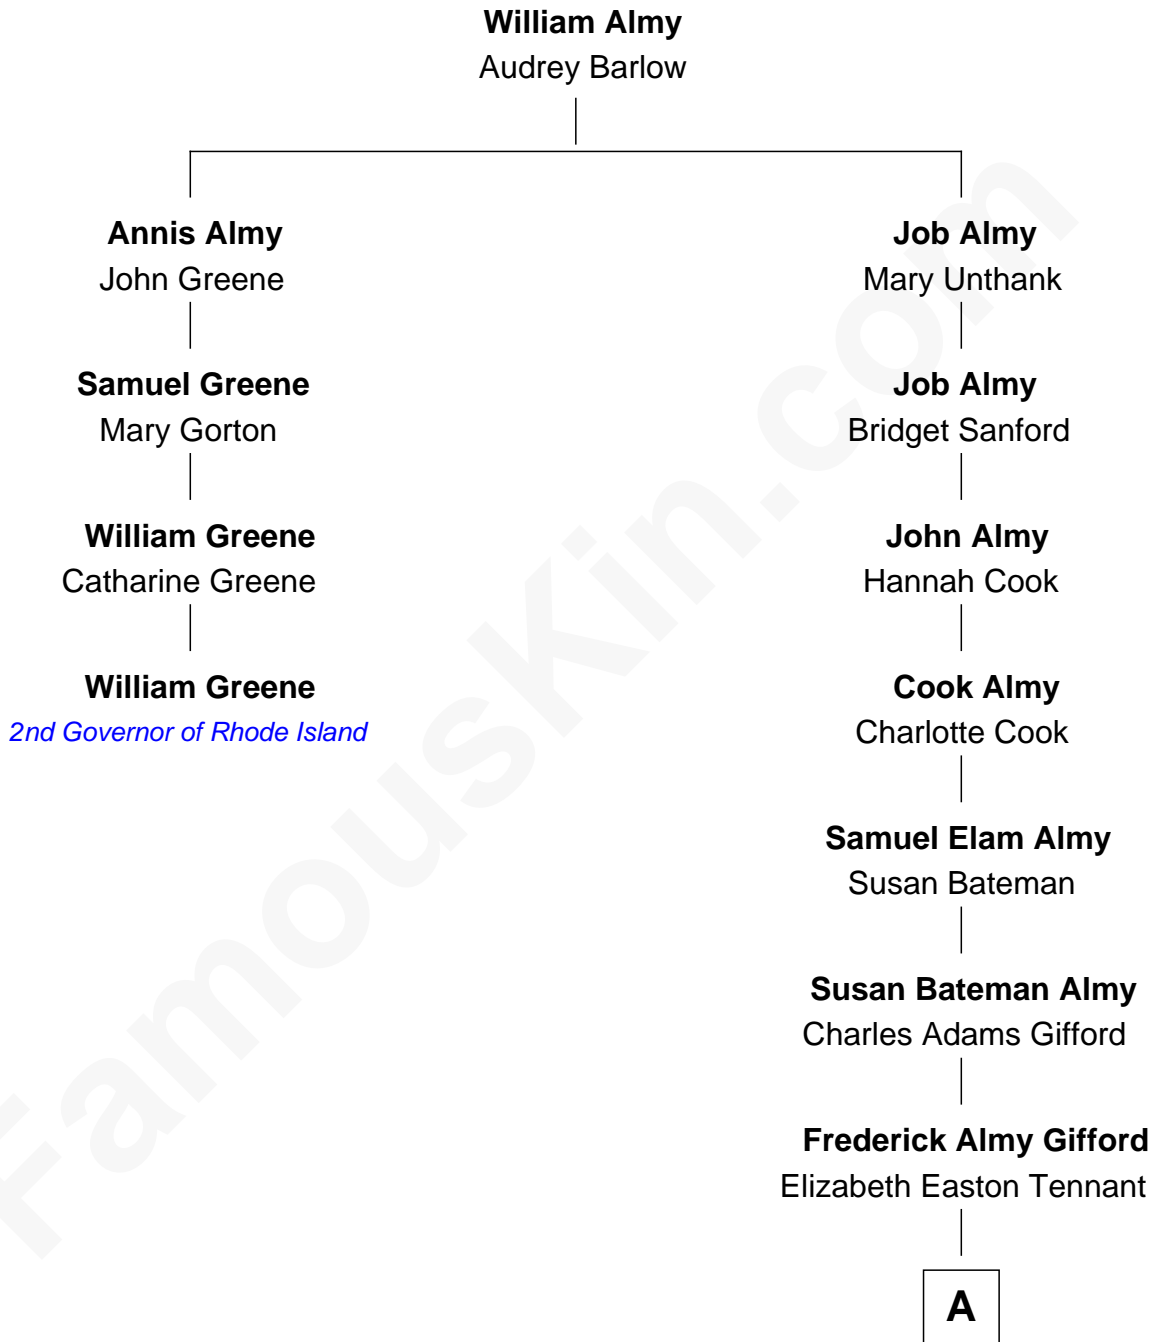

FamousKin.com Relationship Chart of

William Greene

2nd Governor of Rhode Island

3rd cousin 5 times removed of

Marilyn Monroe

Actress, Model, and Singer

A

Charles Stanley Gifford

Gladys Pearl Monroe

Marilyn Monroe

Actress, Model, and Singer

FamousKin.com