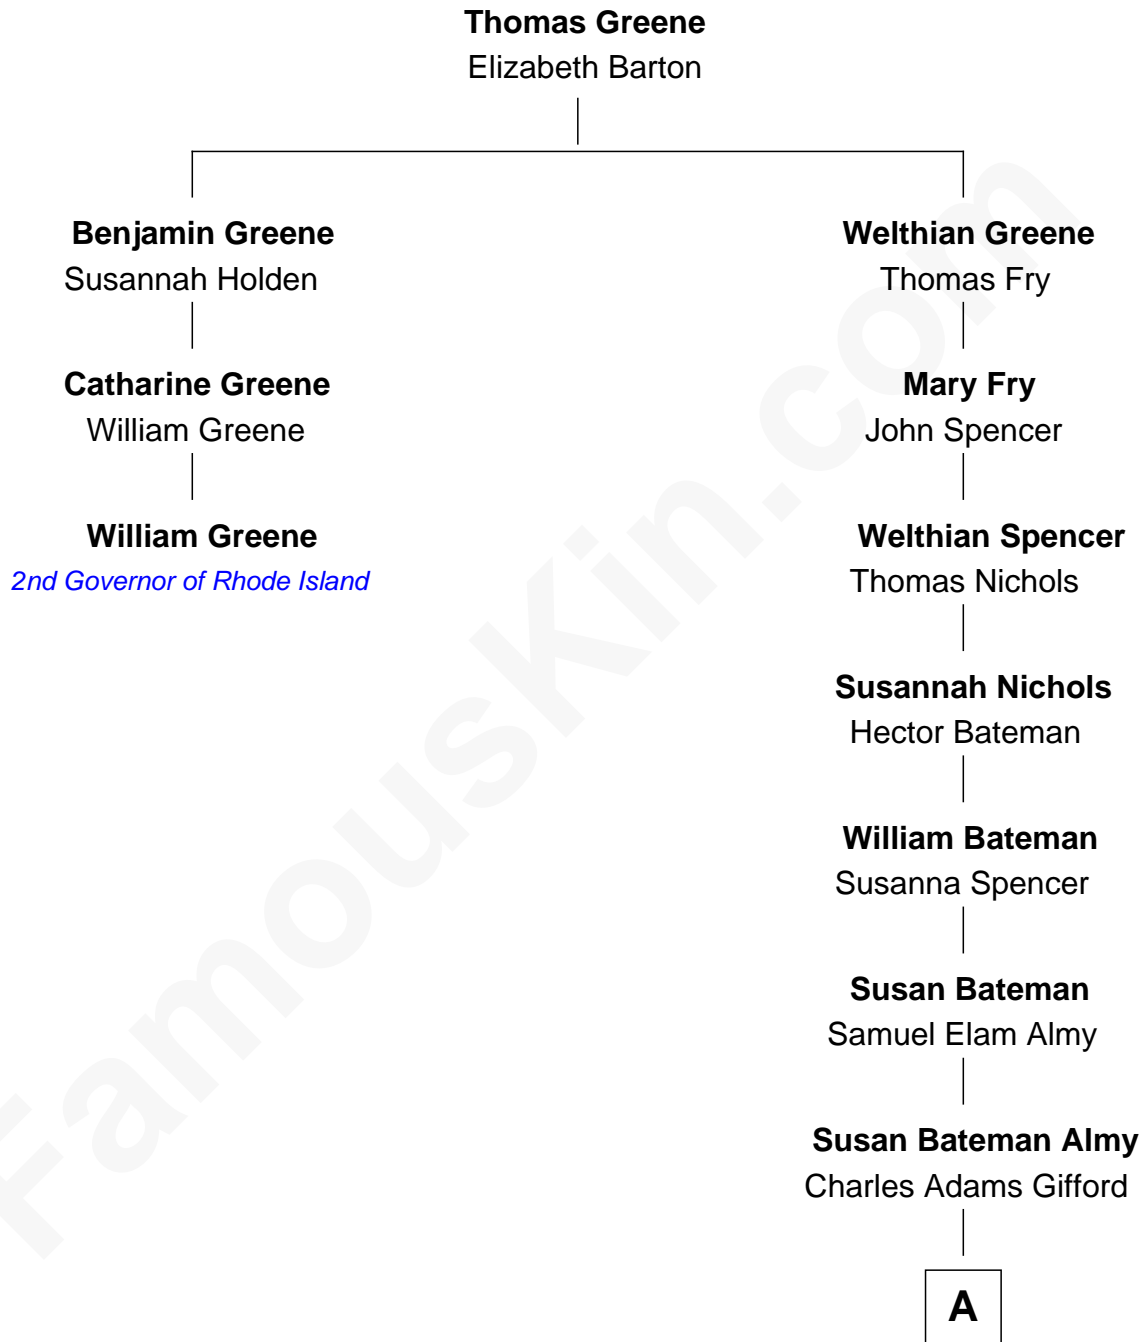

# FamousKin.com

## Relationship Chart of

### William Greene

*2nd Governor of Rhode Island*

**2nd cousin 7 times removed of**

### Marilyn Monroe

*Actress, Model, and Singer*

**A**

—  
**Frederick Almy Gifford**  
Elizabeth Easton Tennant

—  
**Charles Stanley Gifford**  
Gladys Pearl Monroe

—  
**Marilyn Monroe**  
*Actress, Model, and Singer*