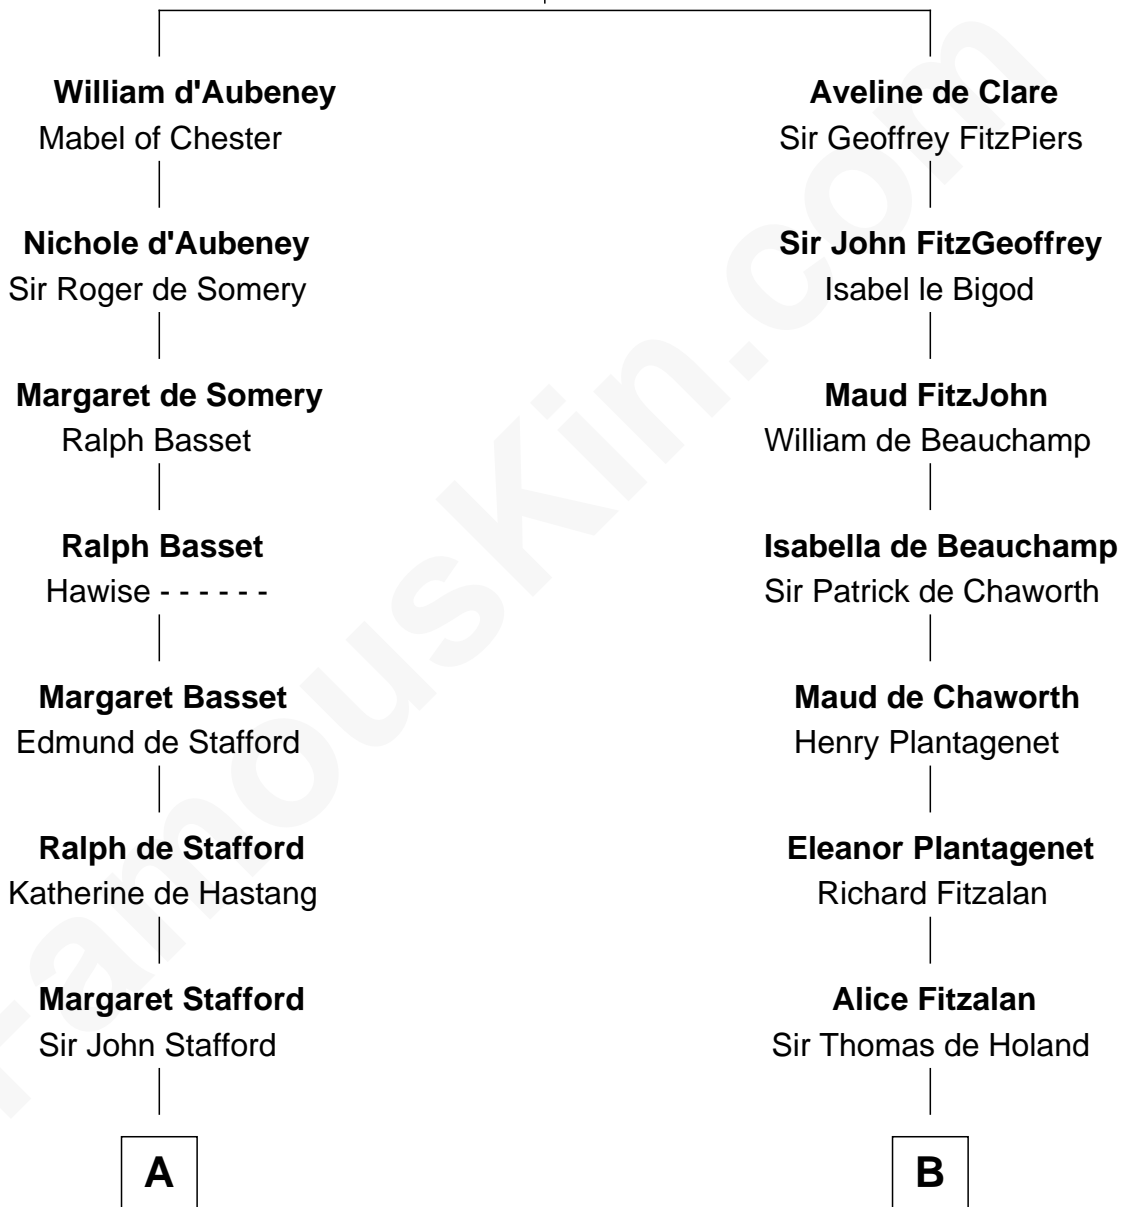

## Relationship Chart of

### William Greene

*2nd Governor of Rhode Island*

19th cousin 2 times removed of

### Noel Coward

*Playwright, Actor, and Songwriter*

**Maud de St. Hilary**

*with husband*  
*William d'Aubenev*

*with husband*  
*Roger de Clare*

**C**

**Samuel Greene**

Mary Gorton

**William Greene**

Catharine Greene

**William Greene**

*2nd Governor of Rhode Island*

**D**

**John Veitch**

Barbara Ainslie

**Henry Veitch**