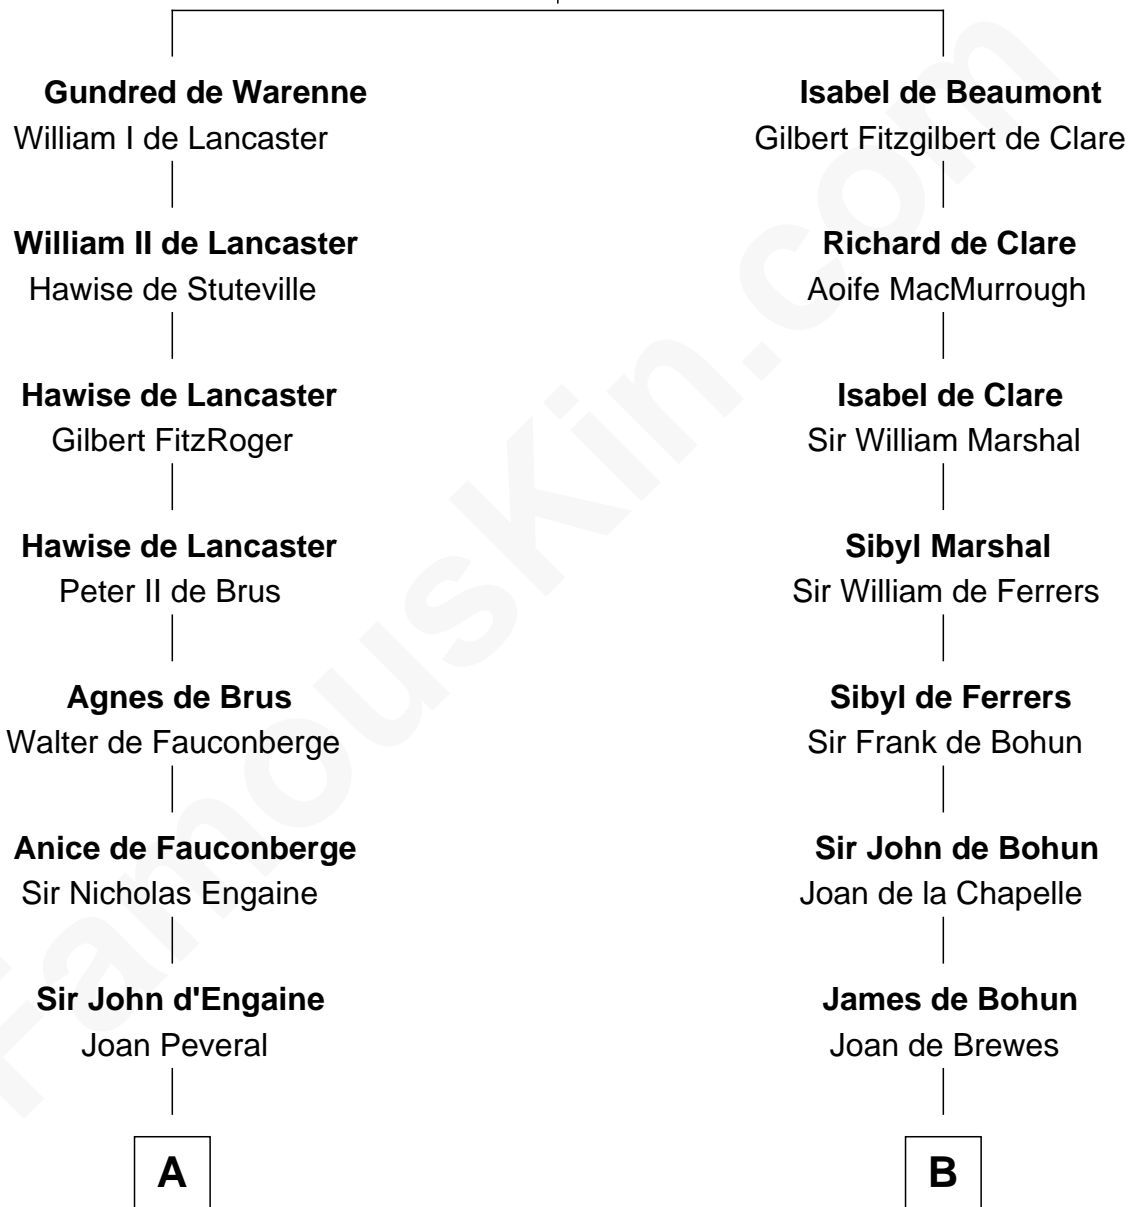

FamousKin.com Relationship Chart of

William Greene

2nd Governor of Rhode Island

16th cousin 3 times removed of

Edmund Waller

English Poet and Politician

Isabel de Vermandois

with husband
William de Warenne

with husband
Sir Robert de Beaumont

C

—
Samuel Greene

Mary Gorton

—
William Greene

Catharine Greene

—
William Greene

2nd Governor of Rhode Island