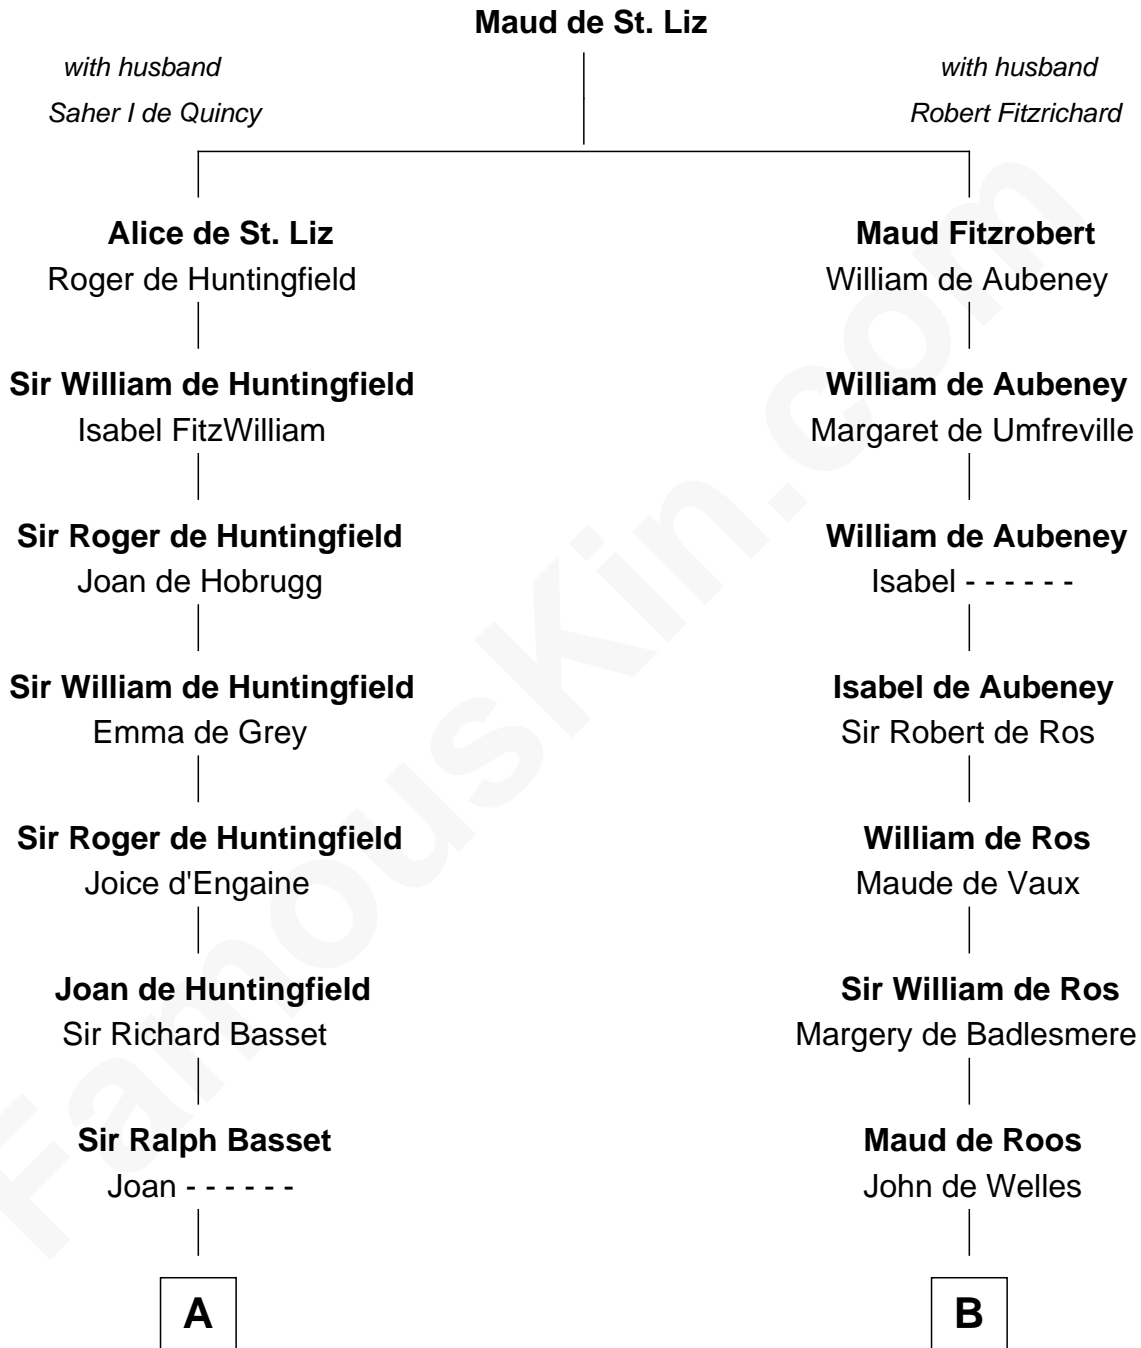

FamousKin.com

Relationship Chart of

William Greene

2nd Governor of Rhode Island

15th cousin 5 times removed of

Edmund Waller

English Poet and Politician

C

—
Annis Almy
John Greene

—
Samuel Greene
Mary Gorton

—
William Greene
Catharine Greene

—
William Greene
2nd Governor of Rhode Island