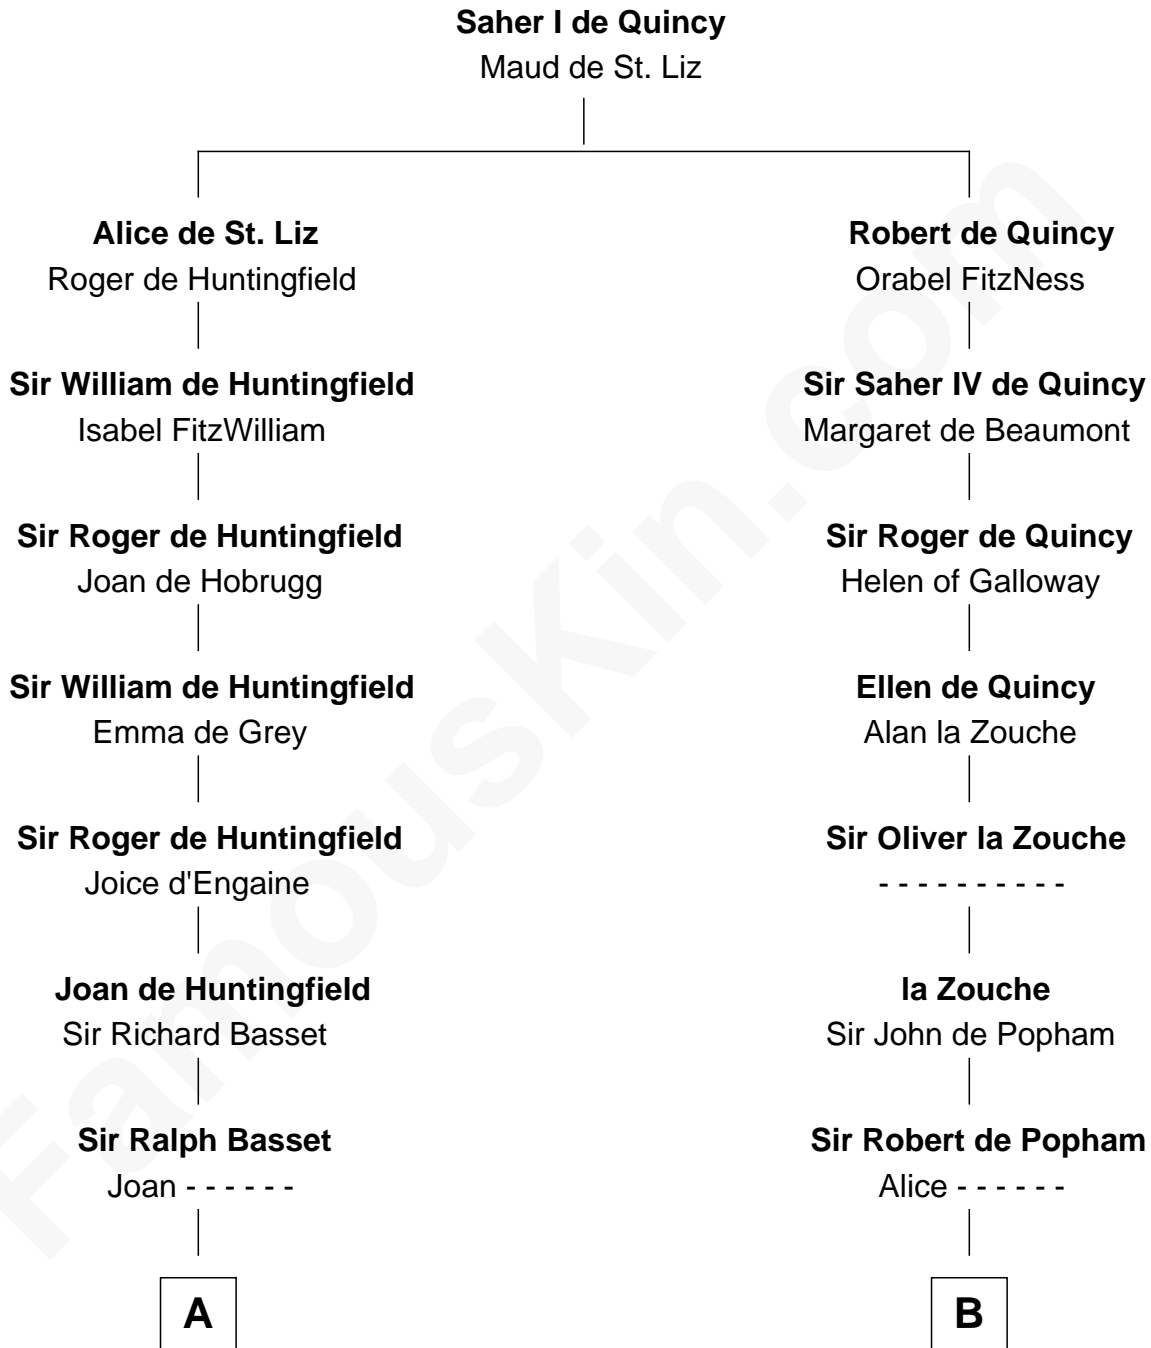

FamousKin.com

Relationship Chart of

William Greene

2nd Governor of Rhode Island

16th cousin 4 times removed of

Edmund Waller

English Poet and Politician