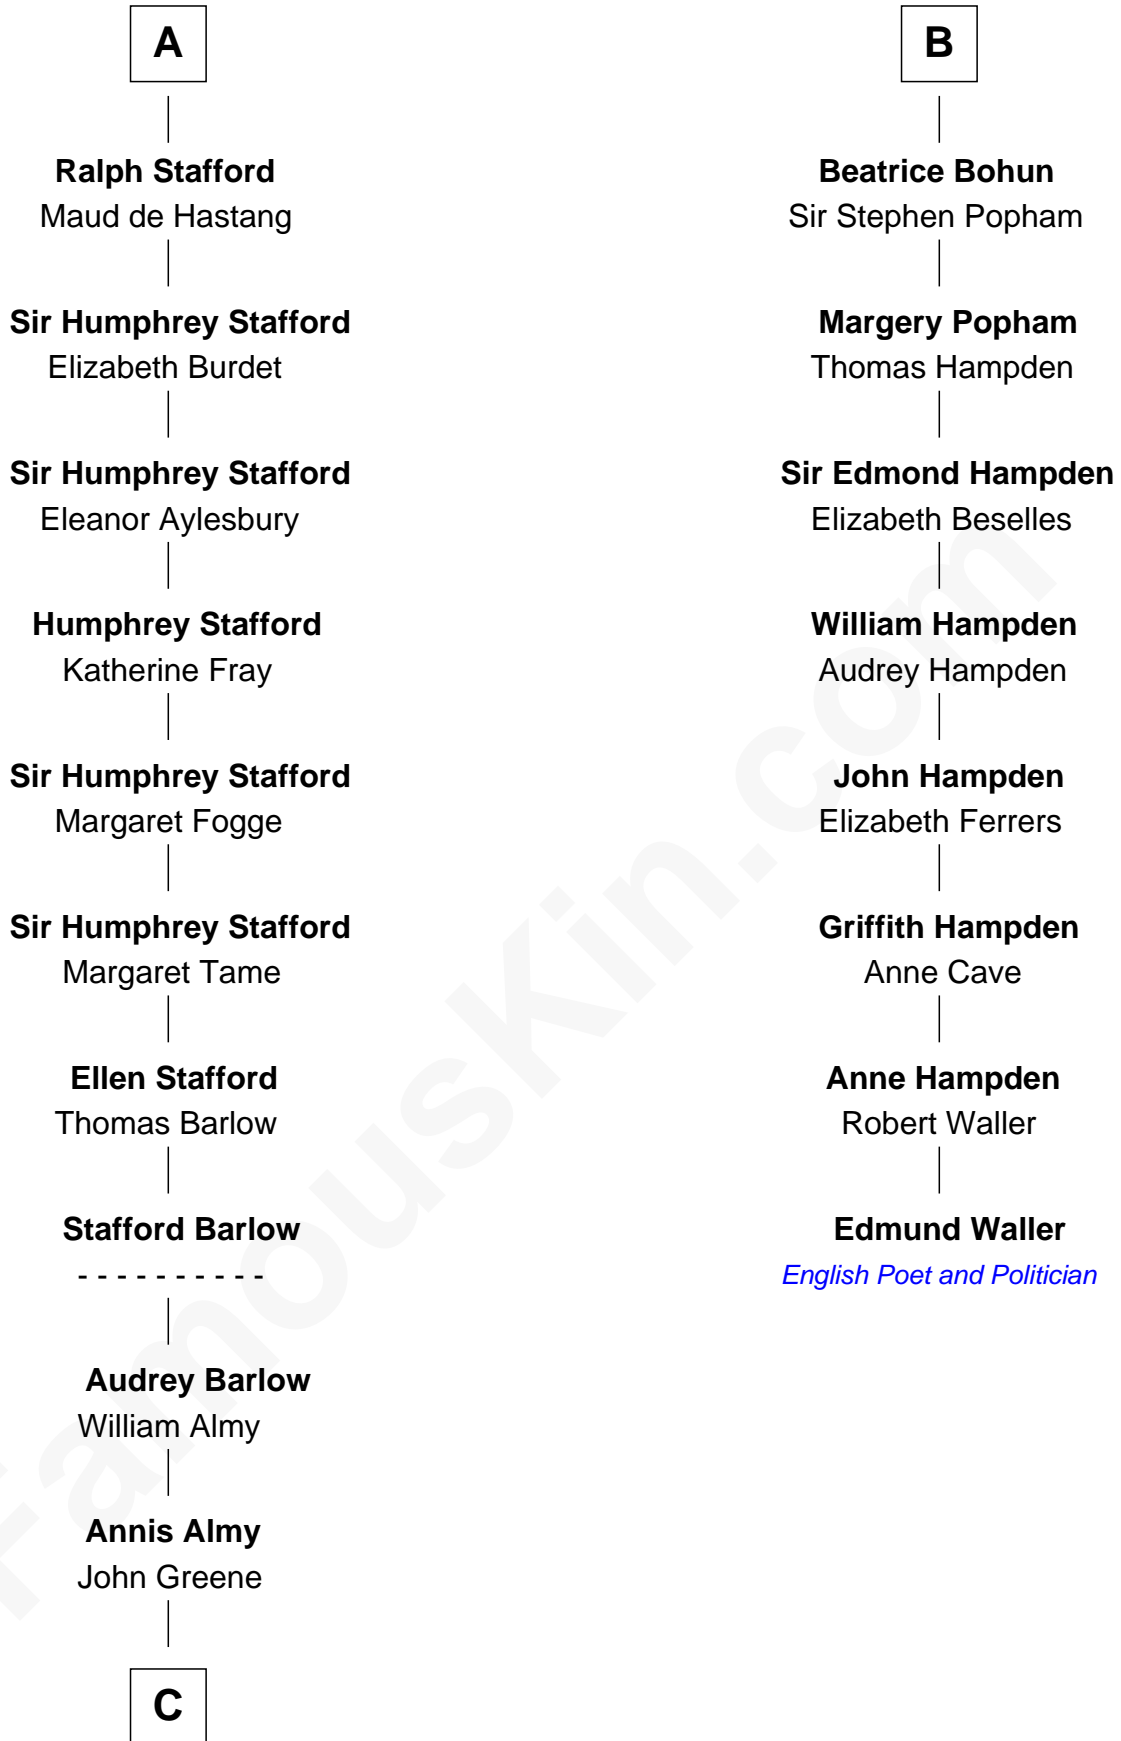

FamousKin.com Relationship Chart of

William Greene

2nd Governor of Rhode Island

14th cousin 5 times removed of

Edmund Waller

English Poet and Politician

Maud de St. Hilary

*with husband
William d'Aubenev*

James de Bohun

Joan de Brewes

Sir John de Bohun

Cecily Filoll

Sir John Bohun

Alice - - - - -

B

C