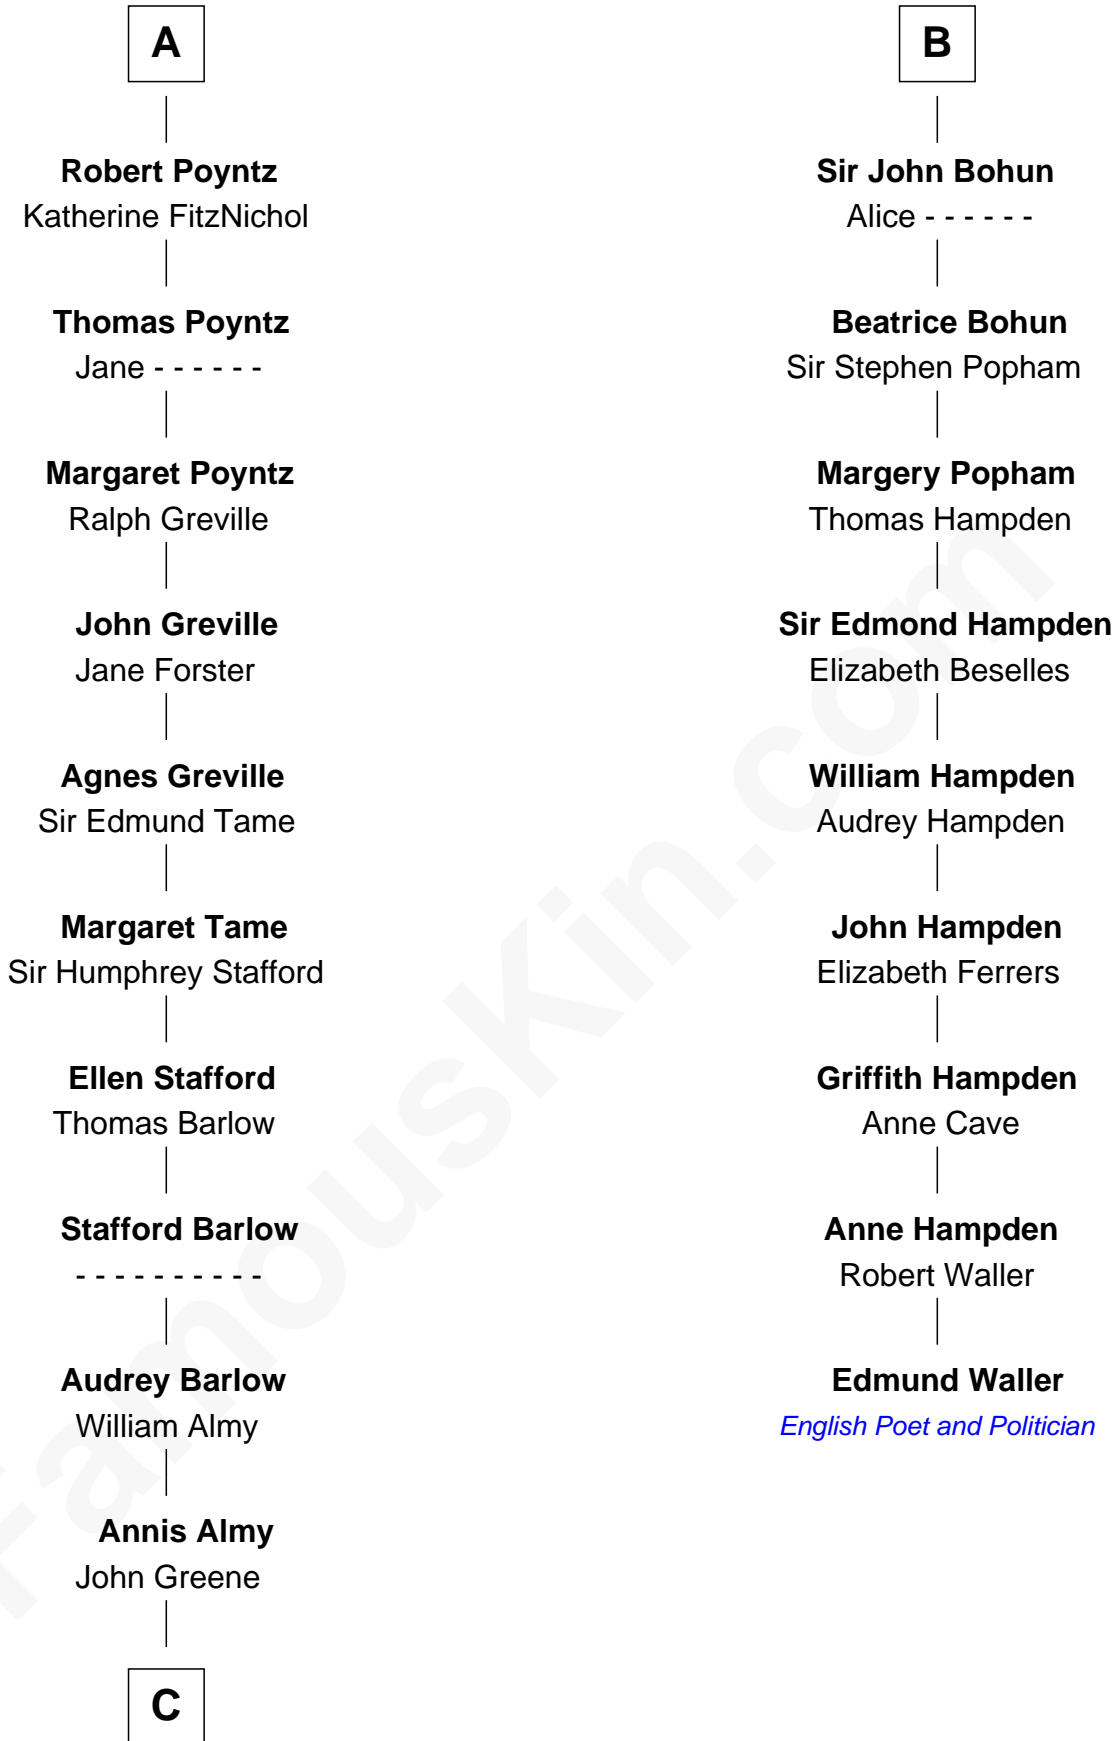

FamousKin.com

Relationship Chart of

William Greene

2nd Governor of Rhode Island

15th cousin 4 times removed of

Edmund Waller

English Poet and Politician

C

—
Samuel Greene

Mary Gorton

—
William Greene

Catharine Greene

—
William Greene

2nd Governor of Rhode Island

FamousKin.com