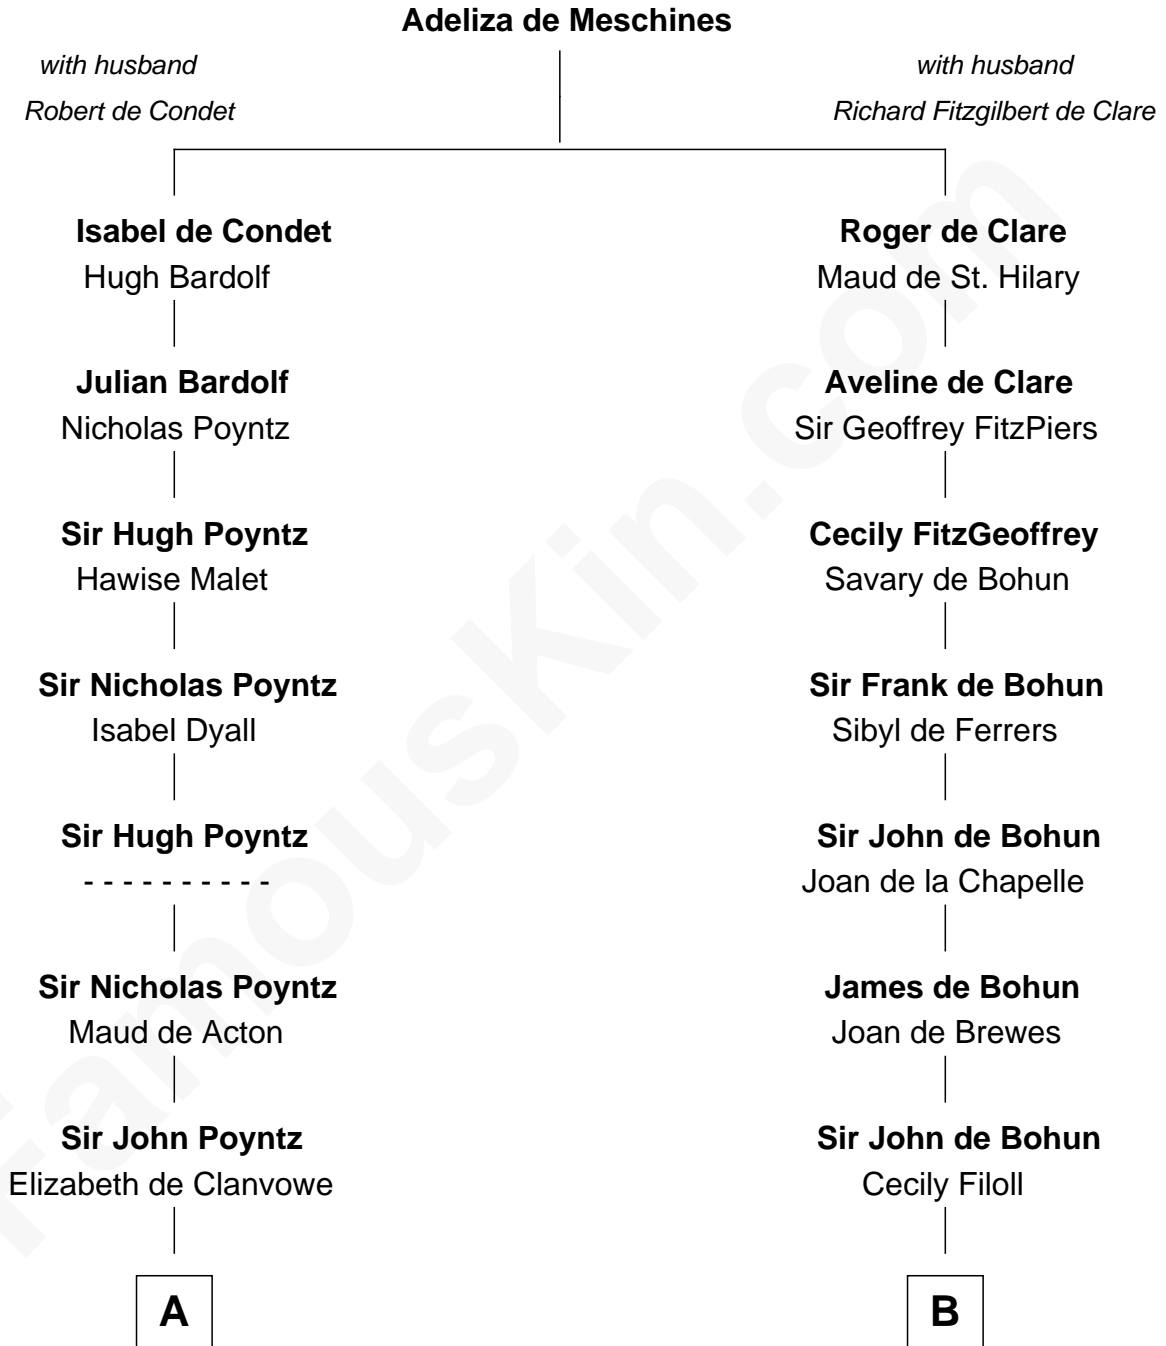

FamousKin.com

Relationship Chart of

William Greene

2nd Governor of Rhode Island

15th cousin 4 times removed of

Edmund Waller

English Poet and Politician

C

—
Samuel Greene

Mary Gorton

—
William Greene

Catharine Greene

—
William Greene

2nd Governor of Rhode Island

FamousKin.com