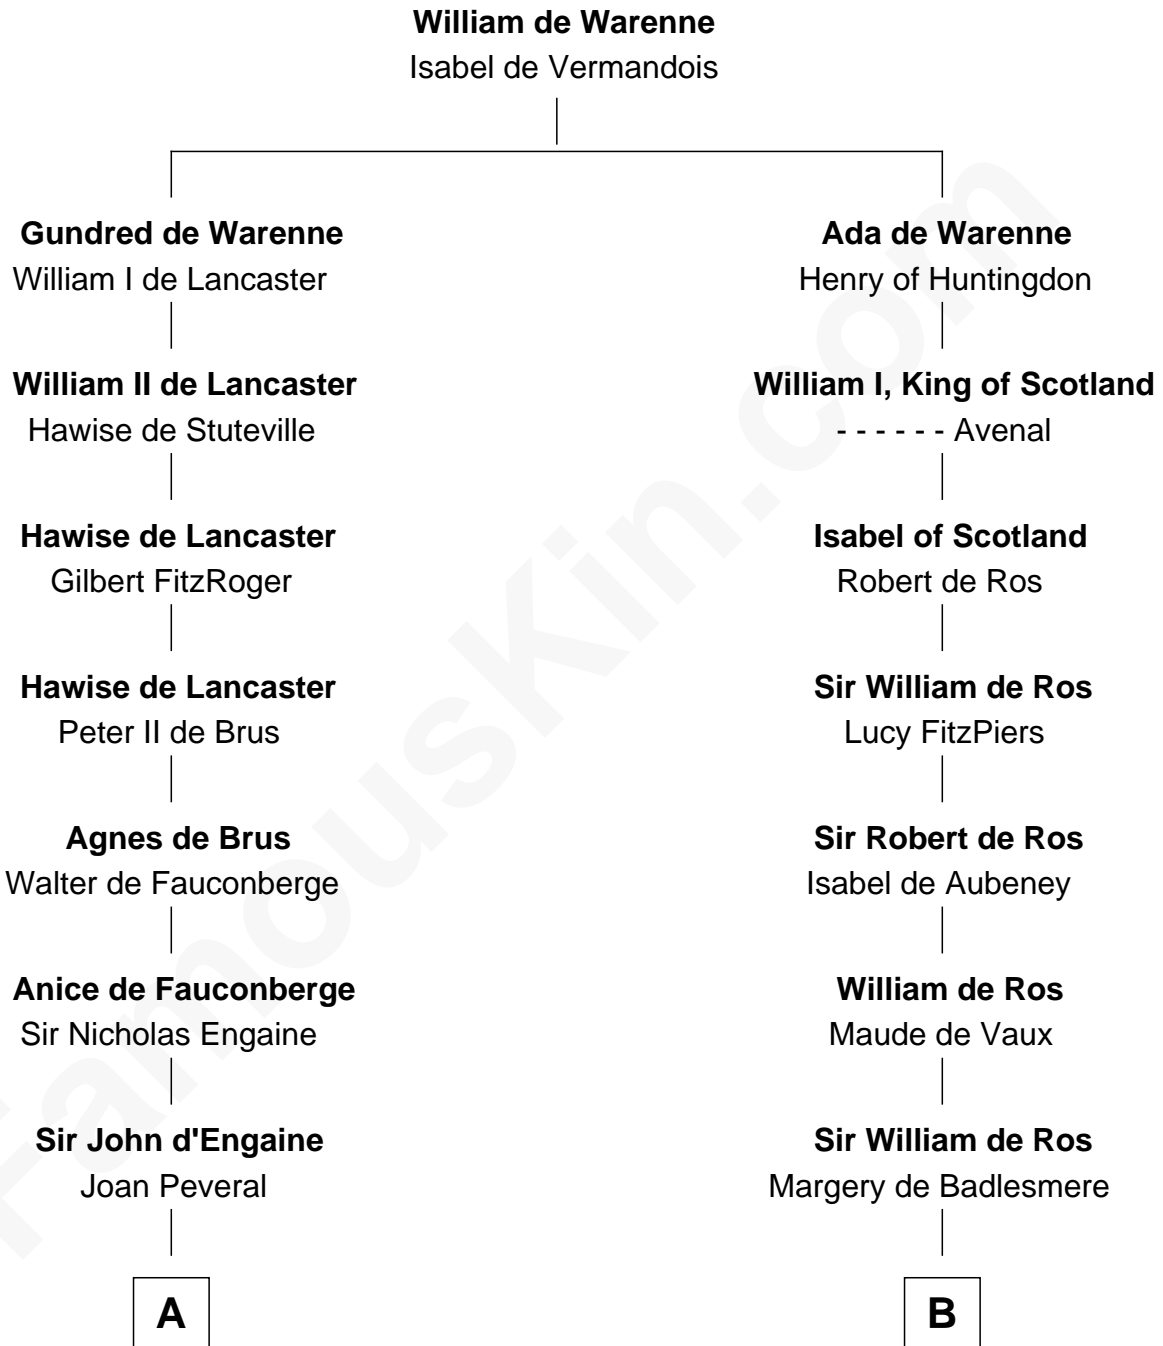

FamousKin.com

Relationship Chart of

William Greene

2nd Governor of Rhode Island

16th cousin 3 times removed of

Edmund Waller

English Poet and Politician

C

—
Samuel Greene

Mary Gorton

—
William Greene

Catharine Greene

—
William Greene

2nd Governor of Rhode Island

FamousKin.com