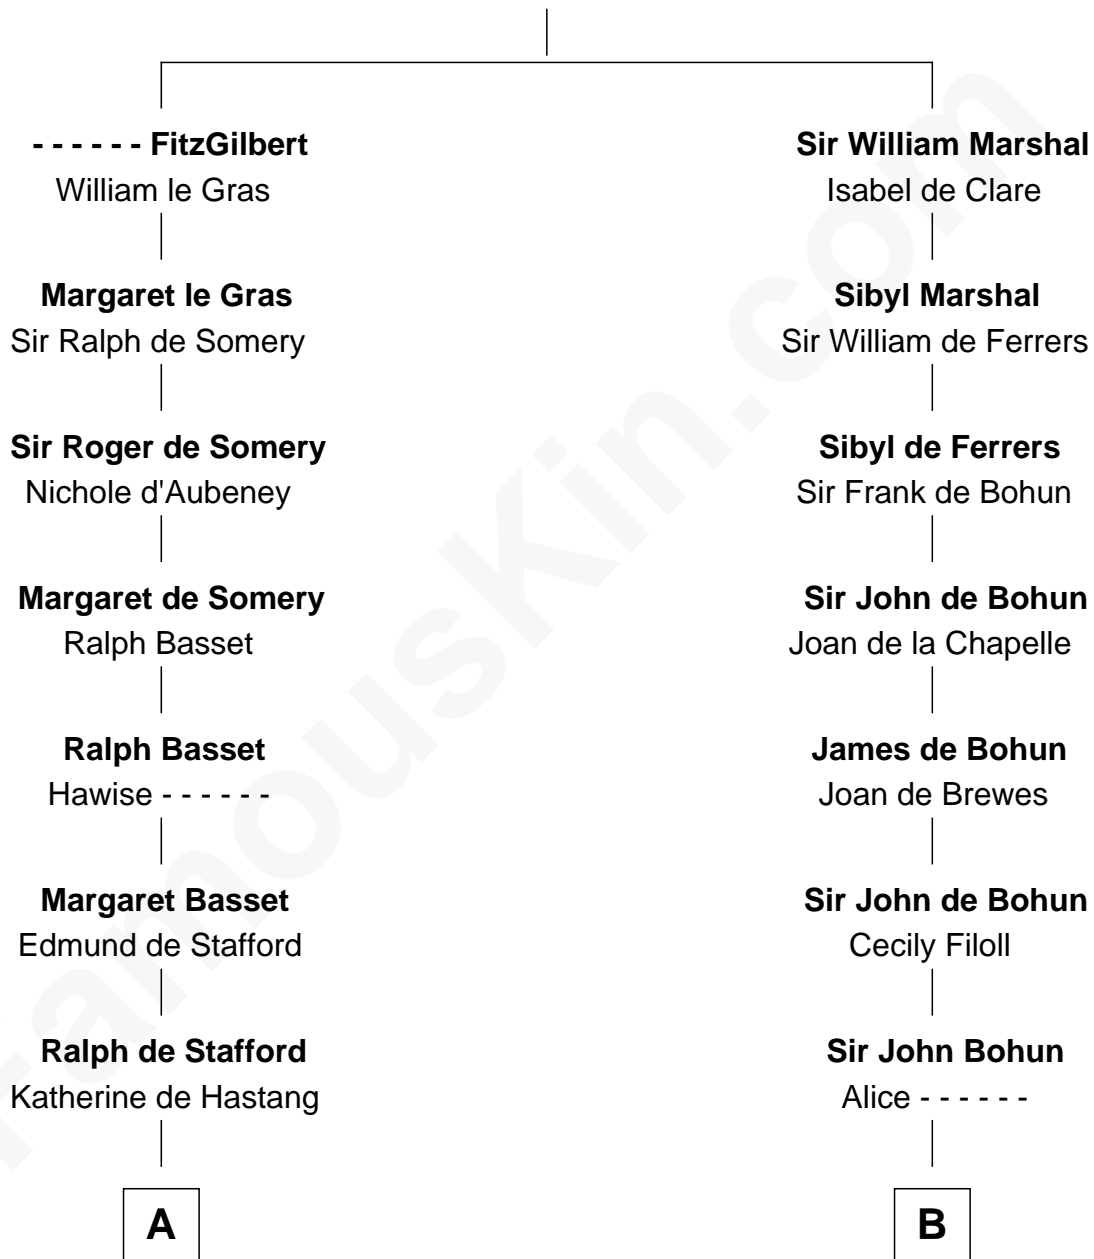

FamousKin.com Relationship Chart of

William Greene

2nd Governor of Rhode Island

14th cousin 6 times removed of

Edmund Waller

English Poet and Politician

John FitzGilbert
Sybilla of Salisbury

C

—
Annis Almy
John Greene

—
Samuel Greene
Mary Gorton

—
William Greene
Catharine Greene

—
William Greene
2nd Governor of Rhode Island